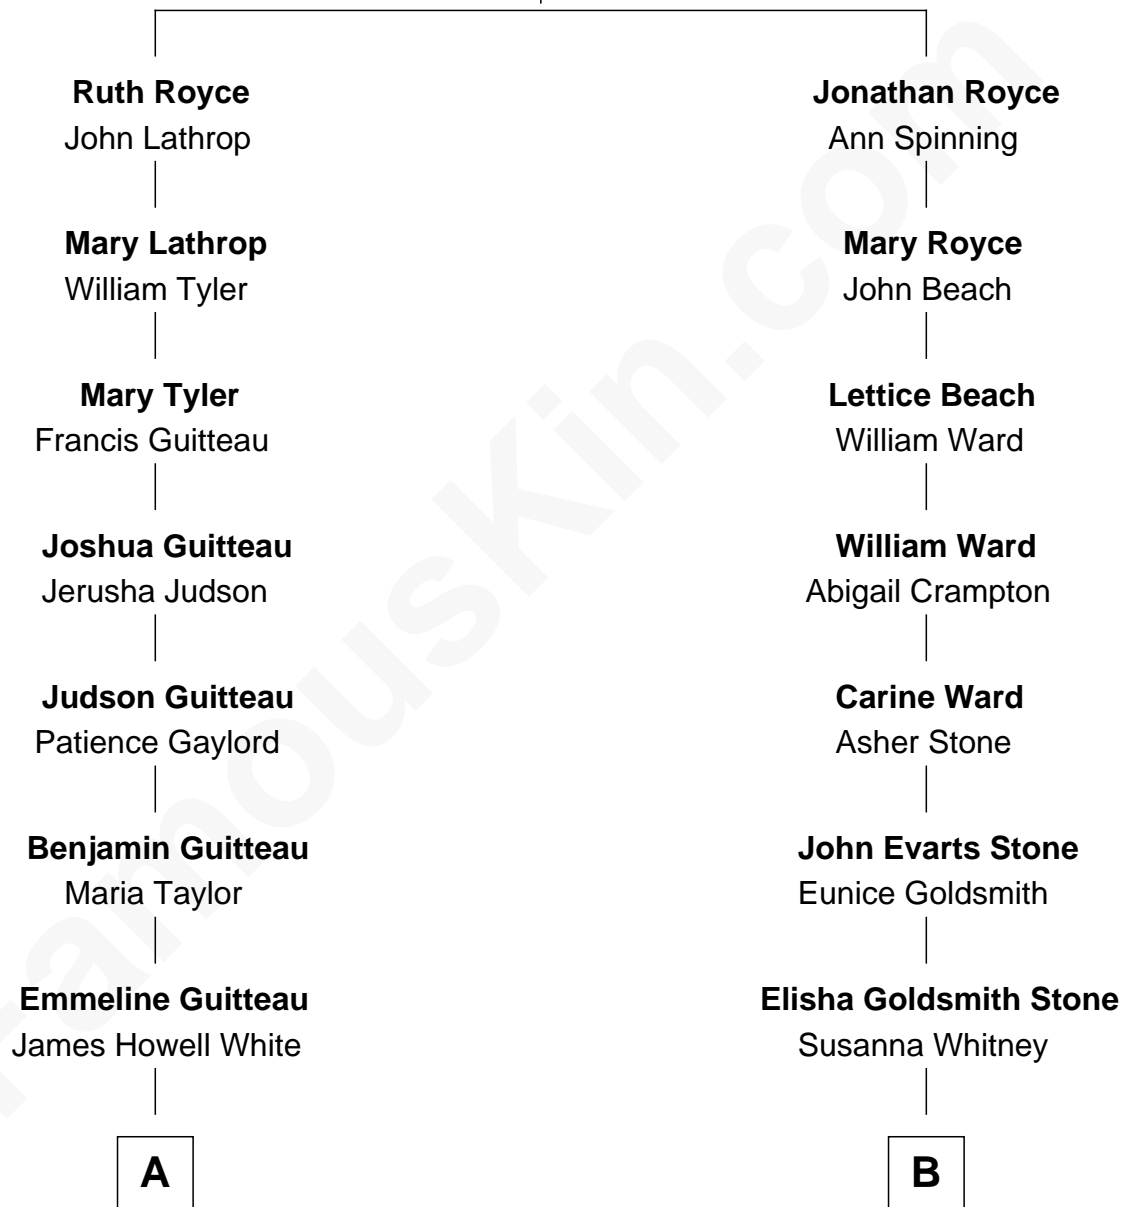

FamousKin.com Relationship Chart of

Henry A. Wallace

33rd U.S. Vice-President

9th cousin 3 times removed of

Billie Eilish

Singer and Songwriter

Robert Royce

Mary - - - - -

A

Mary Ann Matilda White

John Avery Brodhead

Carrie May Brodhead

Henry Cantwell Wallace

Henry A. Wallace

33rd U.S. Vice-President

B

Medad Whitney Stone

Emma Forestine Jacobs

Medad Elisha Stone

Emma Sterling Bones

Mead Wilmer Stone

Elise Charlotte Seemann

Jean Stone

James Bernard O'Connell