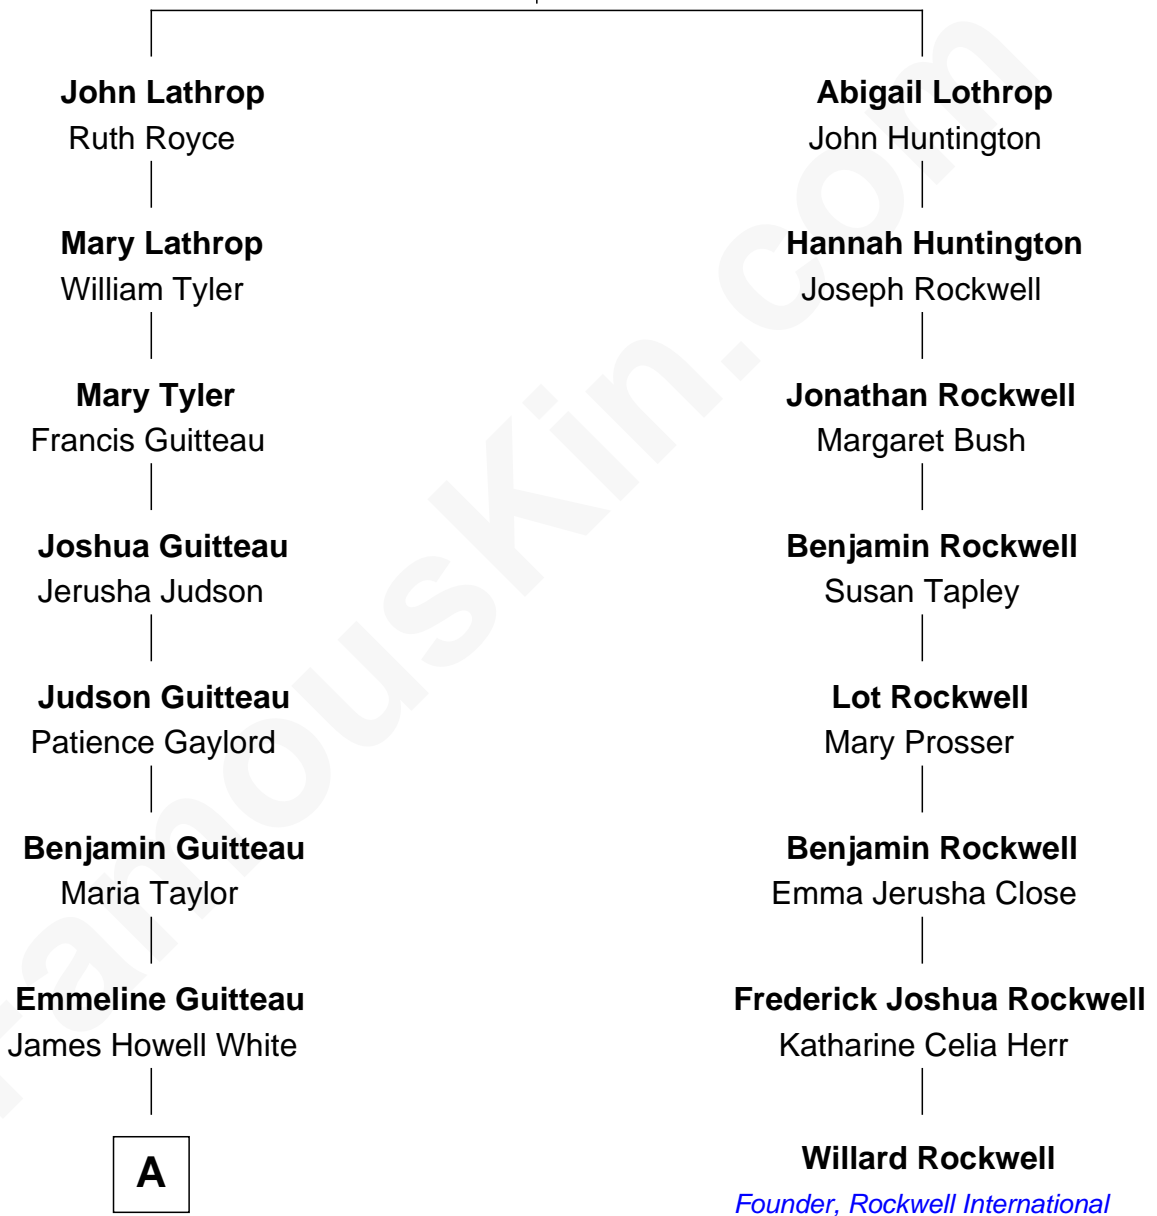

FamousKin.com Relationship Chart of

Henry A. Wallace

33rd U.S. Vice-President

7th cousin 2 times removed of

Willard Rockwell

Founder, Rockwell International

Samuel Lothrop

Elizabeth Scudder

A

—
Mary Ann Matilda White

John Avery Brodhead

—
Carrie May Brodhead

Henry Cantwell Wallace

—
Henry A. Wallace

33rd U.S. Vice-President

FamousKin.com