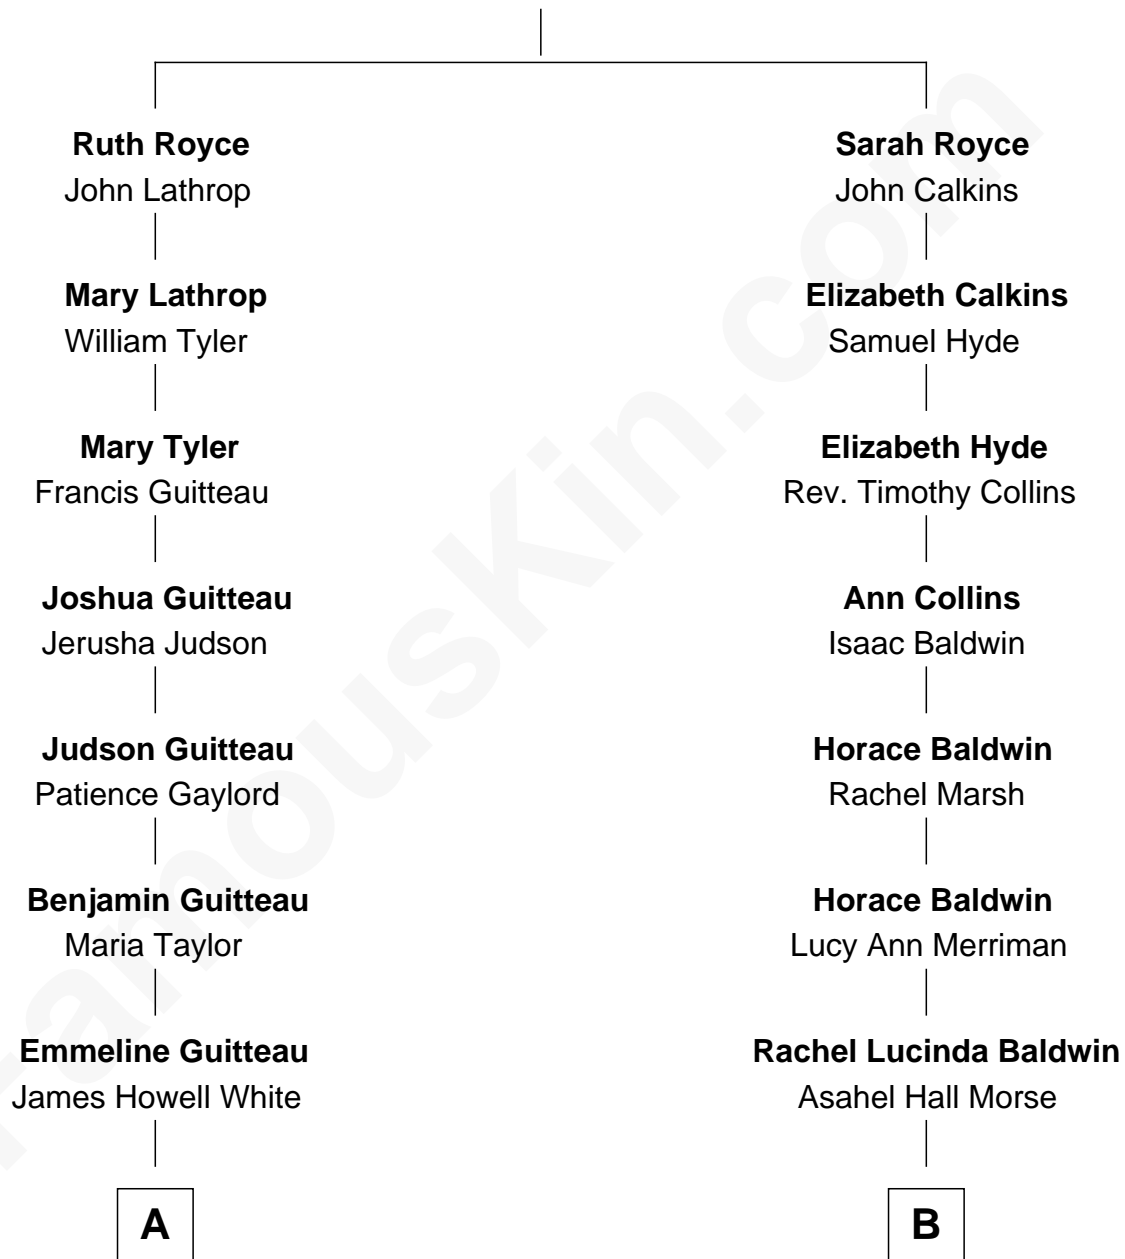

# FamousKin.com Relationship Chart of

**Henry A. Wallace**

*33rd U.S. Vice-President*

9th cousin 3 times removed of

**Joe Keery**

*TV and Movie Actor*

**Robert Royce**

Mary - - - - -

**A**

**Mary Ann Matilda White**

John Avery Brodhead

**Carrie May Brodhead**

Henry Cantwell Wallace

**Henry A. Wallace**

*33rd U.S. Vice-President*

**B**

**John Hall Morse**

Isabelle Rachel Goodwin

**Anna Lucretia Morse**

Paul Haney

**John Thomas Haney**

Virginia Mae Holmes

**Susan Rae Haney**

Robert McClellan Barger