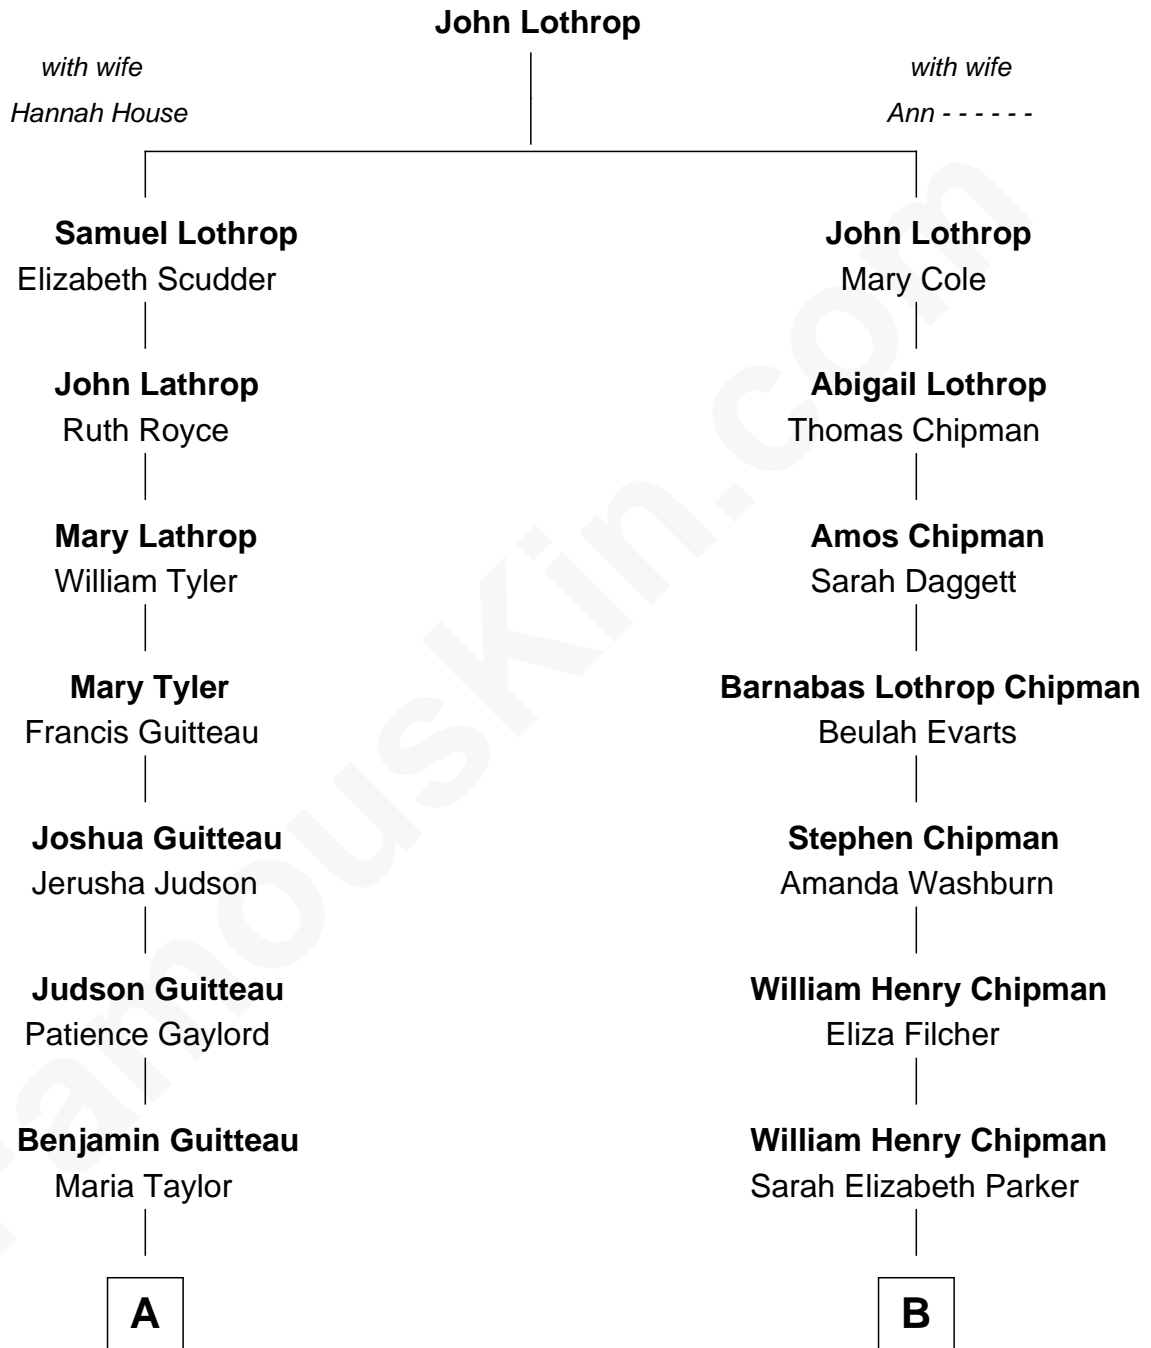

FamousKin.com Relationship Chart of

Henry A. Wallace

33rd U.S. Vice-President

9th cousin 1 time removed of

Gary Herbert

17th Governor of Utah

A

Emmeline Guitteau
James Howell White

Mary Ann Matilda White
John Avery Brodhead

Carrie May Brodhead
Henry Cantwell Wallace

Henry A. Wallace
33rd U.S. Vice-President

B

Eliza Chipman
James Edward Peters

Paul Richard Peters
Carol Boley

Gary Herbert
17th Governor of Utah