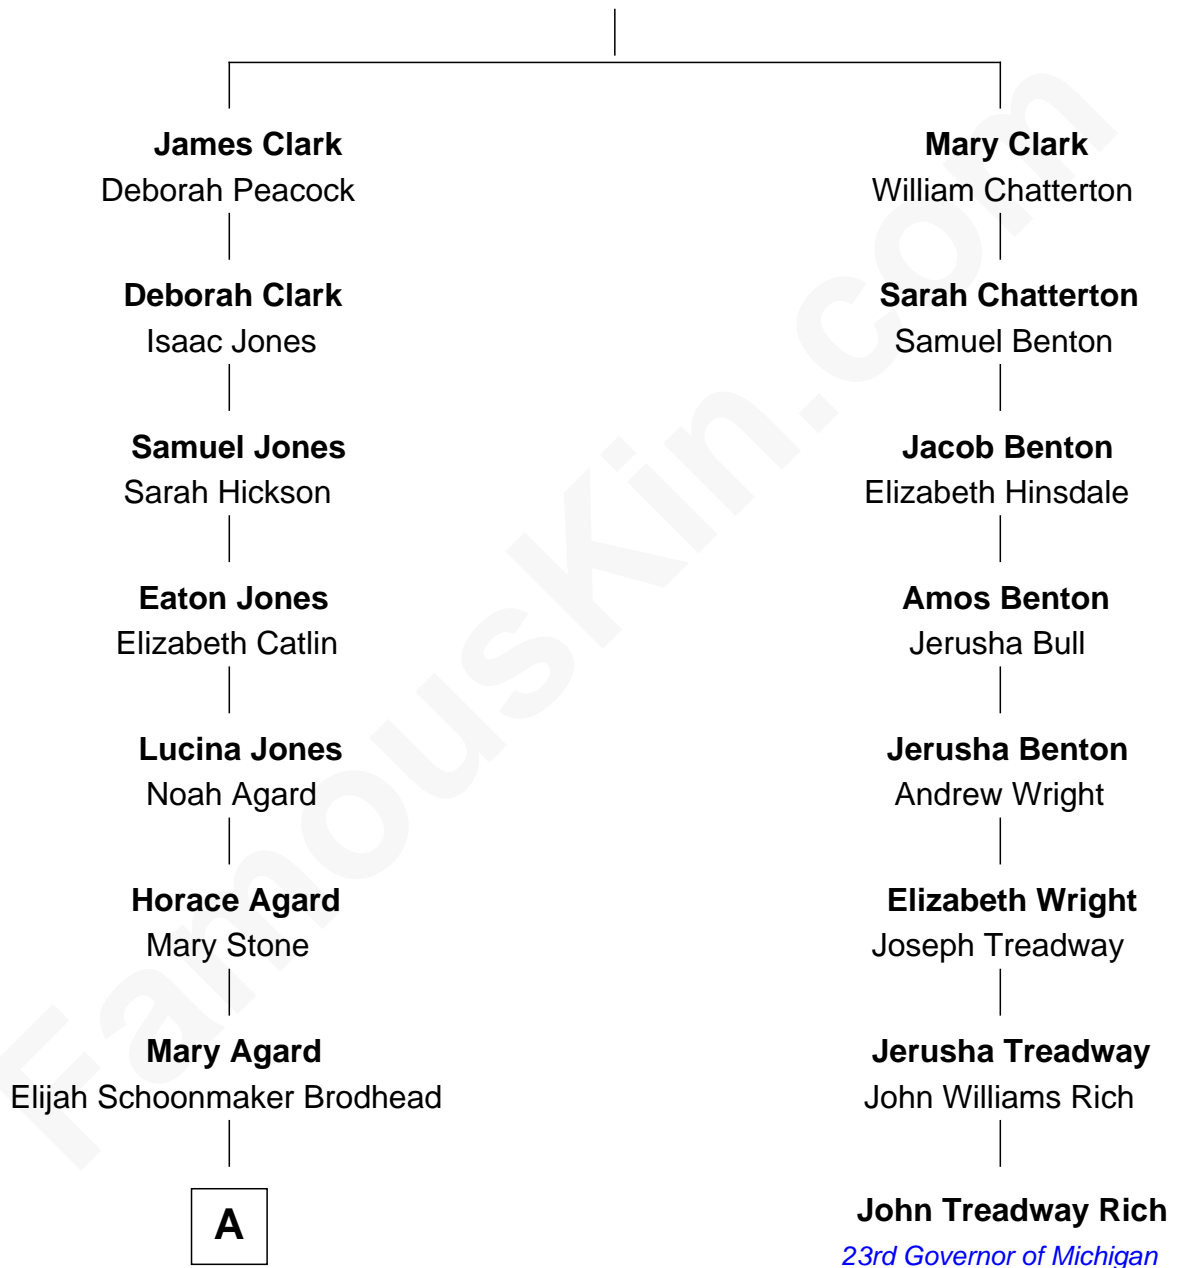

FamousKin.com Relationship Chart of

Henry A. Wallace

33rd U.S. Vice-President

7th cousin 2 times removed of

John Treadway Rich

23rd Governor of Michigan

James Clark

A

John Avery Brodhead
Mary Ann Matilda White

Carrie May Brodhead
Henry Cantwell Wallace

Henry A. Wallace
33rd U.S. Vice-President

FamousKin.com