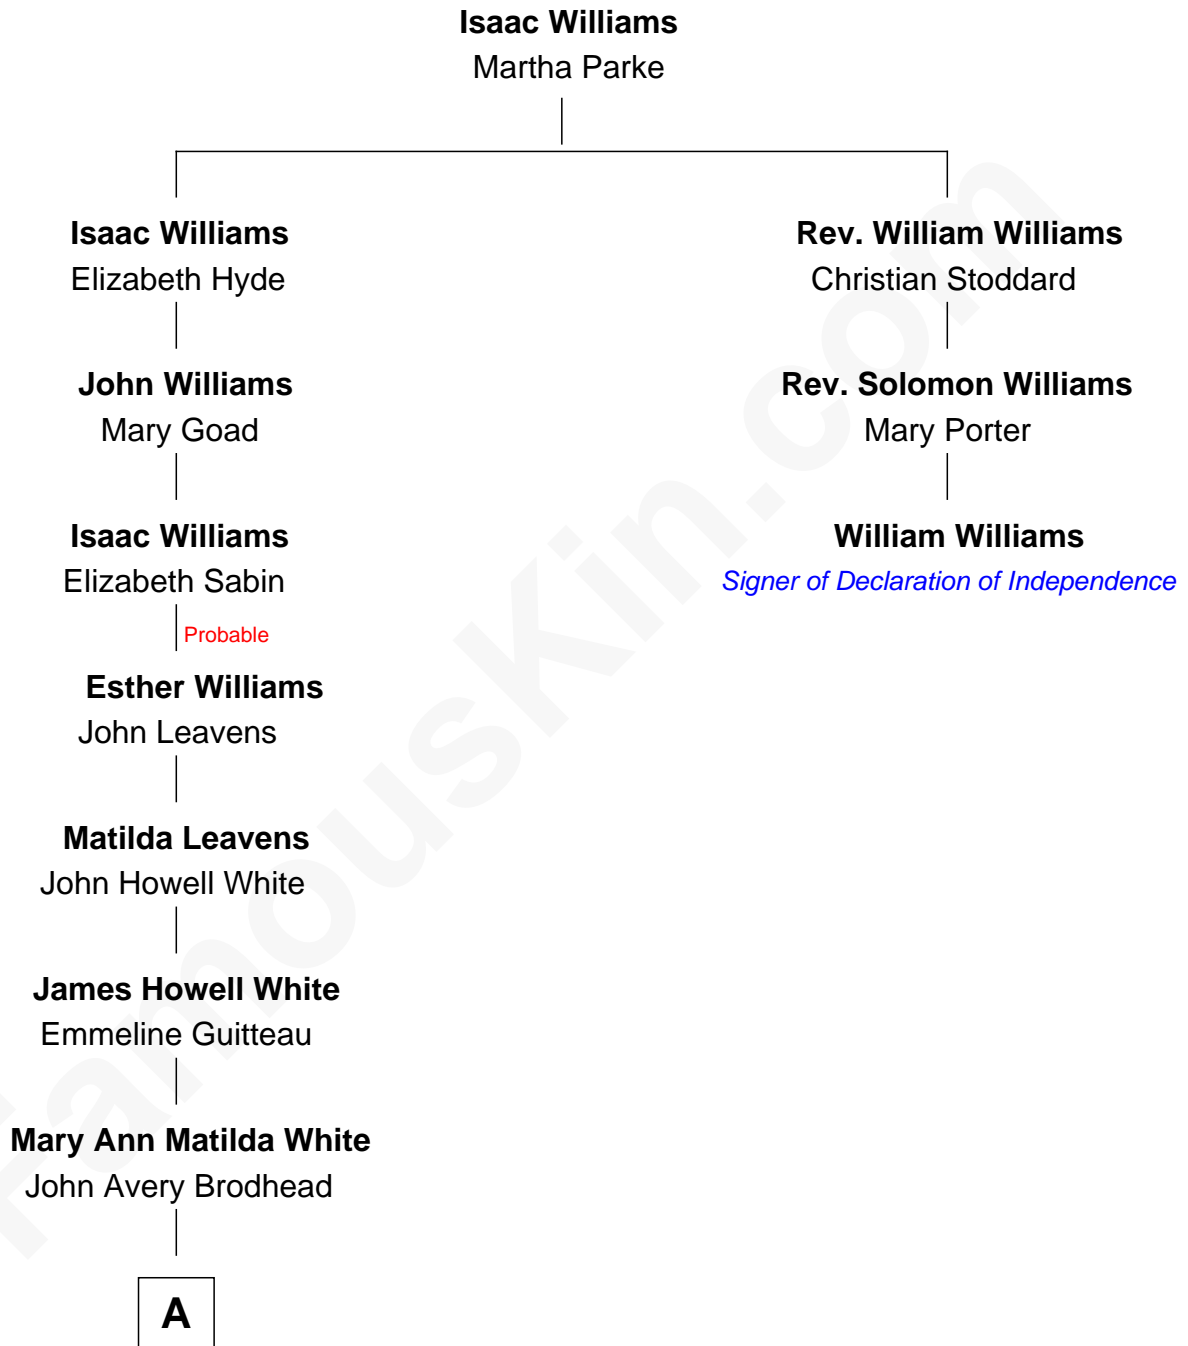

FamousKin.com Relationship Chart of

Henry A. Wallace

33rd U.S. Vice-President

2nd cousin 6 times removed of

William Williams

Signer of the Declaration of Independence

A

—
Carrie May Brodhead
Henry Cantwell Wallace

—
Henry A. Wallace
33rd U.S. Vice-President

FamousKin.com