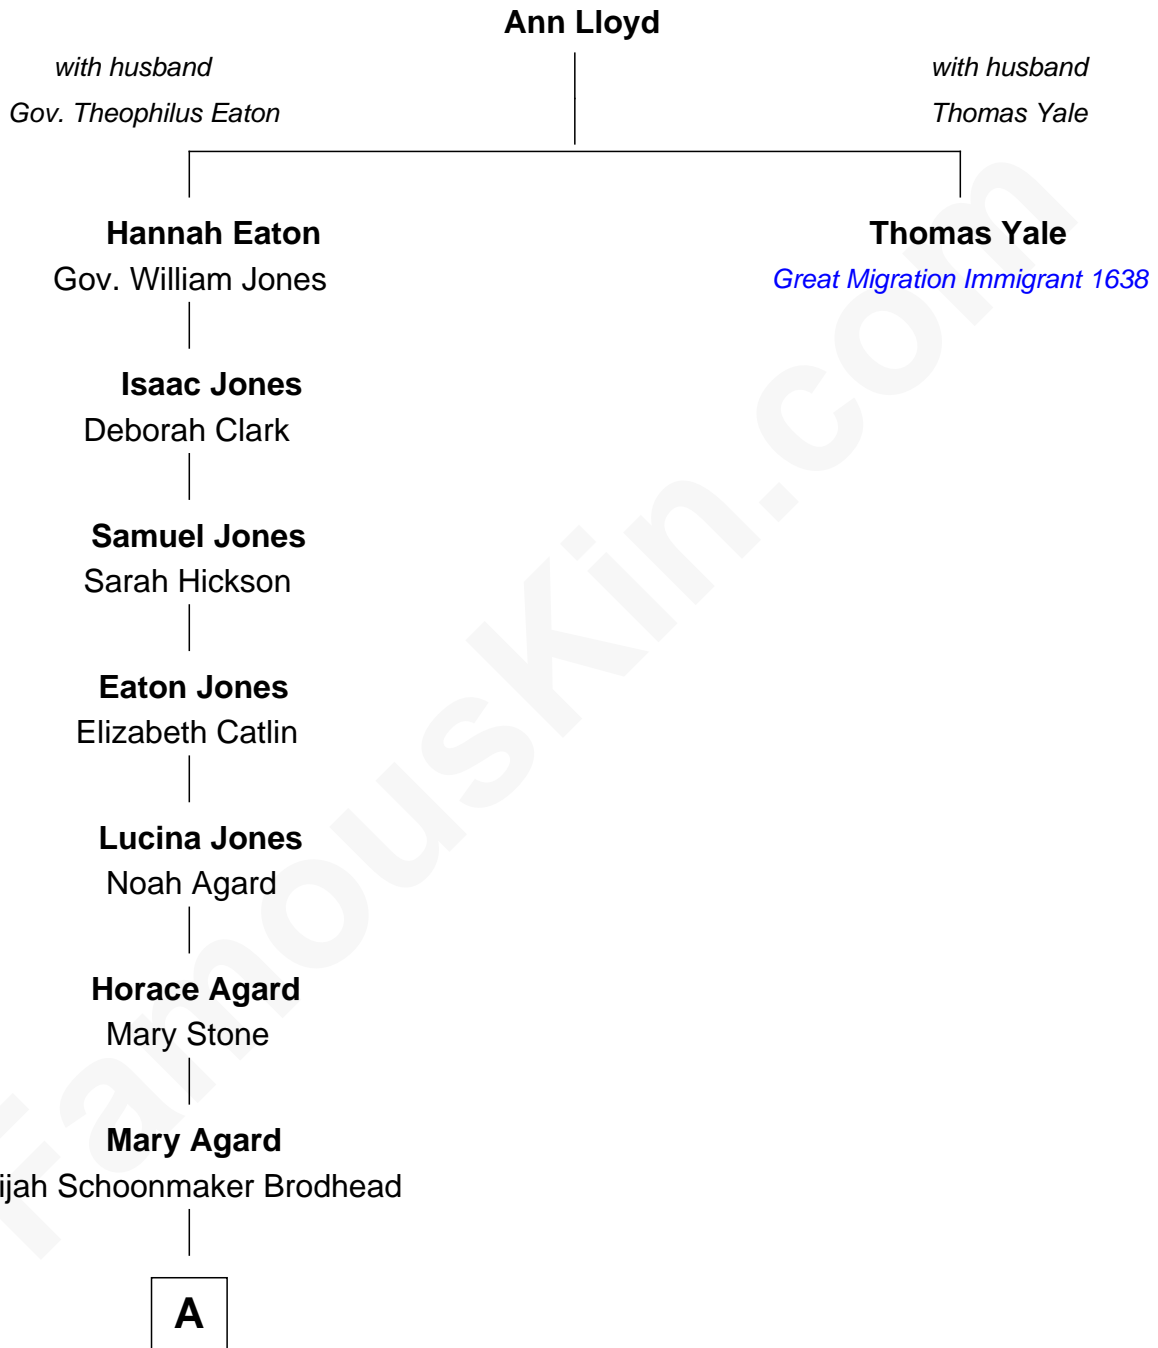

FamousKin.com Relationship Chart of

Henry A. Wallace

33rd U.S. Vice-President

7th great-grandnephew of

Thomas Yale

(c1616 - 1683) Great Migration Immigrant 1638

A

—
John Avery Brodhead
Mary Ann Matilda White

—
Carrie May Brodhead
Henry Cantwell Wallace

—
Henry A. Wallace
33rd U.S. Vice-President

FamousKin.com