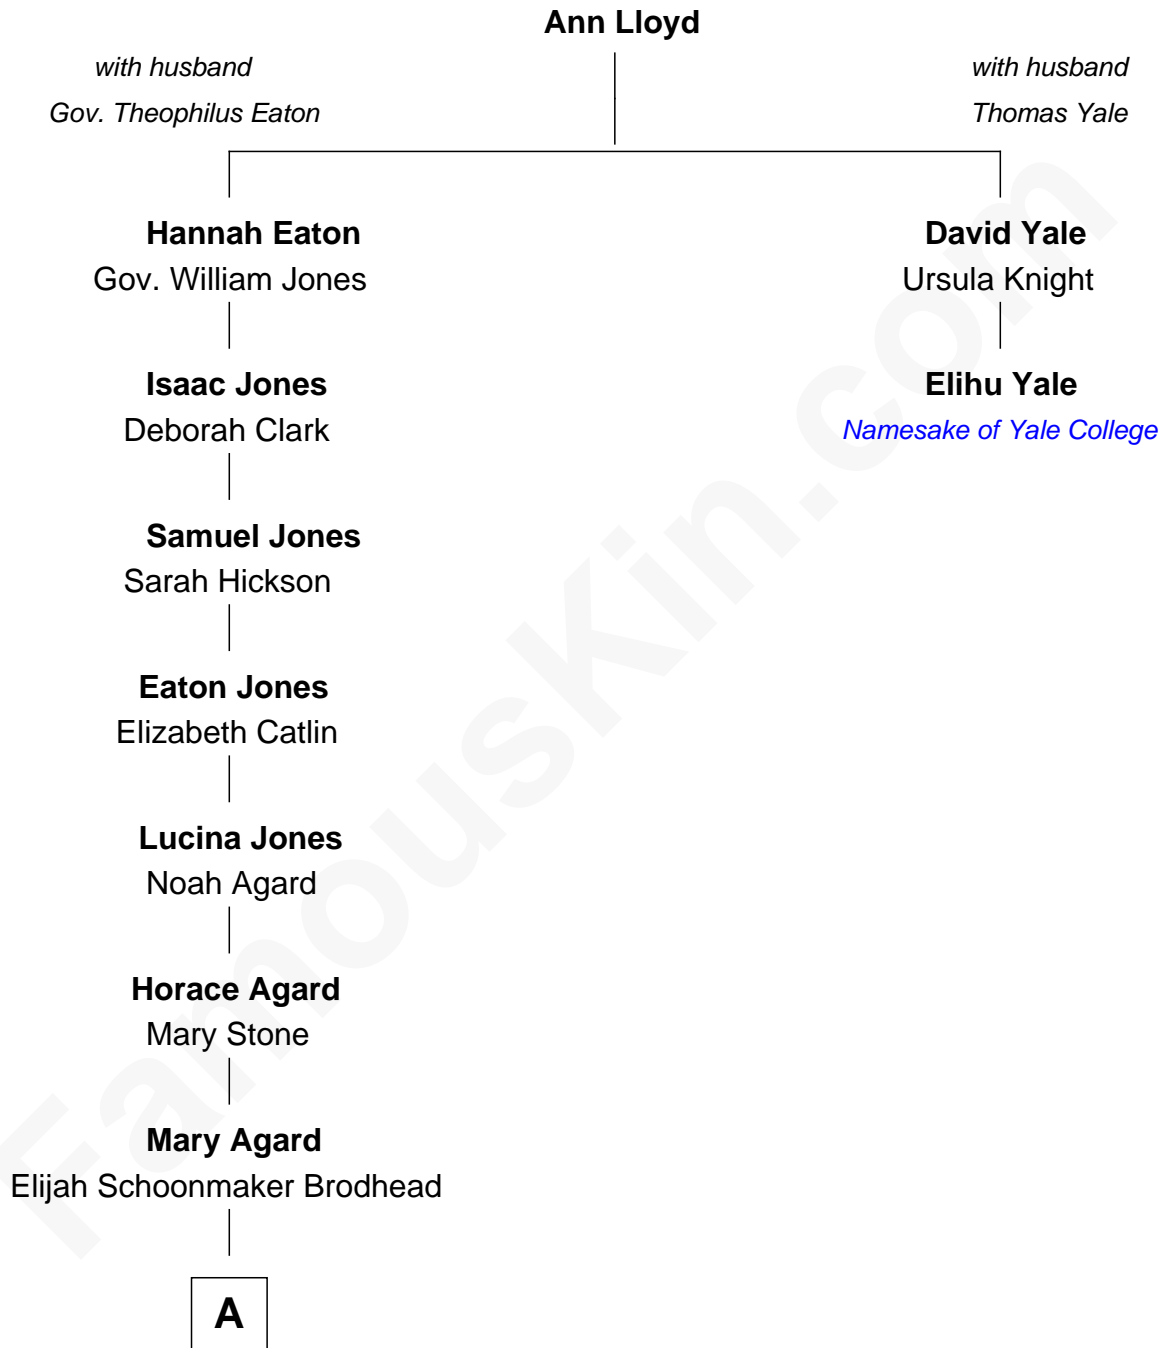

FamousKin.com Relationship Chart of

Henry A. Wallace

33rd U.S. Vice-President

1st cousin 8 times removed of

Elihu Yale

Benefactor and Namesake of Yale College

A

—
John Avery Brodhead
Mary Ann Matilda White

—
Carrie May Brodhead
Henry Cantwell Wallace

—
Henry A. Wallace
33rd U.S. Vice-President

FamousKin.com