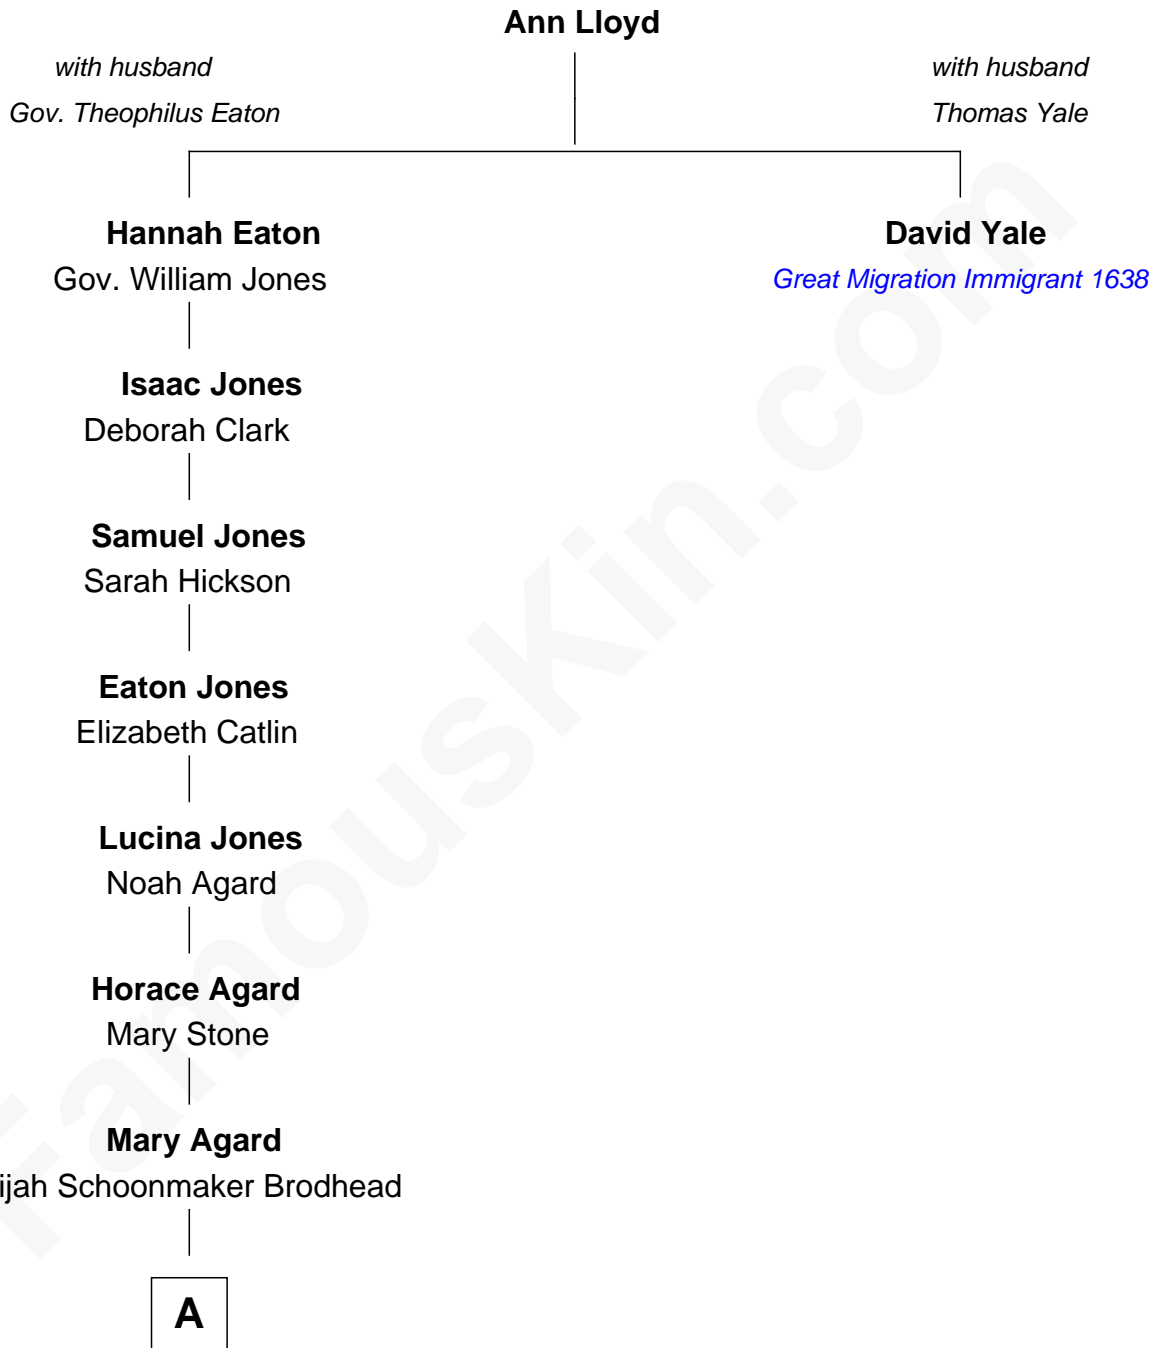

FamousKin.com Relationship Chart of

Henry A. Wallace

33rd U.S. Vice-President

7th great-grandnephew of

David Yale

(c1613 - 1690) Great Migration Immigrant 1638

A

—
John Avery Brodhead
Mary Ann Matilda White

—
Carrie May Brodhead
Henry Cantwell Wallace

—
Henry A. Wallace
33rd U.S. Vice-President

FamousKin.com