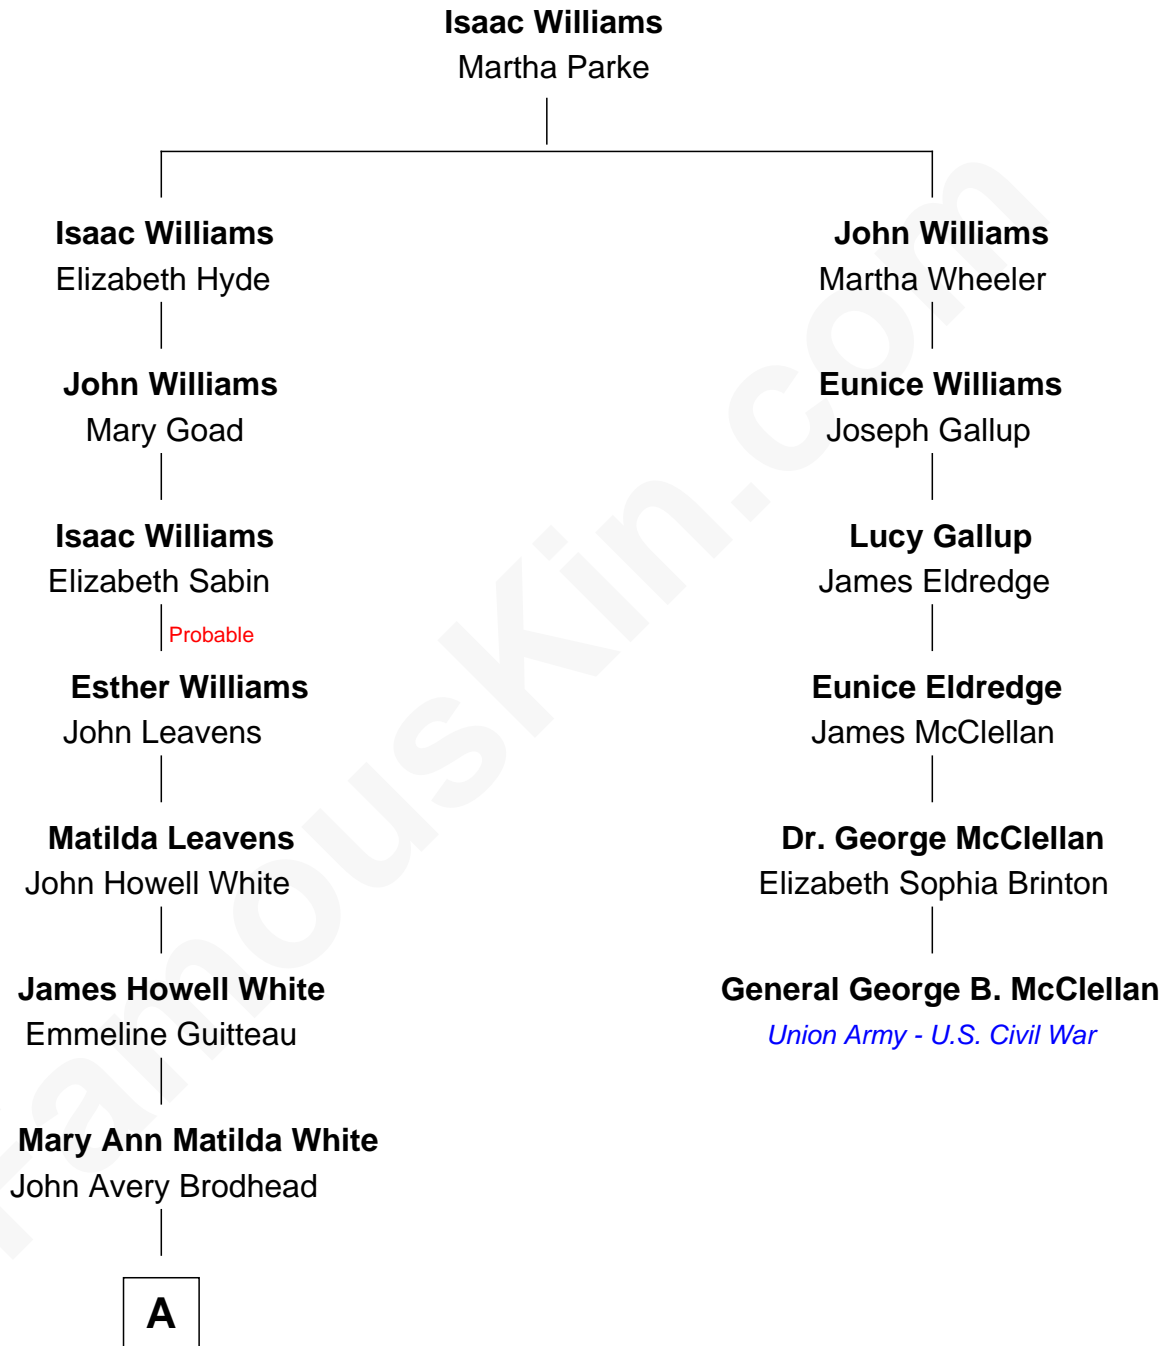

# FamousKin.com Relationship Chart of

**Henry A. Wallace**

*33rd U.S. Vice-President*

5th cousin 3 times removed of

**General George B. McClellan**

*Union Army - U.S. Civil War*

**A**

—  
**Carrie May Brodhead**  
Henry Cantwell Wallace

—  
**Henry A. Wallace**  
*33rd U.S. Vice-President*

FamousKin.com