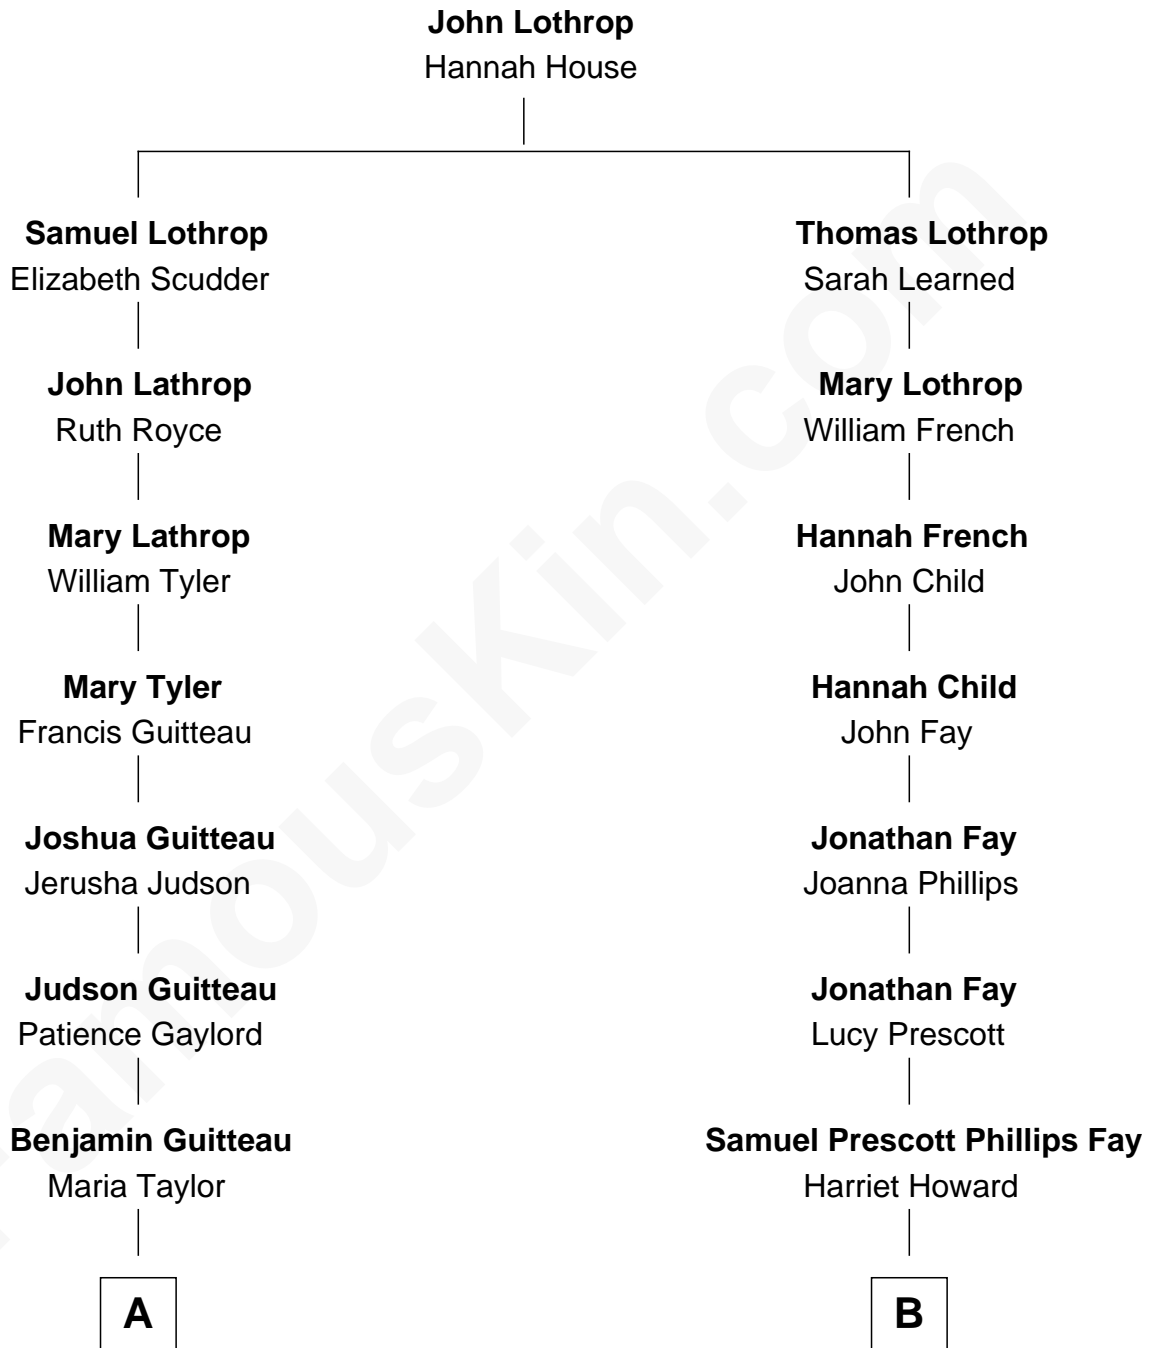

FamousKin.com Relationship Chart of

Henry A. Wallace

33rd U.S. Vice-President

10th cousin 1 time removed of

George H. W. Bush

41st U.S. President

A

Emmeline Guitteau
James Howell White

Mary Ann Matilda White
John Avery Brodhead

Carrie May Brodhead
Henry Cantwell Wallace

Henry A. Wallace
33rd U.S. Vice-President

B

Samuel Howard Fay
Susan Montfort Shellman

Harriet Eleanor Fay
Rev. James Smith Bush

Samuel Prescott Bush
Flora Sheldon

Prescott Sheldon Bush
Dorothy Wear Walker

George H. W. Bush
41st U.S. President