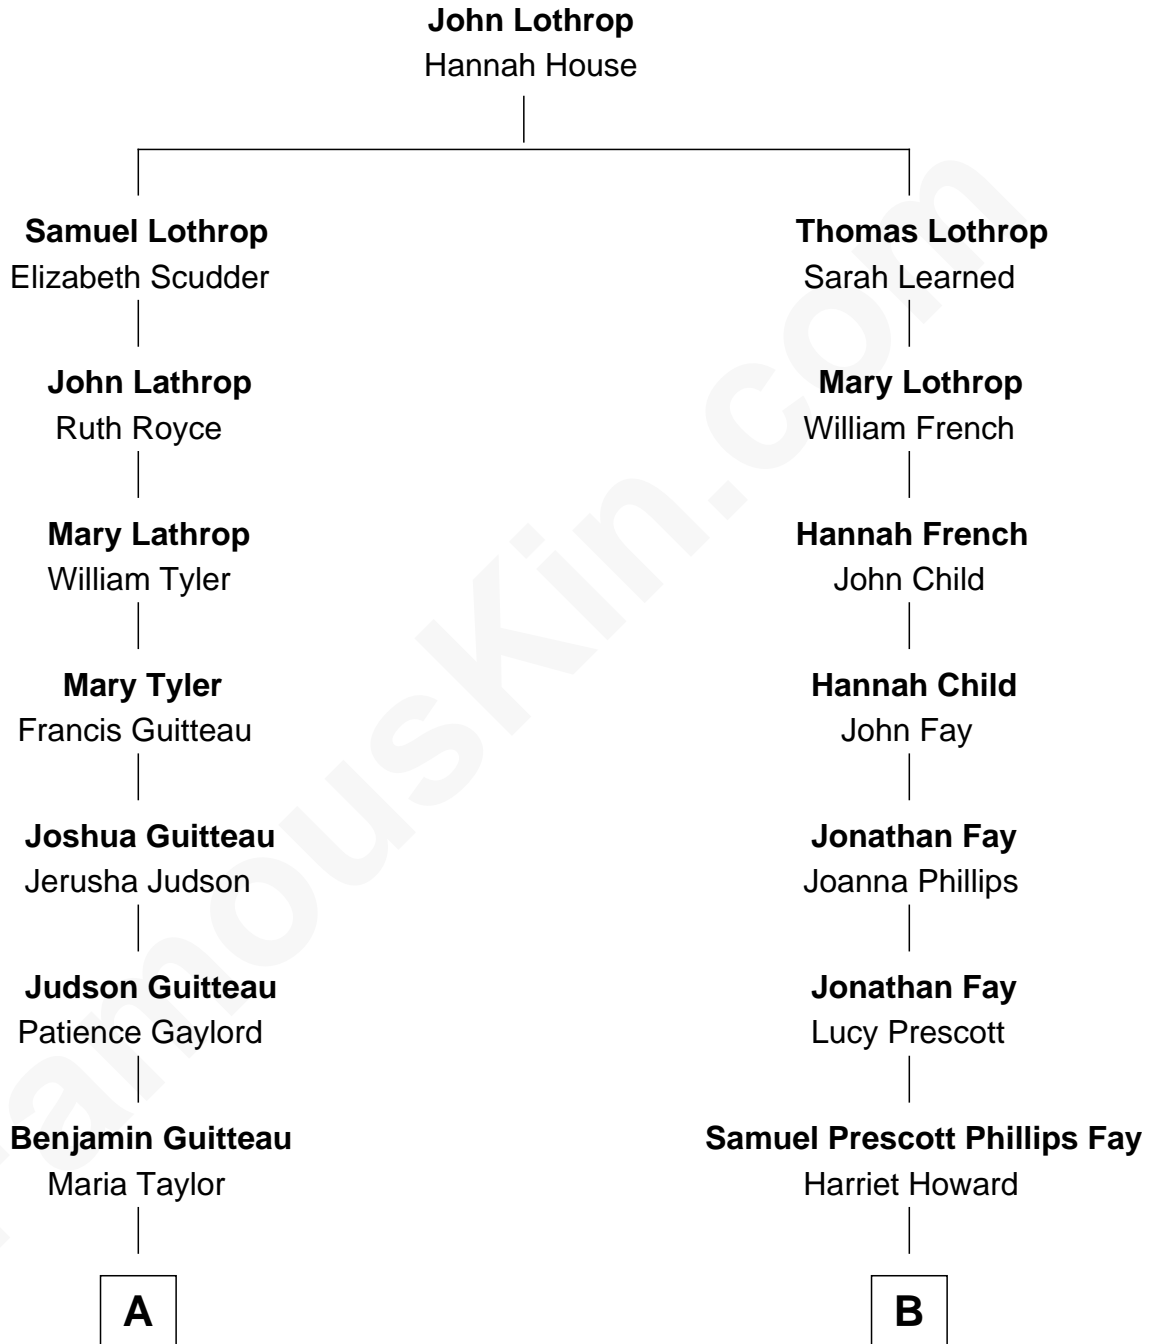

FamousKin.com Relationship Chart of

Henry A. Wallace

33rd U.S. Vice-President

10th cousin 2 times removed of

George W. Bush

43rd U.S. President

A

Emmeline Guitteau
James Howell White

Mary Ann Matilda White
John Avery Brodhead

Carrie May Brodhead
Henry Cantwell Wallace

Henry A. Wallace
33rd U.S. Vice-President

B

Samuel Howard Fay
Susan Montfort Shellman

Harriet Eleanor Fay
Rev. James Smith Bush

Samuel Prescott Bush
Flora Sheldon

Prescott Sheldon Bush
Dorothy Wear Walker

George Herbert Walker Bush
Barbara Pierce

George W. Bush
43rd U.S. President