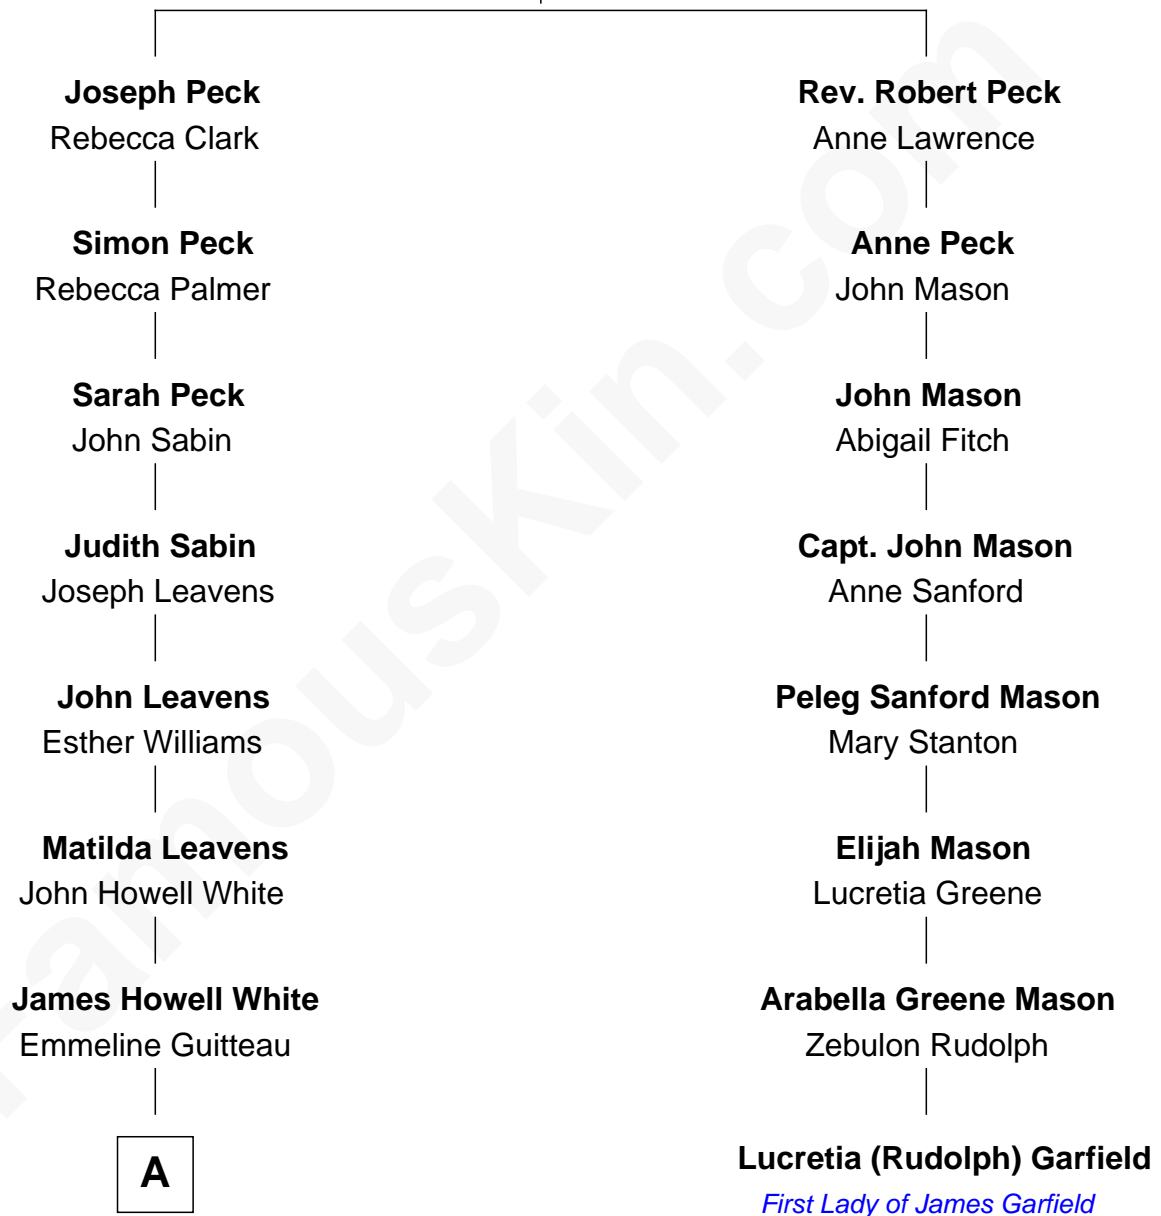

## Relationship Chart of

**Henry A. Wallace**

*33rd U.S. Vice-President*

7th cousin 2 times removed of

**Lucretia (Rudolph) Garfield**

*First Lady of President James Garfield*

**Robert Peck**

Helen Babbs

**A**

—  
**Mary Ann Matilda White**

John Avery Brodhead

—  
**Carrie May Brodhead**

Henry Cantwell Wallace

—  
**Henry A. Wallace**

*33rd U.S. Vice-President*

FamousKin.com