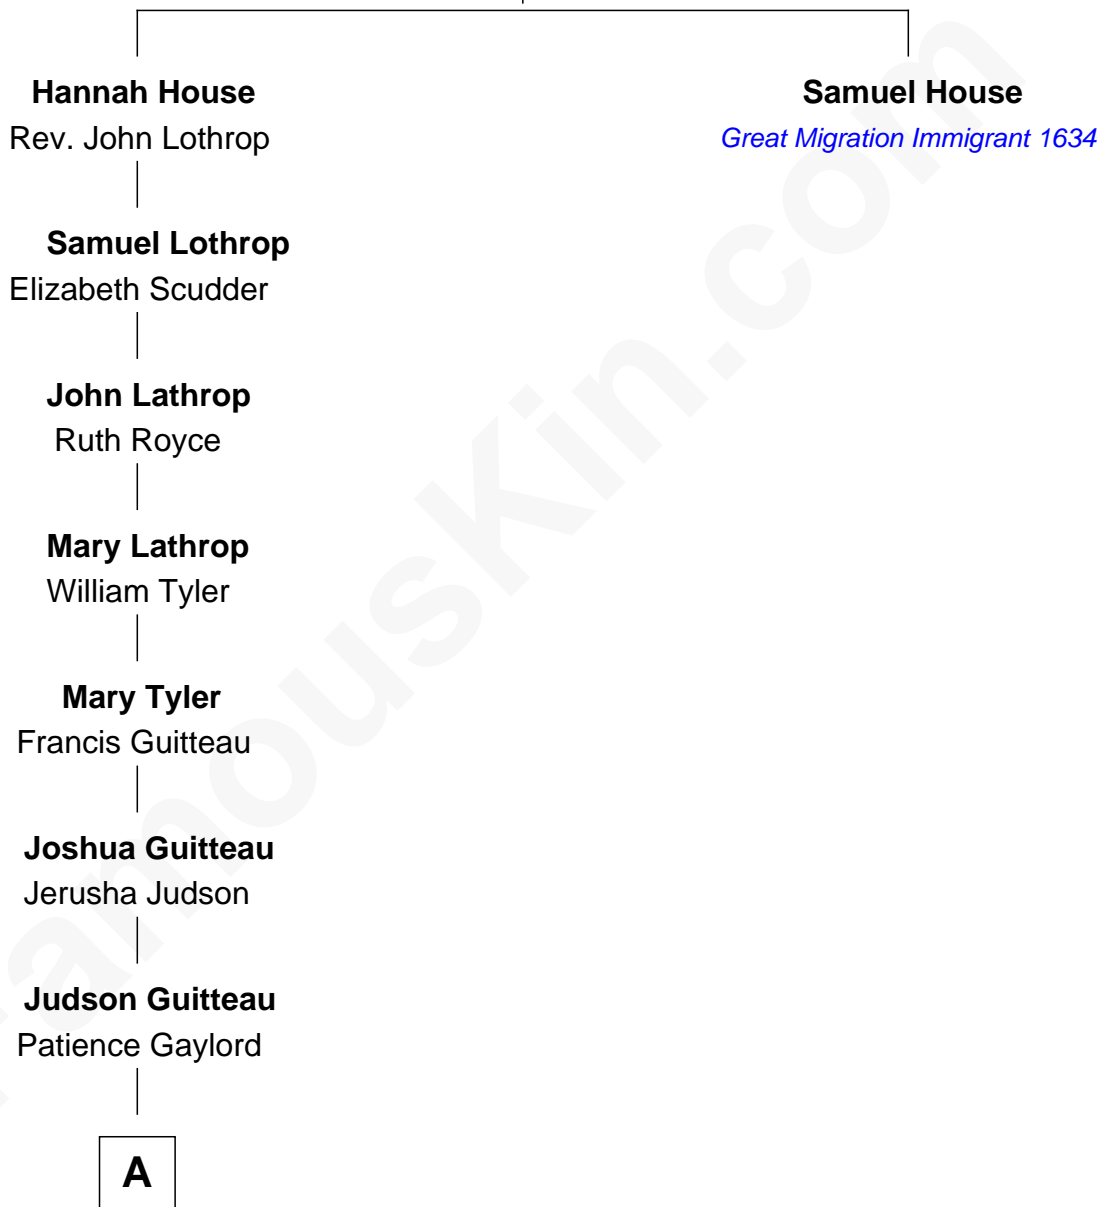

# FamousKin.com Relationship Chart of

**Henry A. Wallace**

*33rd U.S. Vice-President*

9th great-grandnephew of

**Samuel House**

*(c1610 - 1661) Great Migration Immigrant 1634*

**Rev. John House**

Alice - - - - -

**A**

—  
**Benjamin Guitteau**

Maria Taylor

—  
**Emmeline Guitteau**

James Howell White

—  
**Mary Ann Matilda White**

John Avery Brodhead

—  
**Carrie May Brodhead**

Henry Cantwell Wallace

—  
**Henry A. Wallace**

*33rd U.S. Vice-President*

FamousKin.com