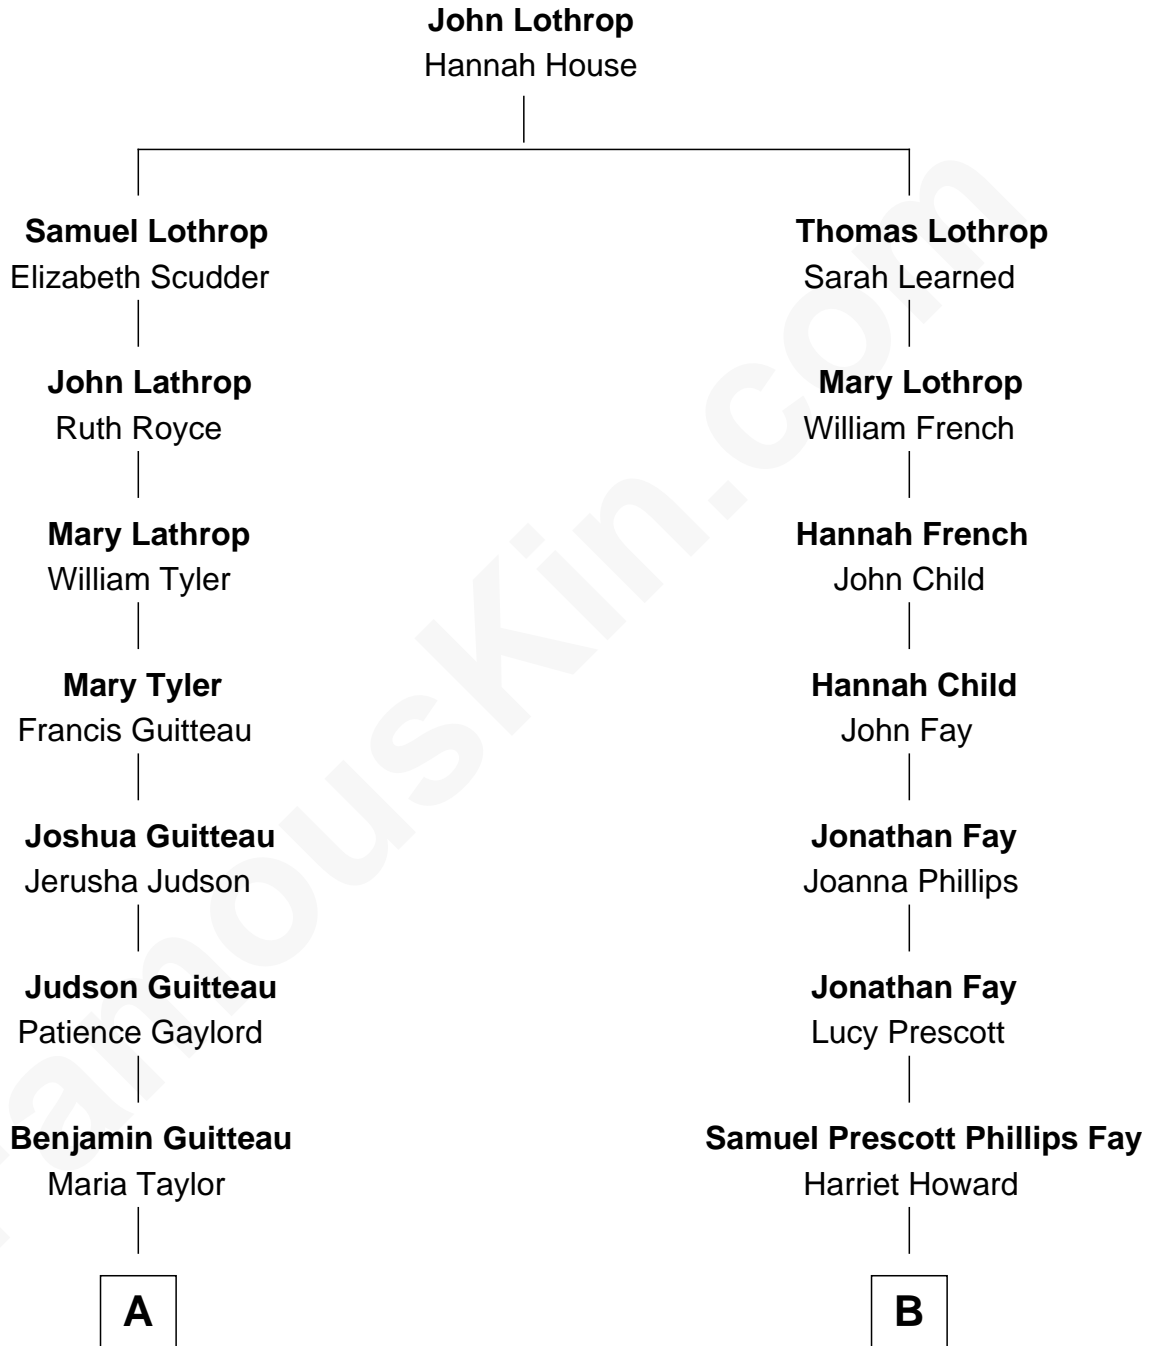

FamousKin.com Relationship Chart of

Henry A. Wallace

33rd U.S. Vice-President

10th cousin 2 times removed of

Jeb Bush

43rd Governor of Florida

A

Emmeline Guitteau
James Howell White

Mary Ann Matilda White
John Avery Brodhead

Carrie May Brodhead
Henry Cantwell Wallace

Henry A. Wallace
33rd U.S. Vice-President

B

Samuel Howard Fay
Susan Montfort Shellman

Harriet Eleanor Fay
Rev. James Smith Bush

Samuel Prescott Bush
Flora Sheldon

Prescott Sheldon Bush
Dorothy Wear Walker

George Herbert Walker Bush
Barbara Pierce

Jeb Bush
43rd Governor of Florida