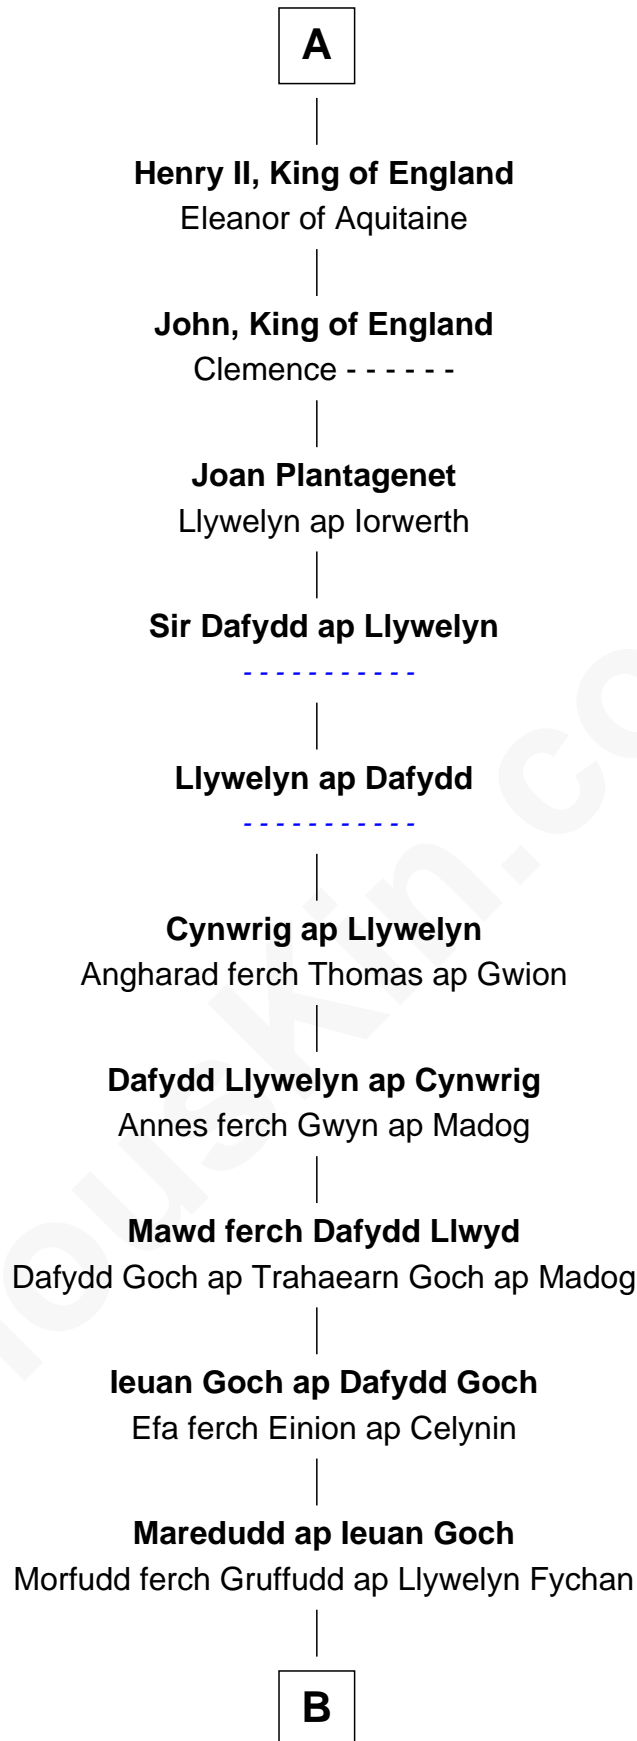

FamousKin.com Relationship Chart of

Henry A. Wallace

33rd U.S. Vice-President

33rd Great-grandson of

King Robert I

King of France

B

Lleucu ferch Maredudd

Gruffudd ap Cynwrig ap Bleddyn Llwyd

Dafydd Llwyd ap Gruffudd

Gwen ferch Gruffudd Goch ap Ieuan

Dyddgu ferch Dafydd Llwyd

Llywelyn ap Gruffudd Llwyd ap Robin

Maredudd Llwyd ap Llywelyn

Jonet ferch Gwilym ap Llywelyn Llwyd

John ap Maredudd Llwyd

Margred ferch Morus Gethin ap Rhys

Maredudd Llwyd ap John

Jonet Conwy

Rt. Rev. George Lloyd

Anne Wilkinson

Ann Lloyd

Gov. Theophilus Eaton

Hannah Eaton

Gov. William Jones

Isaac Jones

Deborah Clark

C

C

|
Samuel Jones

Sarah Hickson