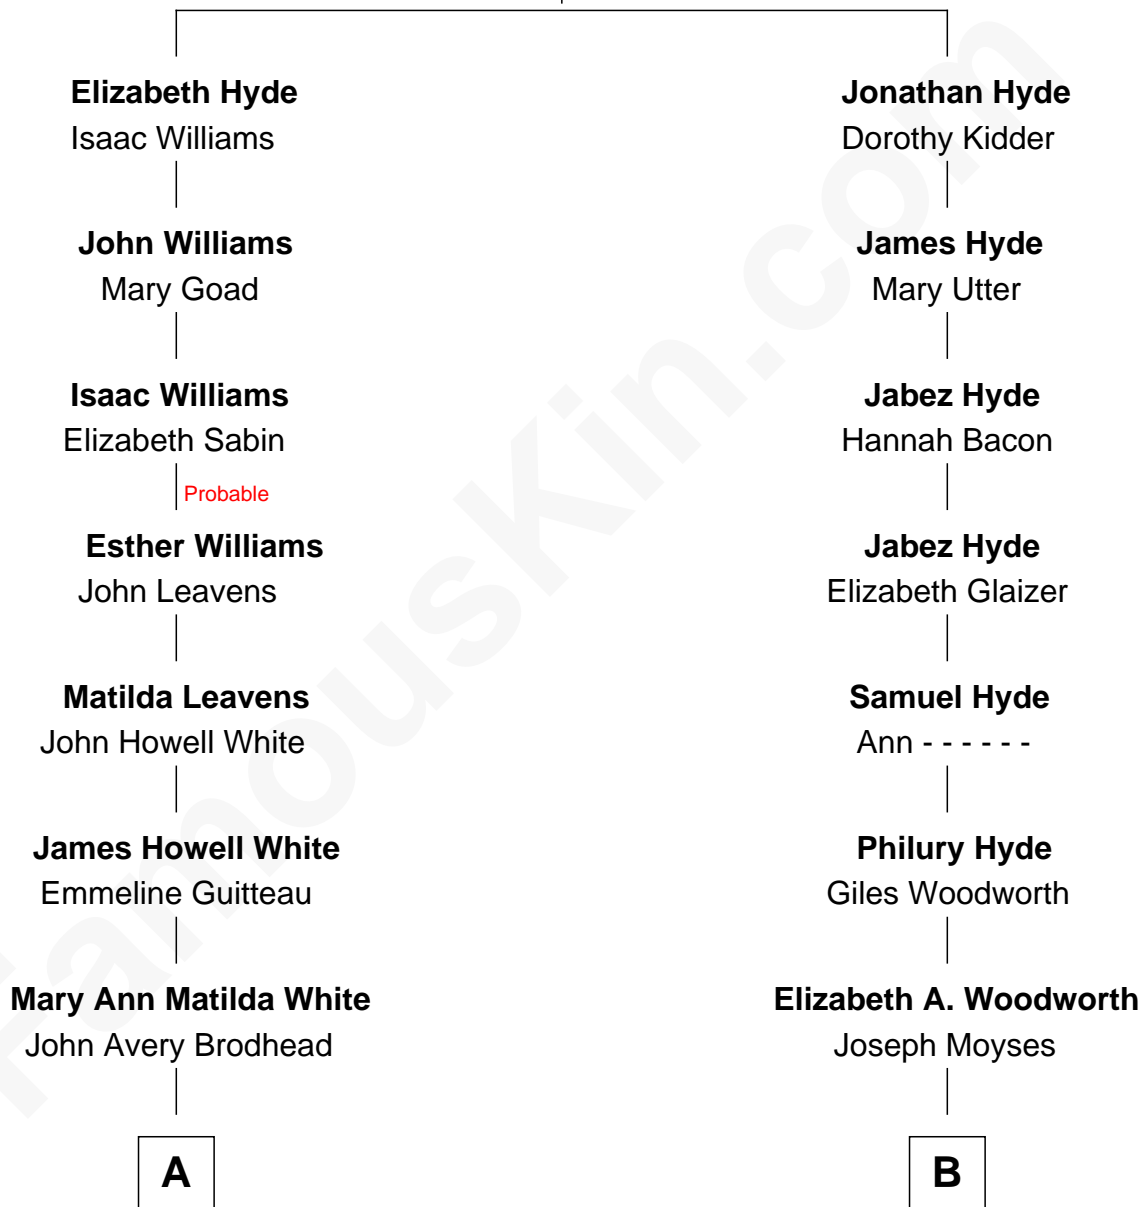

FamousKin.com Relationship Chart of

Henry A. Wallace

33rd U.S. Vice-President

8th cousin 1 time removed of

Thomas Pynchon

American Novelist

Jonathan Hyde

Mary French

A

Carrie May Brodhead
Henry Cantwell Wallace

Henry A. Wallace
33rd U.S. Vice-President

B

Carrie Susan Moyses
William Henry Chichele Pynchon

Thomas Ruggles Pynchon
Catherine Frances Bennett

Thomas Pynchon
Novelist