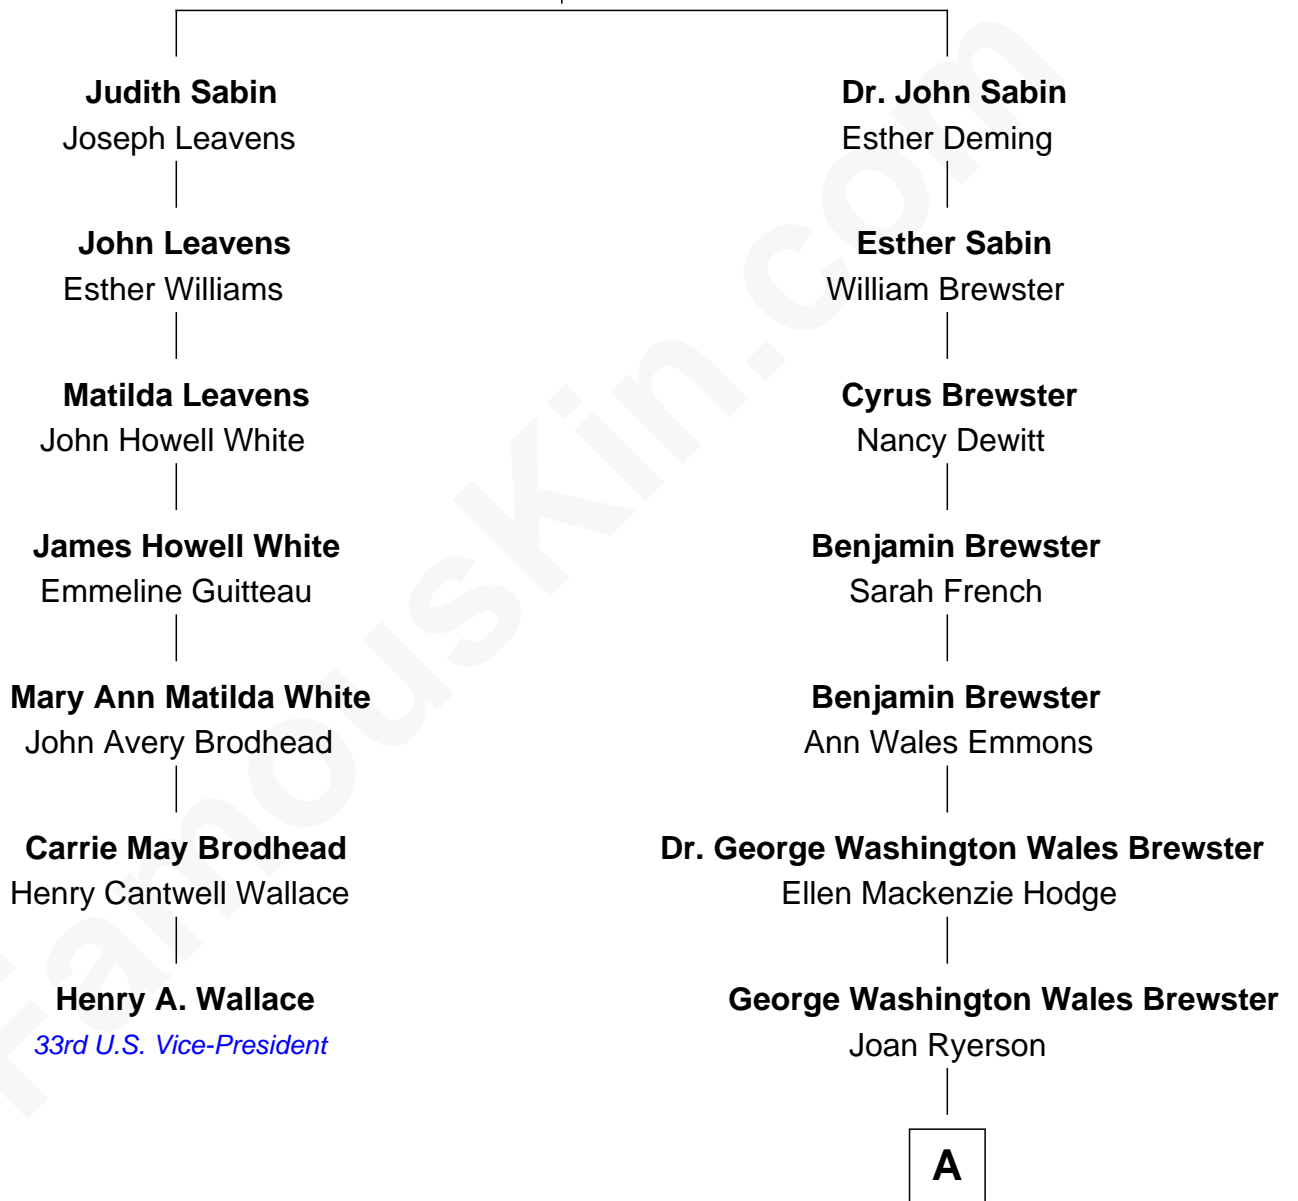

## Relationship Chart of

**Henry A. Wallace**

*33rd U.S. Vice-President*

6th cousin 2 times removed of

**Paget Brewster**

*TV Actress*

**John Sabin**

Sarah Peck

A

Galen Brewster  
Hathaway Tew

Paget Brewster  
*TV Actress*

FamousKin.com