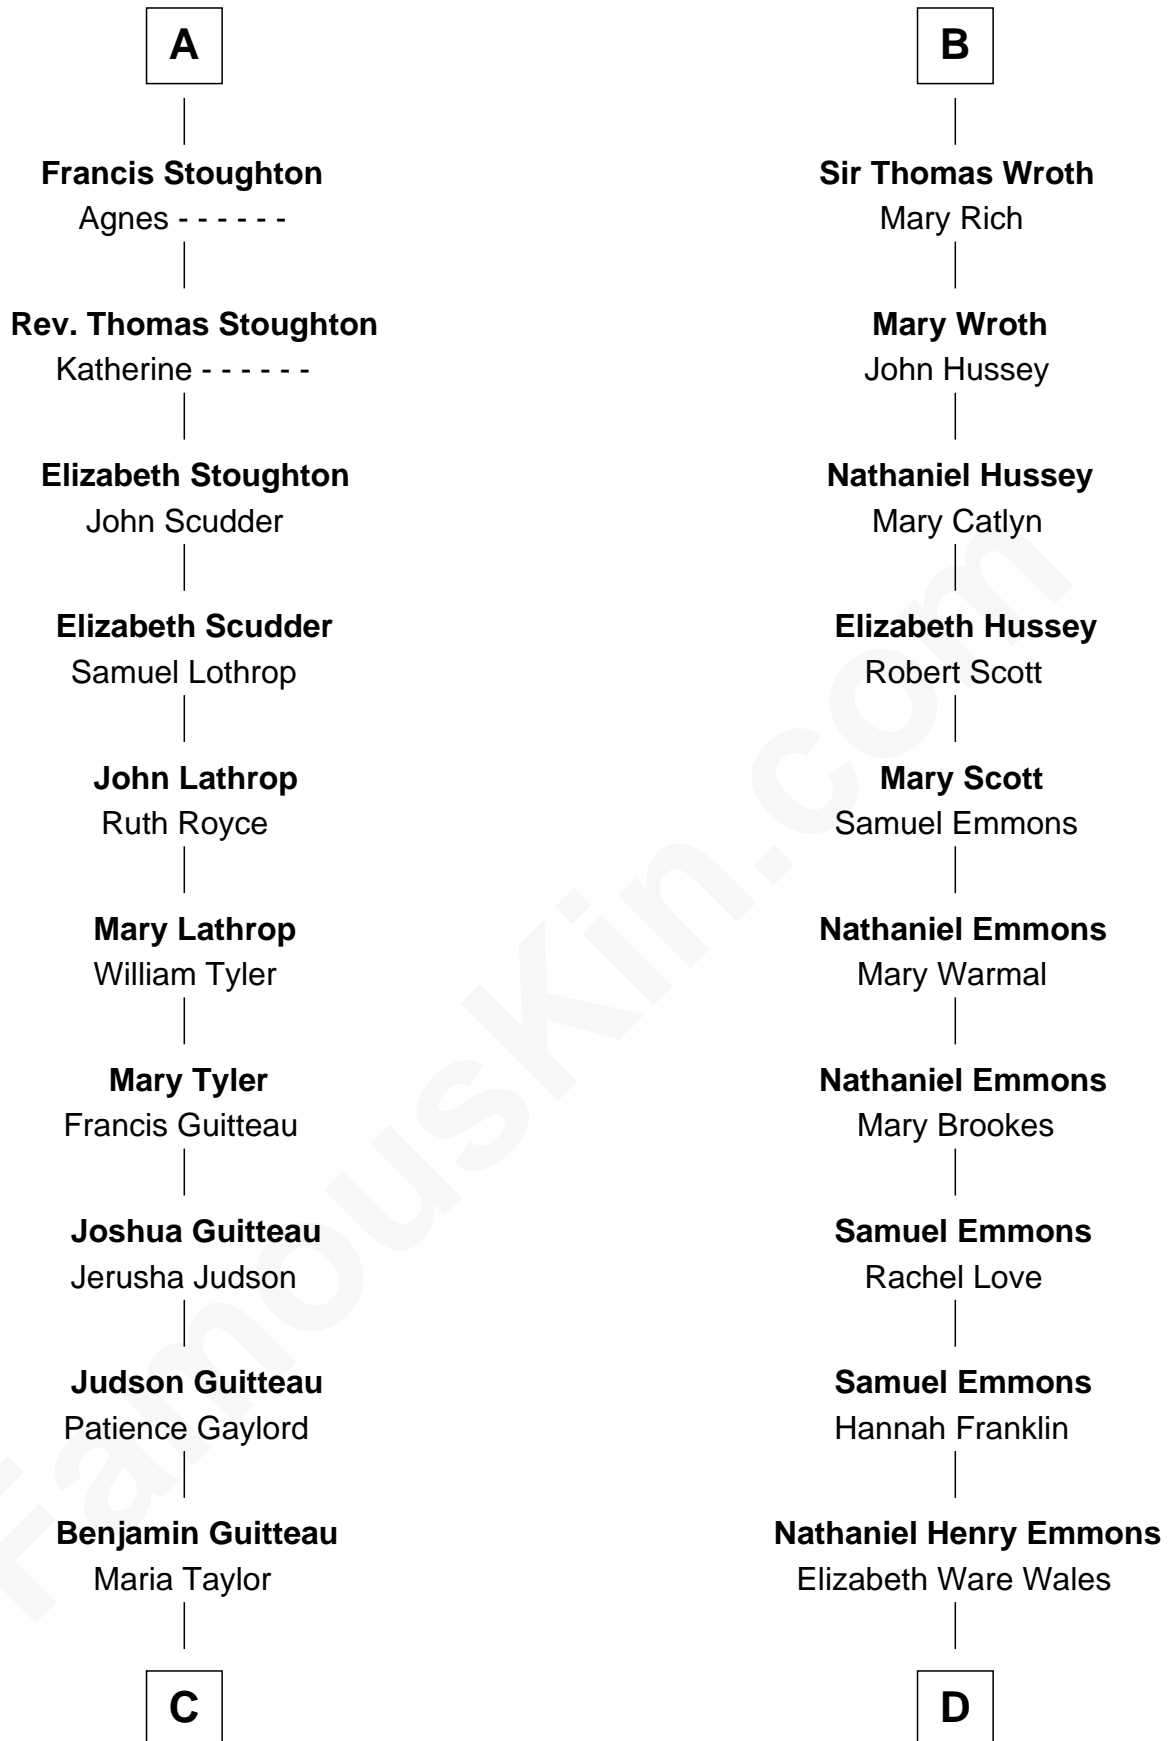

# FamousKin.com Relationship Chart of

**Henry A. Wallace**

*33rd U.S. Vice-President*

20th cousin 1 time removed of

**Paget Brewster**

*TV Actress*

**Sir Roger Lewknor**

Katherine Bardolf

**C**

**Emmeline Guitteau**  
James Howell White

**Mary Ann Matilda White**  
John Avery Brodhead

**Carrie May Brodhead**  
Henry Cantwell Wallace

**Henry A. Wallace**  
*33rd U.S. Vice-President*

**D**

**Ann Wales Emmons**  
Benjamin Brewster

**Dr. George Washington Wales Brewster**  
Ellen Mackenzie Hodge

**George Washington Wales Brewster**  
Joan Ryerson

**Galen Brewster**  
Hathaway Tew

**Paget Brewster**  
*TV Actress*