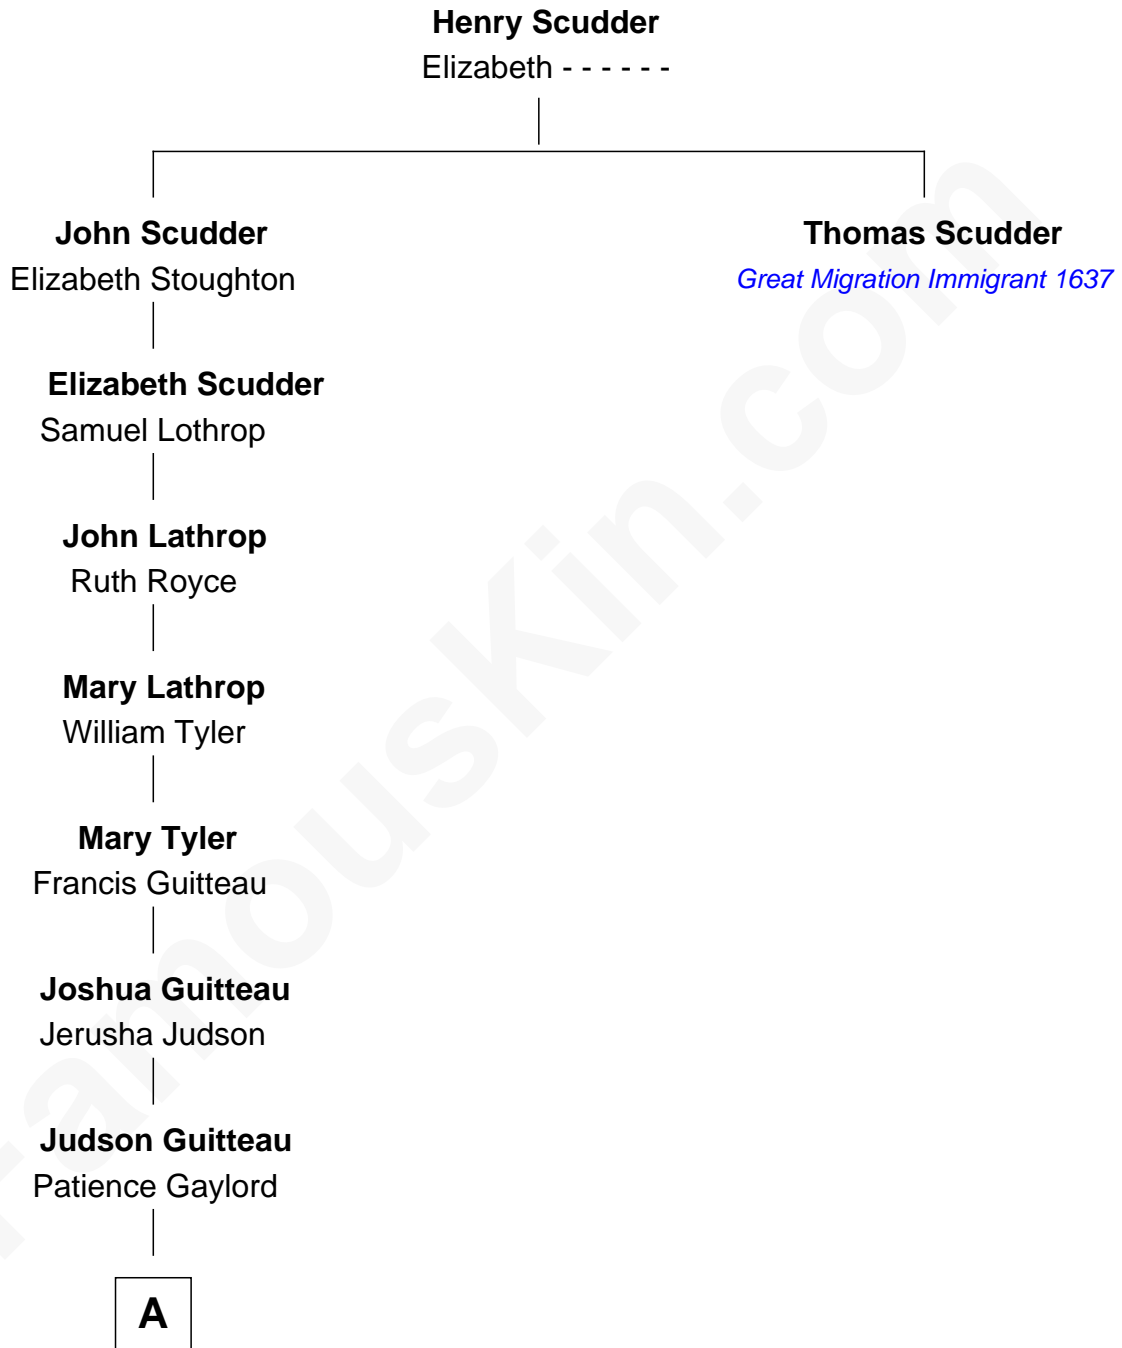

FamousKin.com Relationship Chart of

Henry A. Wallace

33rd U.S. Vice-President

9th great-grandnephew of

Thomas Scudder

(c1586 - c1658) Great Migration Immigrant 1637

A

—
Benjamin Guitteau

Maria Taylor

—
Emmeline Guitteau

James Howell White

—
Mary Ann Matilda White

John Avery Brodhead

—
Carrie May Brodhead

Henry Cantwell Wallace

—
Henry A. Wallace

33rd U.S. Vice-President

FamousKin.com