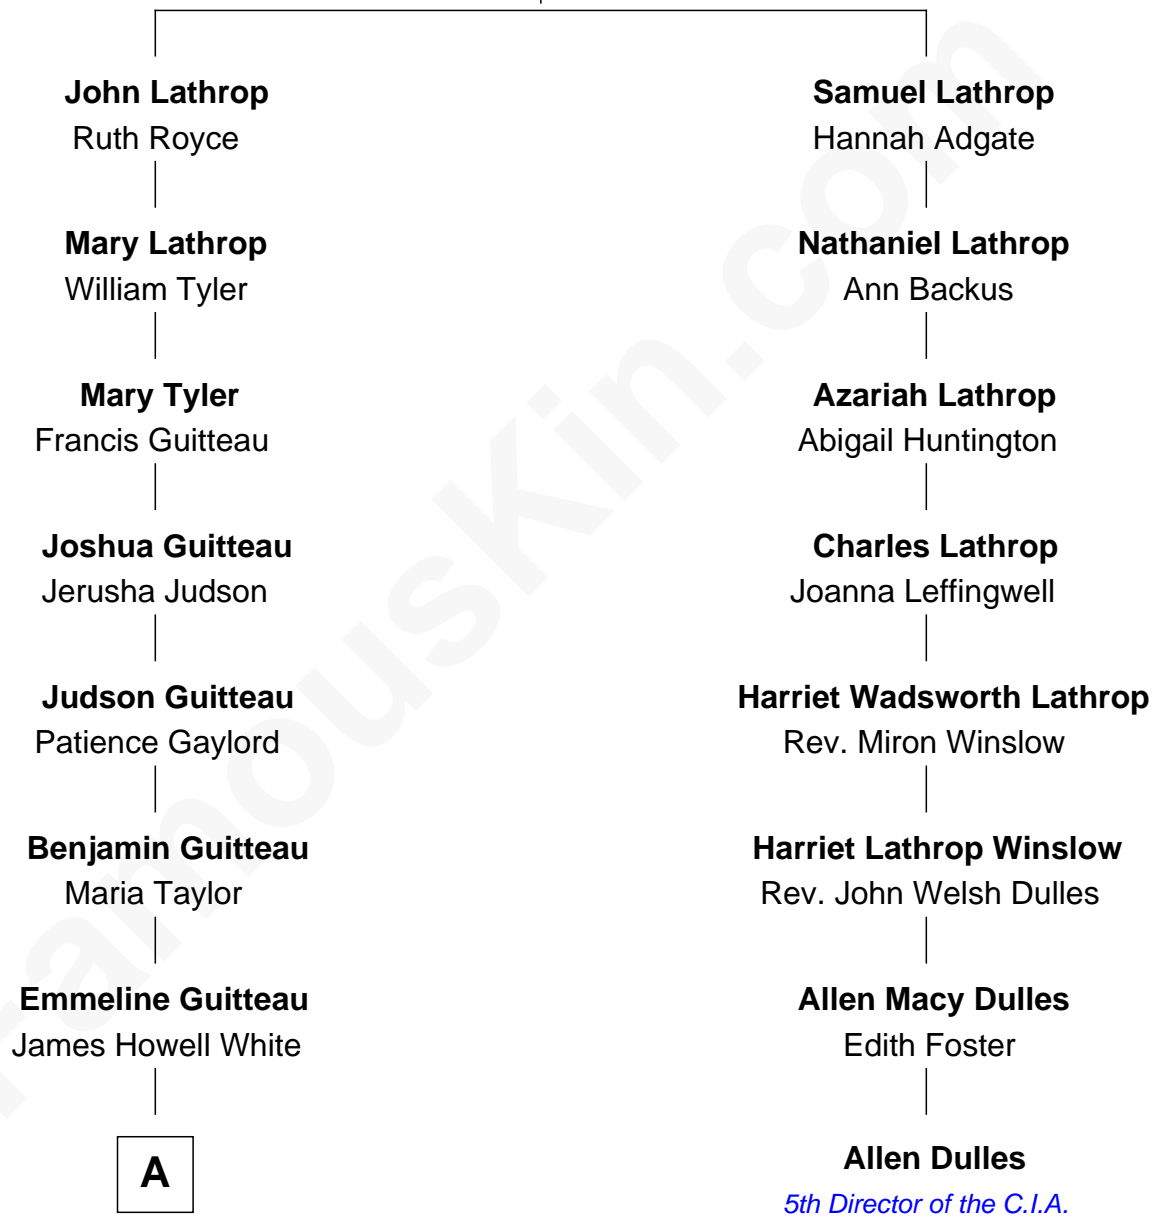

FamousKin.com Relationship Chart of

Henry A. Wallace

33rd U.S. Vice-President

7th cousin 2 times removed of

Allen Dulles

5th Director of the C.I.A.

Samuel Lothrop
Elizabeth Scudder

A

—
Mary Ann Matilda White

John Avery Brodhead

—
Carrie May Brodhead

Henry Cantwell Wallace

—
Henry A. Wallace

33rd U.S. Vice-President

FamousKin.com