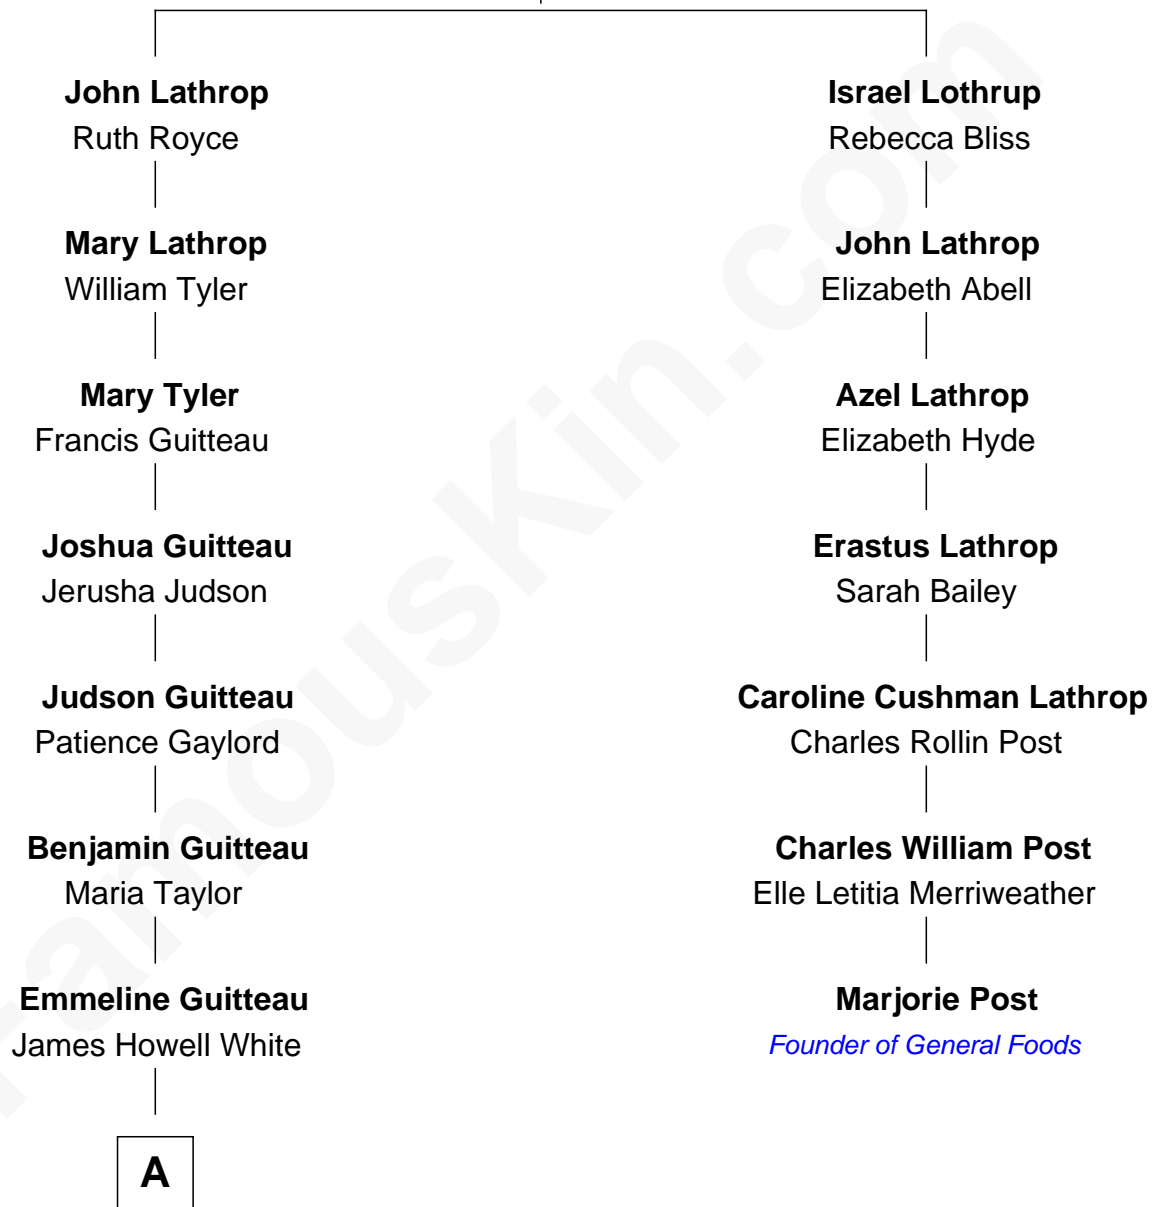

FamousKin.com Relationship Chart of

Henry A. Wallace

33rd U.S. Vice-President

6th cousin 3 times removed of

Marjorie Post

Founder of General Foods

Samuel Lothrop
Elizabeth Scudder

A

—
Mary Ann Matilda White

John Avery Brodhead

—
Carrie May Brodhead

Henry Cantwell Wallace

—
Henry A. Wallace

33rd U.S. Vice-President

FamousKin.com