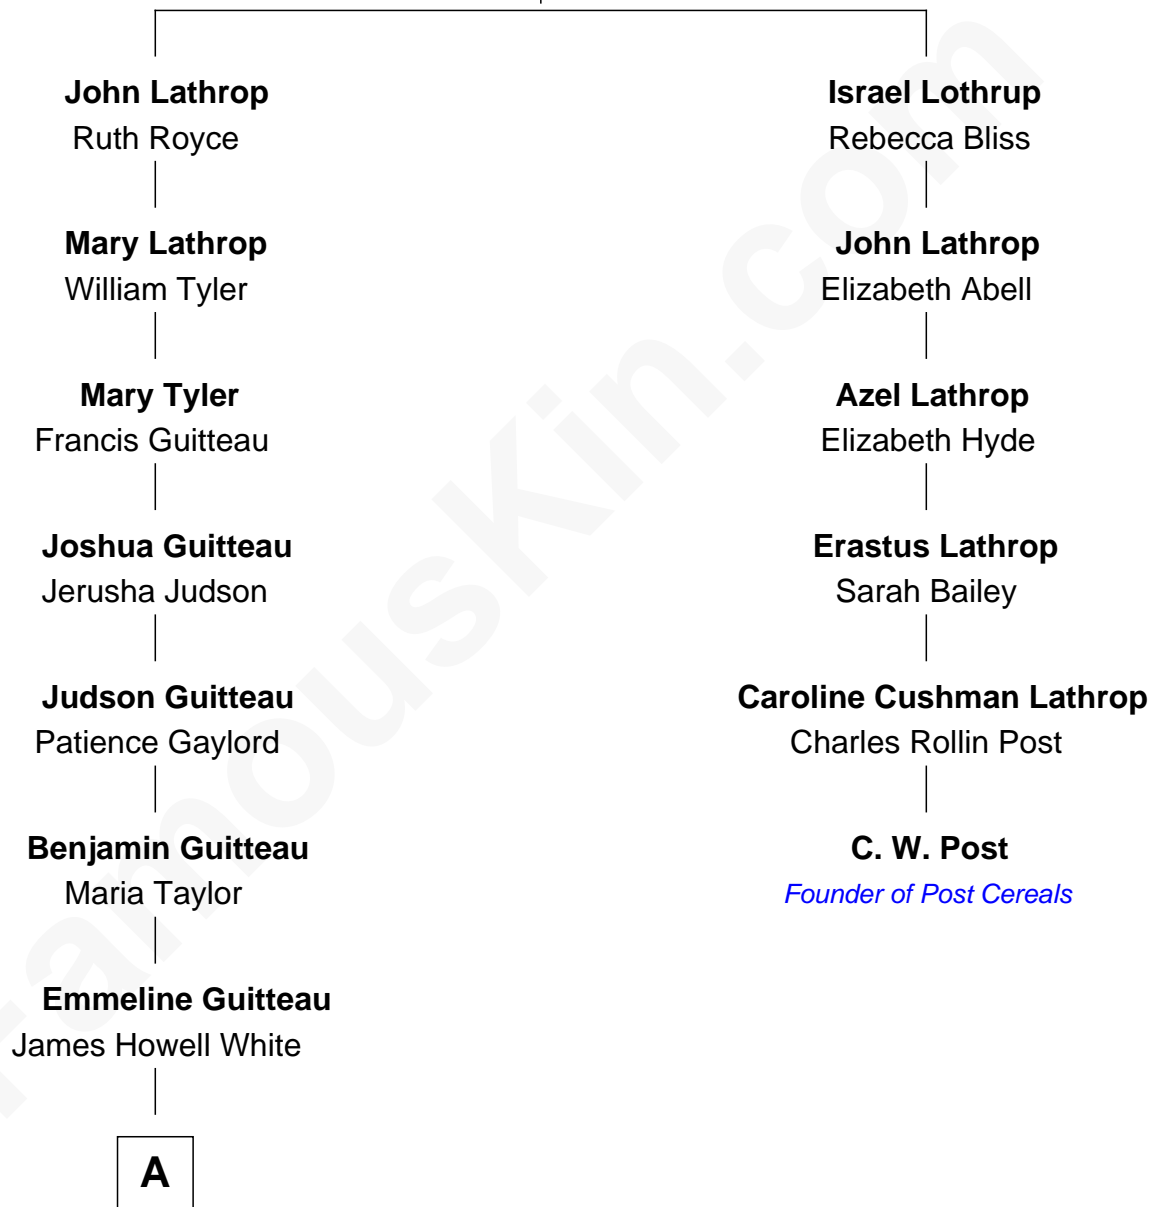

# FamousKin.com Relationship Chart of

**Henry A. Wallace**

*33rd U.S. Vice-President*

5th cousin 4 times removed of

**C. W. Post**

*Founder of Post Cereals*

**Samuel Lothrop**  
Elizabeth Scudder

A

—  
**Mary Ann Matilda White**

John Avery Brodhead

—  
**Carrie May Brodhead**

Henry Cantwell Wallace

—  
**Henry A. Wallace**

*33rd U.S. Vice-President*

FamousKin.com