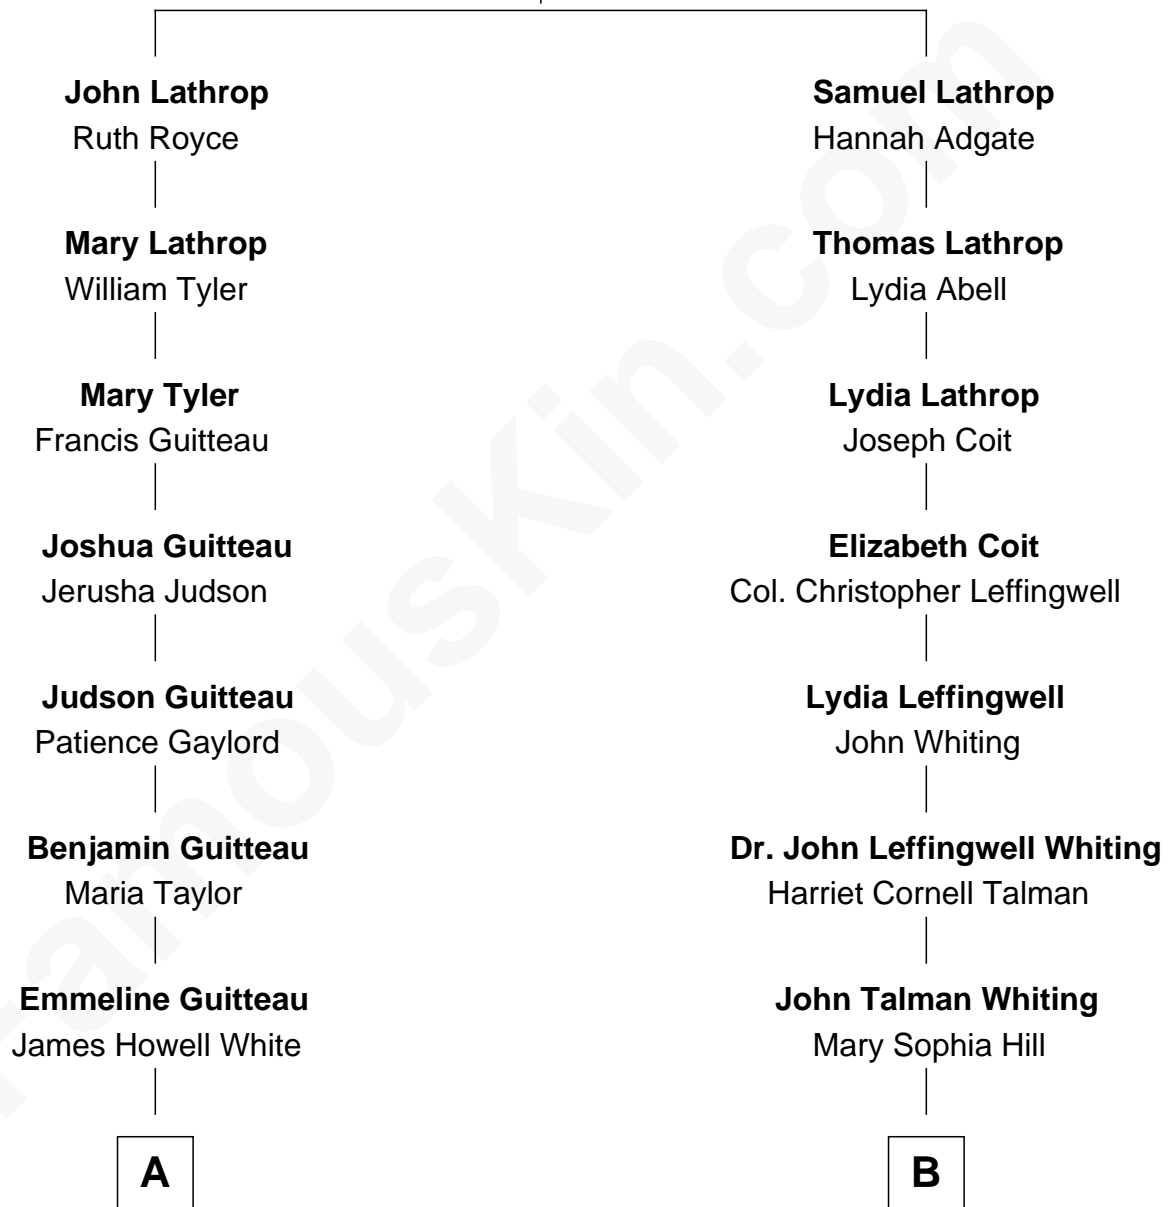

FamousKin.com Relationship Chart of

Henry A. Wallace

33rd U.S. Vice-President

9th cousin 1 time removed of

Adlai Stevenson III

U.S. Senator from Illinois

Samuel Lothrop
Elizabeth Scudder

A

Mary Ann Matilda White

John Avery Brodhead

Carrie May Brodhead

Henry Cantwell Wallace

Henry A. Wallace

33rd U.S. Vice-President

B

Mary DeGama Whiting

William Borden

John Borden

Ellen Wallace Waller

Ellen Borden

Adlai Ewing Stevenson

Adlai Stevenson III

U.S. Senator from Illinois

FamousKin.com