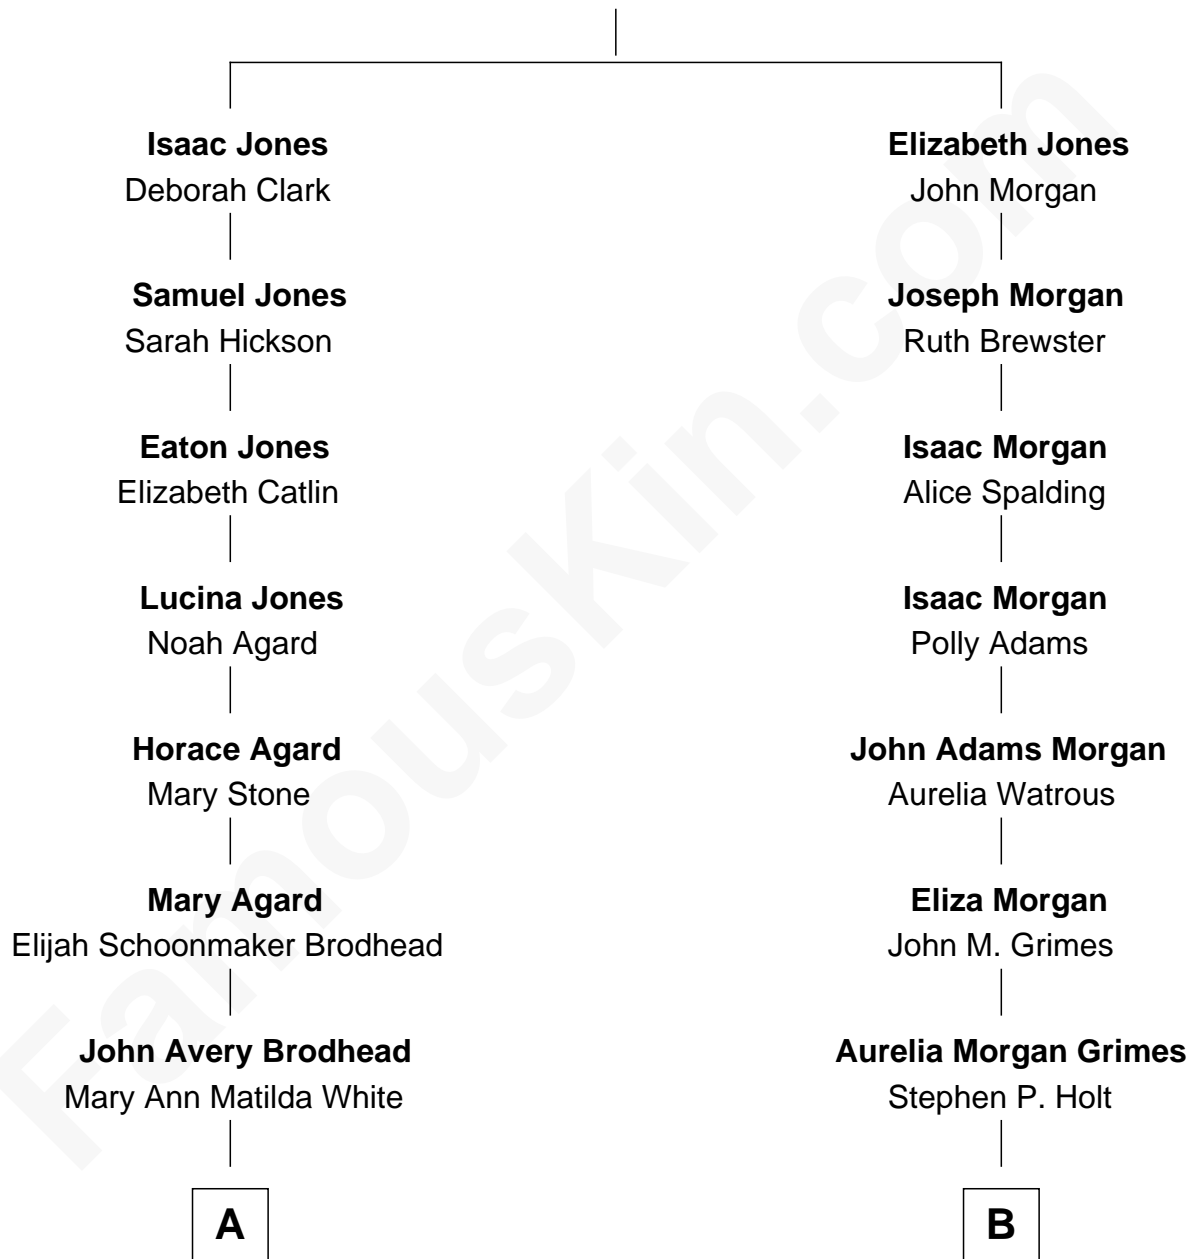

FamousKin.com Relationship Chart of

Henry A. Wallace

33rd U.S. Vice-President

8th cousin 2 times removed of

Linda Hamilton

TV and Movie Actress

Gov. William Jones

Hannah Eaton

A

Carrie May Brodhead
Henry Cantwell Wallace

Henry A. Wallace
33rd U.S. Vice-President

B

Taylor Holt
Frances Kyle

Dr. Richard Huckstep Holt
Mildred Alberta Derby

Barbara Kyle Holt
Dr. Carroll Stanford Hamilton

Linda Hamilton
TV and Movie Actress