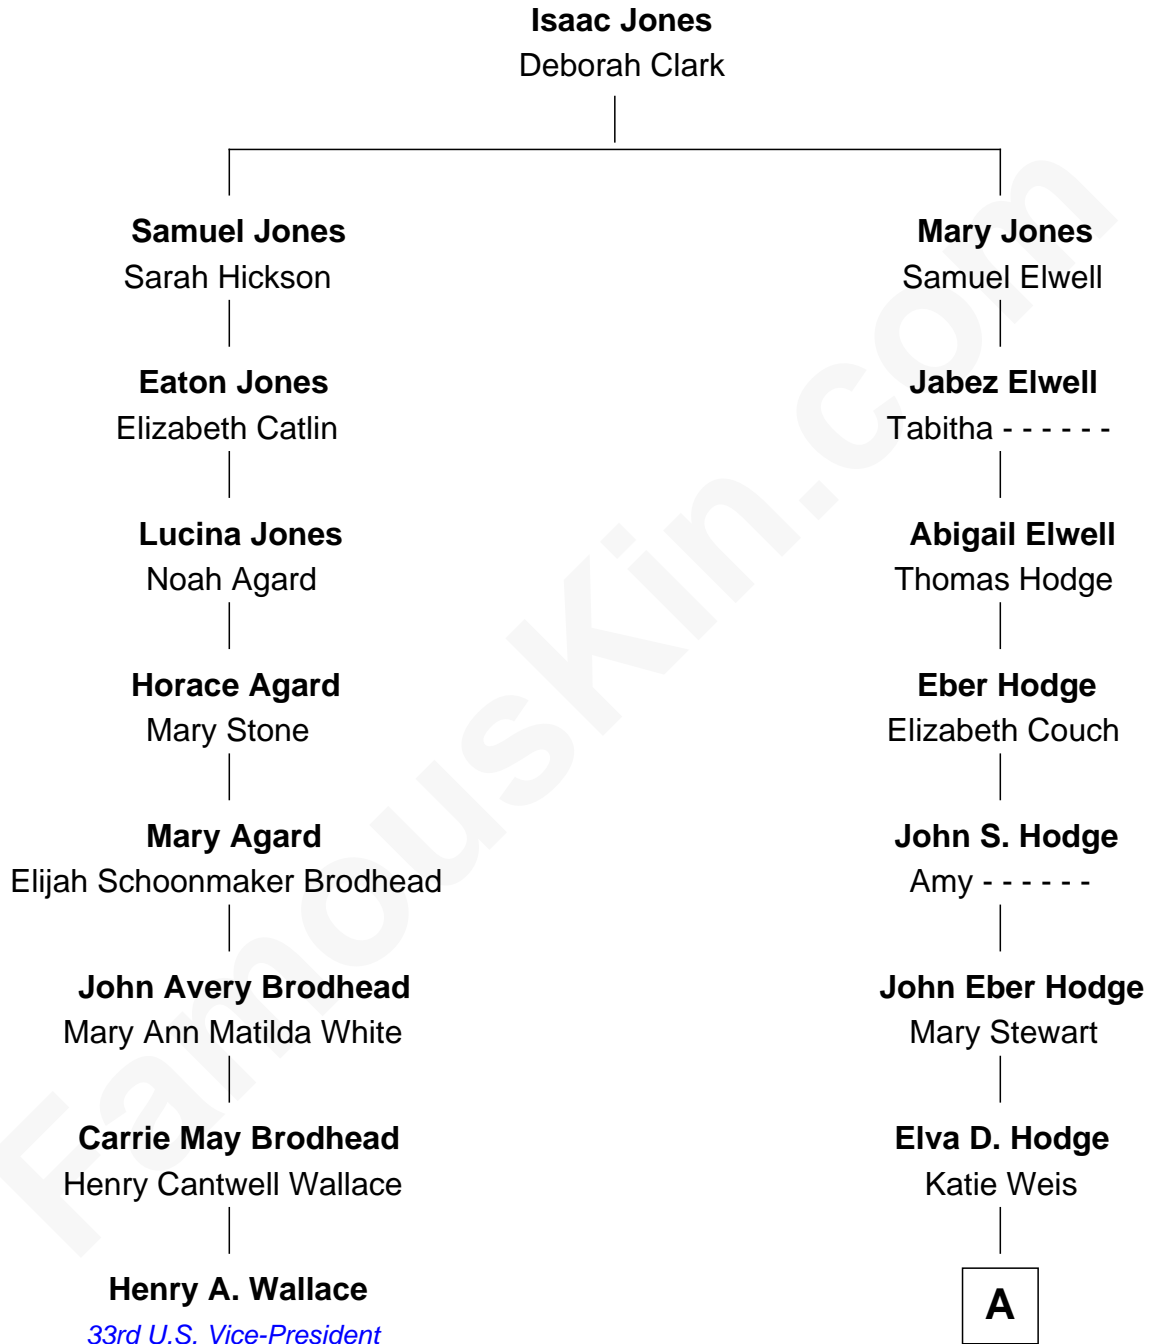

FamousKin.com Relationship Chart of

Henry A. Wallace

33rd U.S. Vice-President

7th cousin 3 times removed of

Sarah Jessica Parker

TV and Movie Actress

A

—
Lillian Hodge

Louis Breitenbuecher

—
Lillian Brietenbuecher

Walter E. Keck

—
Barbara Keck

Stephen J. Parker

—
Sarah Jessica Parker

TV and Movie Actress