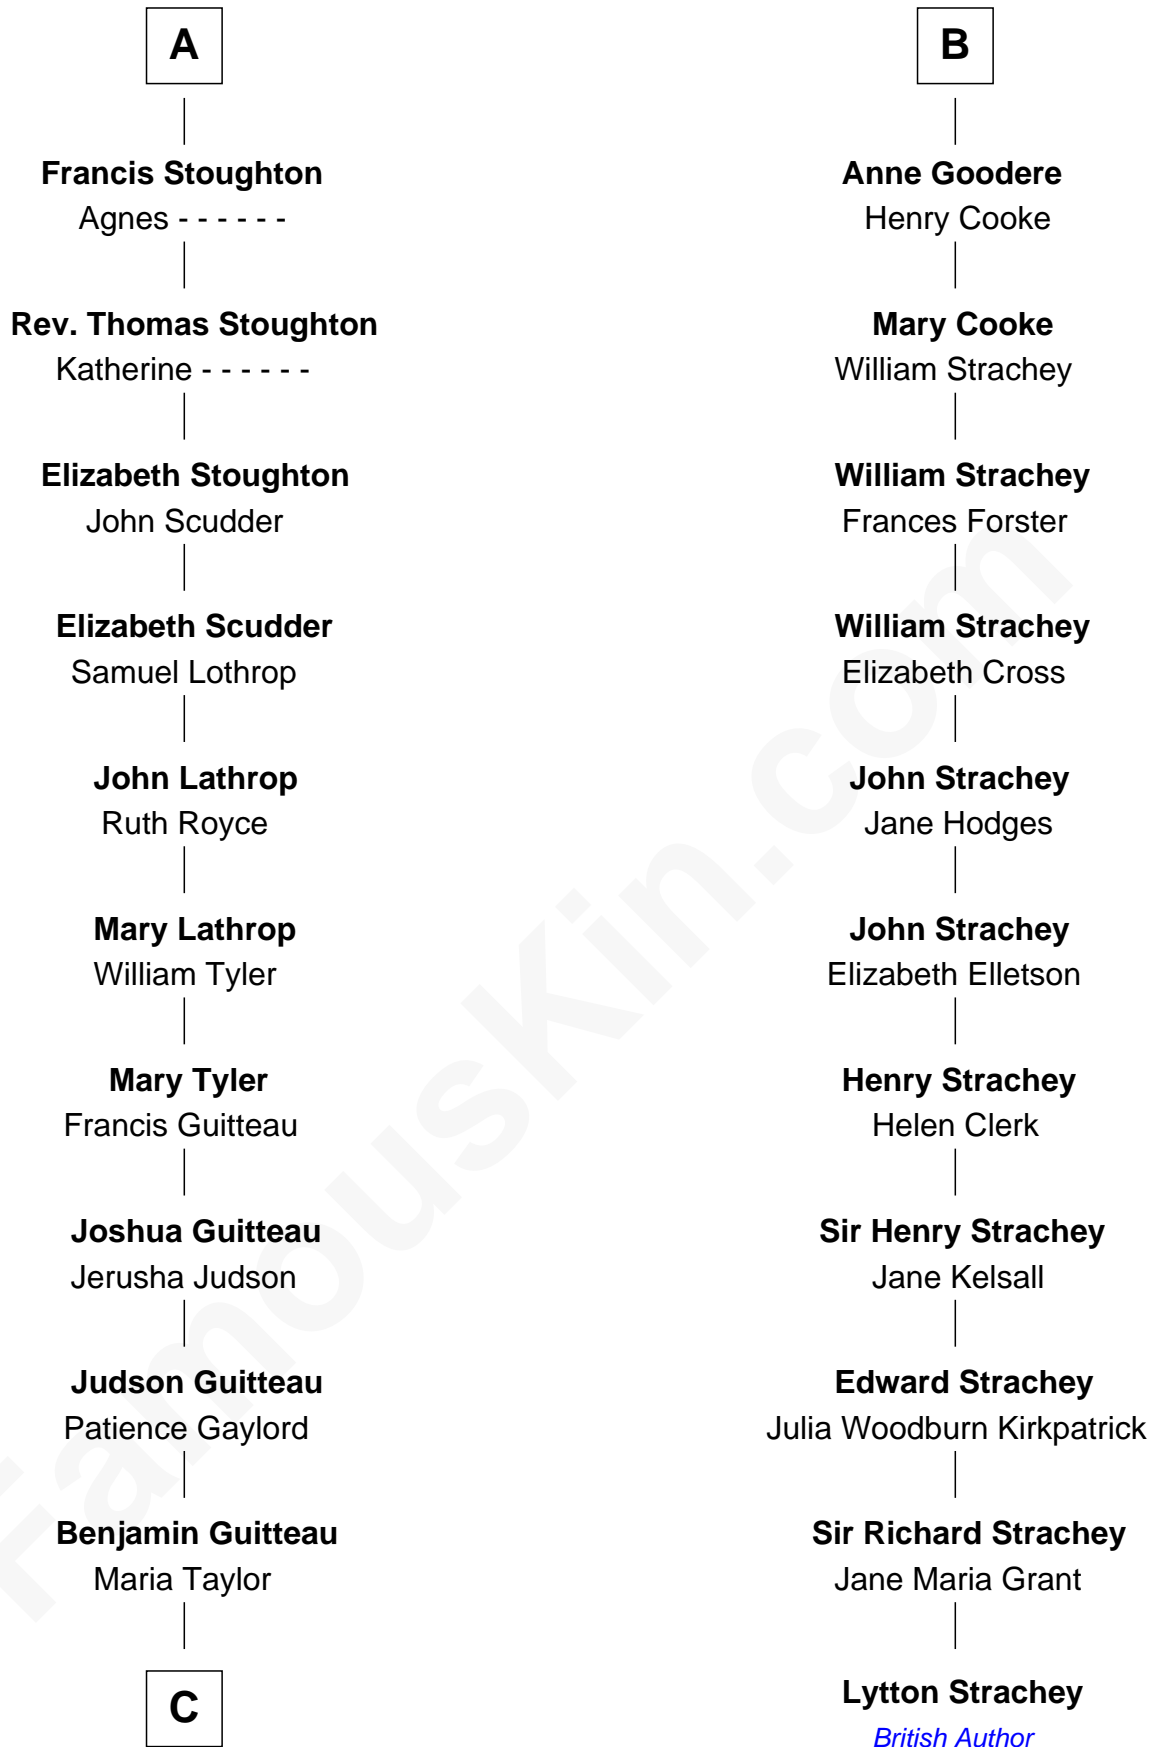

FamousKin.com Relationship Chart of

Henry A. Wallace

33rd U.S. Vice-President

17th cousin 3 times removed of

Lytton Strachey

Author and Co-Founder of Bloomsbury Group

Sir Roger Lewknor

Katherine Bardolf

C

—
Emmeline Guitteau

James Howell White

—
Mary Ann Matilda White

John Avery Brodhead

—
Carrie May Brodhead

Henry Cantwell Wallace

—
Henry A. Wallace

33rd U.S. Vice-President

FamousKin.com