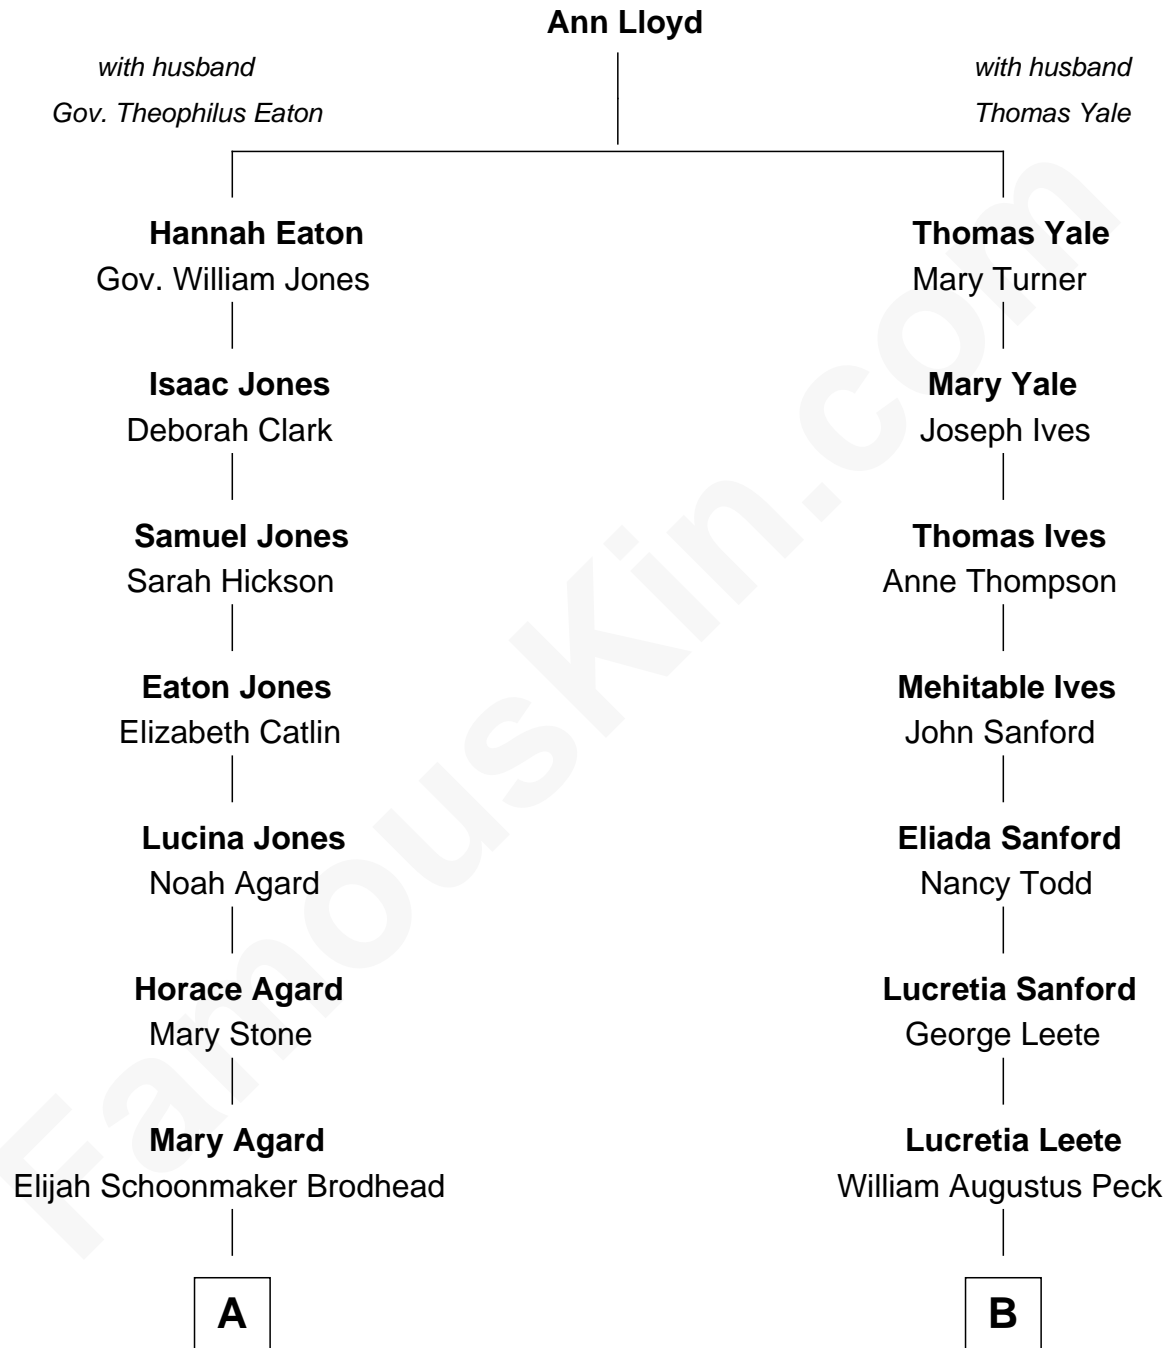

FamousKin.com Relationship Chart of

Henry A. Wallace

33rd U.S. Vice-President

9th cousin 2 times removed of

Mizuo Peck

TV and Movie Actress

A

John Avery Brodhead
Mary Ann Matilda White

Carrie May Brodhead
Henry Cantwell Wallace

Henry A. Wallace
33rd U.S. Vice-President

B

George Lyman Peck
Fanny Craft Fosdick

George Leete Peck
Katharine May Tolles

Laurence Tolles Peck
Barbara Field

George Leete Peck
Sanae Mizusawa