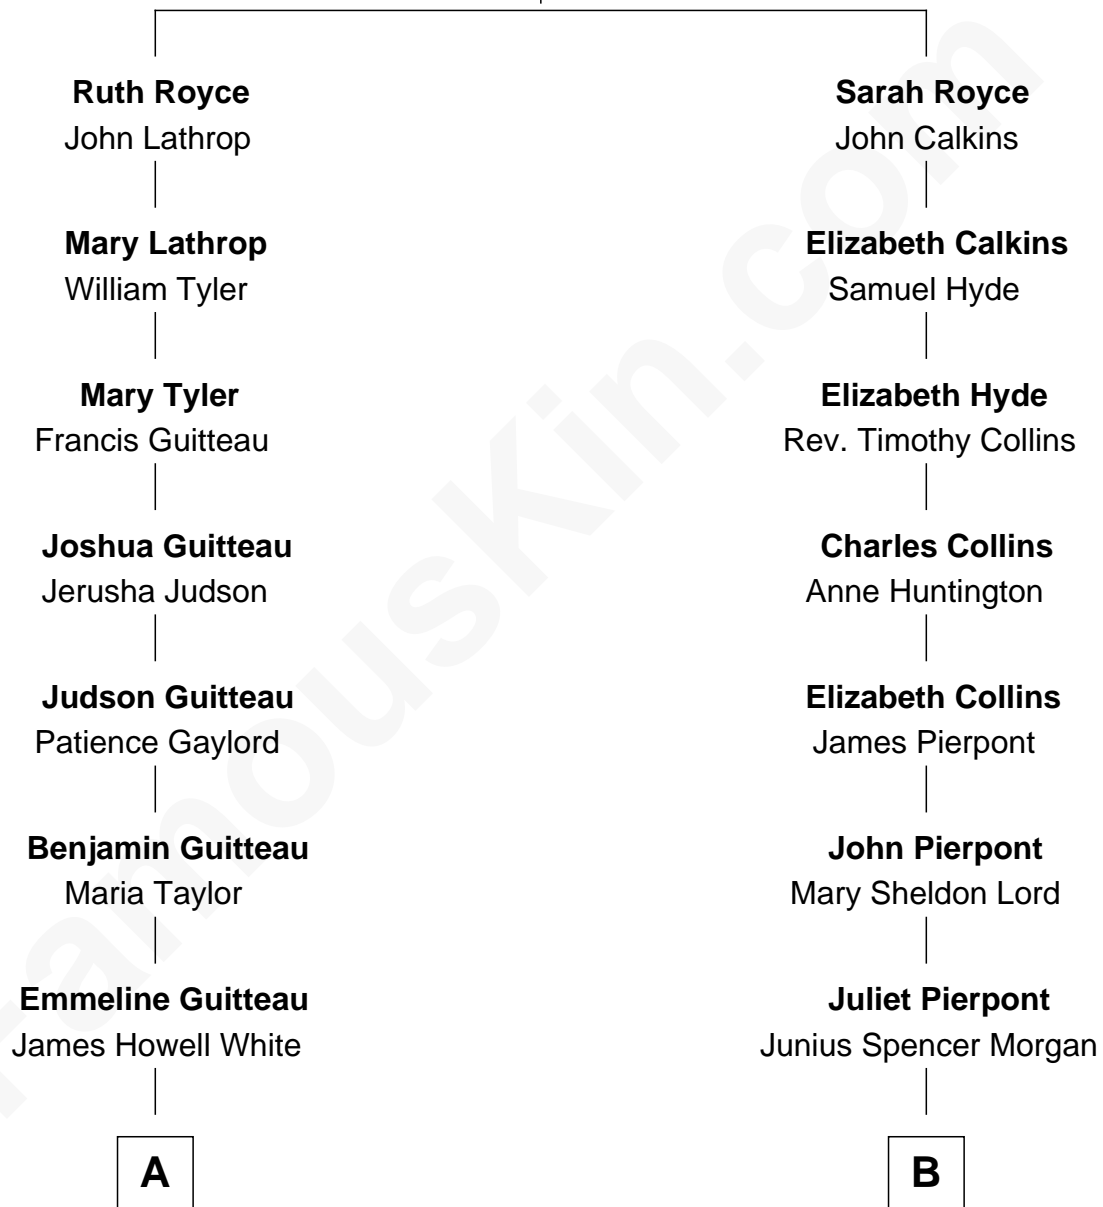

# FamousKin.com Relationship Chart of

**Henry A. Wallace**

*33rd U.S. Vice-President*

9th cousin of

**Henry Sturgis Morgan**

*Co-Founder of Morgan Stanley*

**Robert Royce**

Mary - - - - -

**A**

**Mary Ann Matilda White**

John Avery Brodhead

**Carrie May Brodhead**

Henry Cantwell Wallace

**Henry A. Wallace**

*33rd U.S. Vice-President*

**B**

**John Pierpont Morgan**

Frances Louisa Tracy

**John Pierpont Morgan**

Jane Norton Grew

**Henry Sturgis Morgan**

*Co-Founder of Morgan Stanley*

FamousKin.com