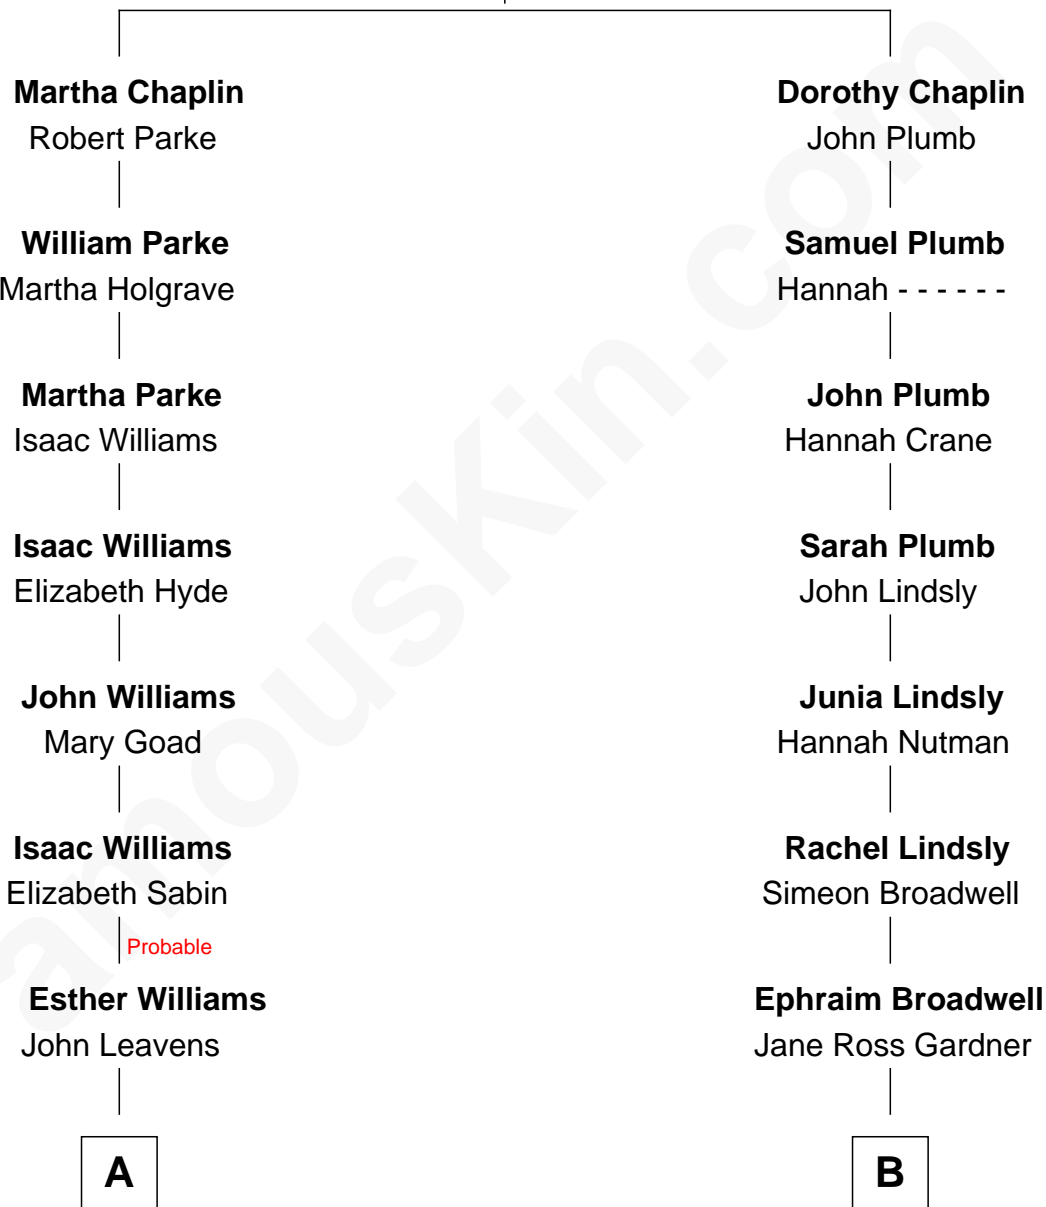

FamousKin.com Relationship Chart of

Henry A. Wallace

33rd U.S. Vice-President

10th cousin 1 time removed of

Thomas J. Watson, Jr.

President and CEO of I.B.M.

William Chaplin
Agnes Holborough

A

Matilda Leavens
John Howell White

James Howell White
Emmeline Guitteau

Mary Ann Matilda White
John Avery Brodhead

Carrie May Brodhead
Henry Cantwell Wallace

Henry A. Wallace
33rd U.S. Vice-President

B

John Broadwell
Margaretta Embree