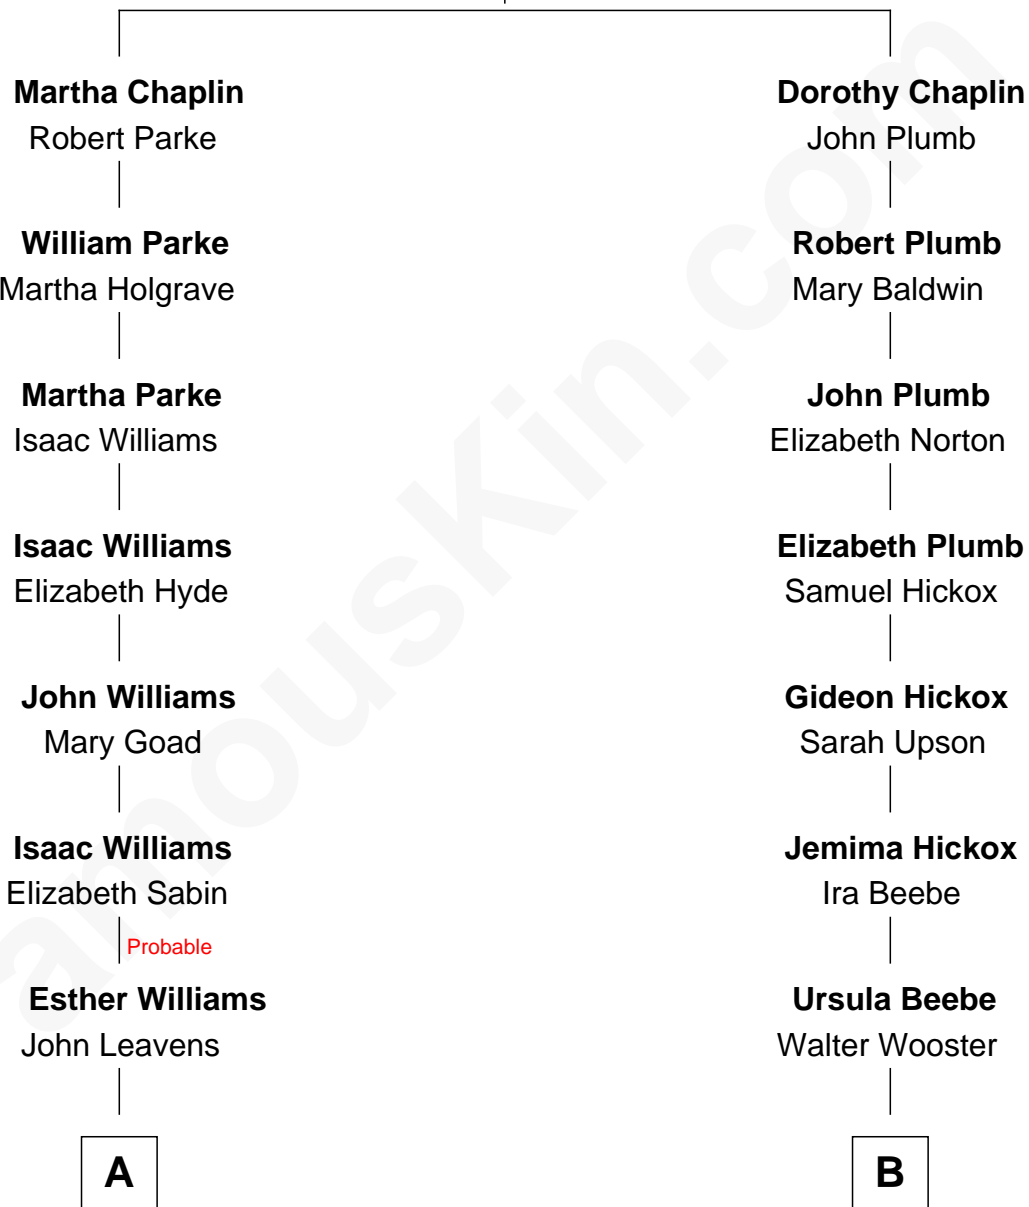

# FamousKin.com Relationship Chart of

**Henry A. Wallace**

*33rd U.S. Vice-President*

11th cousin 1 time removed of

**Felicity Huffman**

*TV & Movie Actress*

**William Chaplin**  
Agnes Holborough

**A**

**Matilda Leavens**  
John Howell White

**James Howell White**  
Emmeline Guitteau

**Mary Ann Matilda White**  
John Avery Brodhead

**Carrie May Brodhead**  
Henry Cantwell Wallace

**Henry A. Wallace**  
*33rd U.S. Vice-President*

**B**

**David Wooster**  
Anna Chatfield

**Hollis Wooster**  
Esther Betsey Whitney

**Effie Grace Wooster**  
Frederick Solyman Brown

**Grace Brown**  
Frank H. Maher

**Roger Tallman Maher**  
Grace Valle Ewing