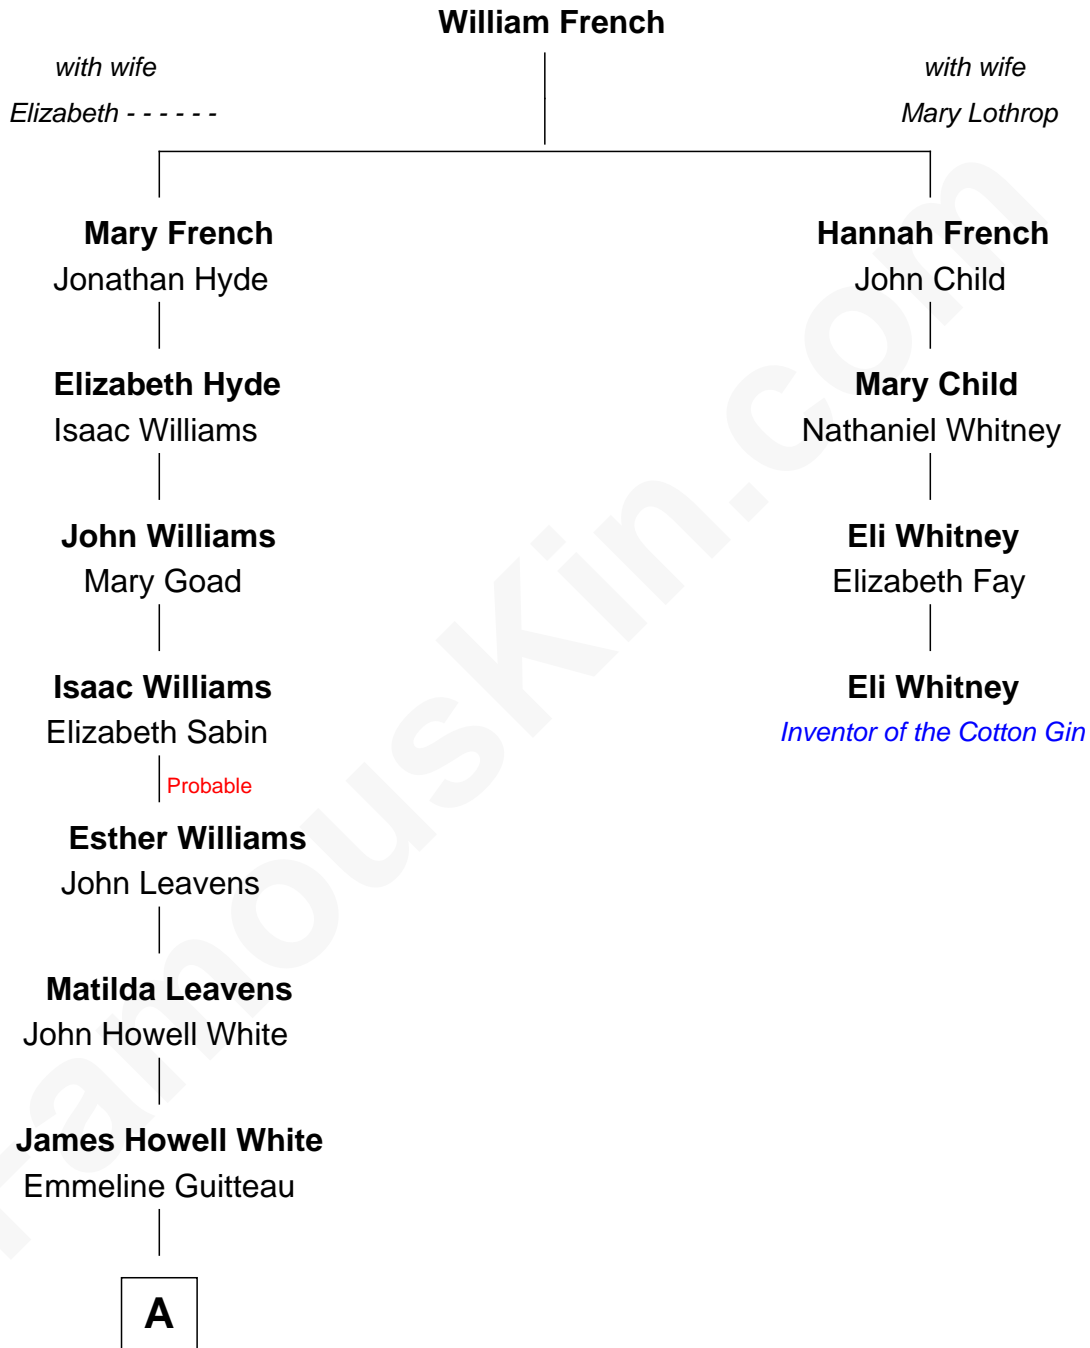

FamousKin.com Relationship Chart of

Henry A. Wallace

33rd U.S. Vice-President

3rd cousin 6 times removed of

Eli Whitney

Inventor of the Cotton Gin

A

—
Mary Ann Matilda White

John Avery Brodhead

—
Carrie May Brodhead

Henry Cantwell Wallace

—
Henry A. Wallace

33rd U.S. Vice-President

FamousKin.com