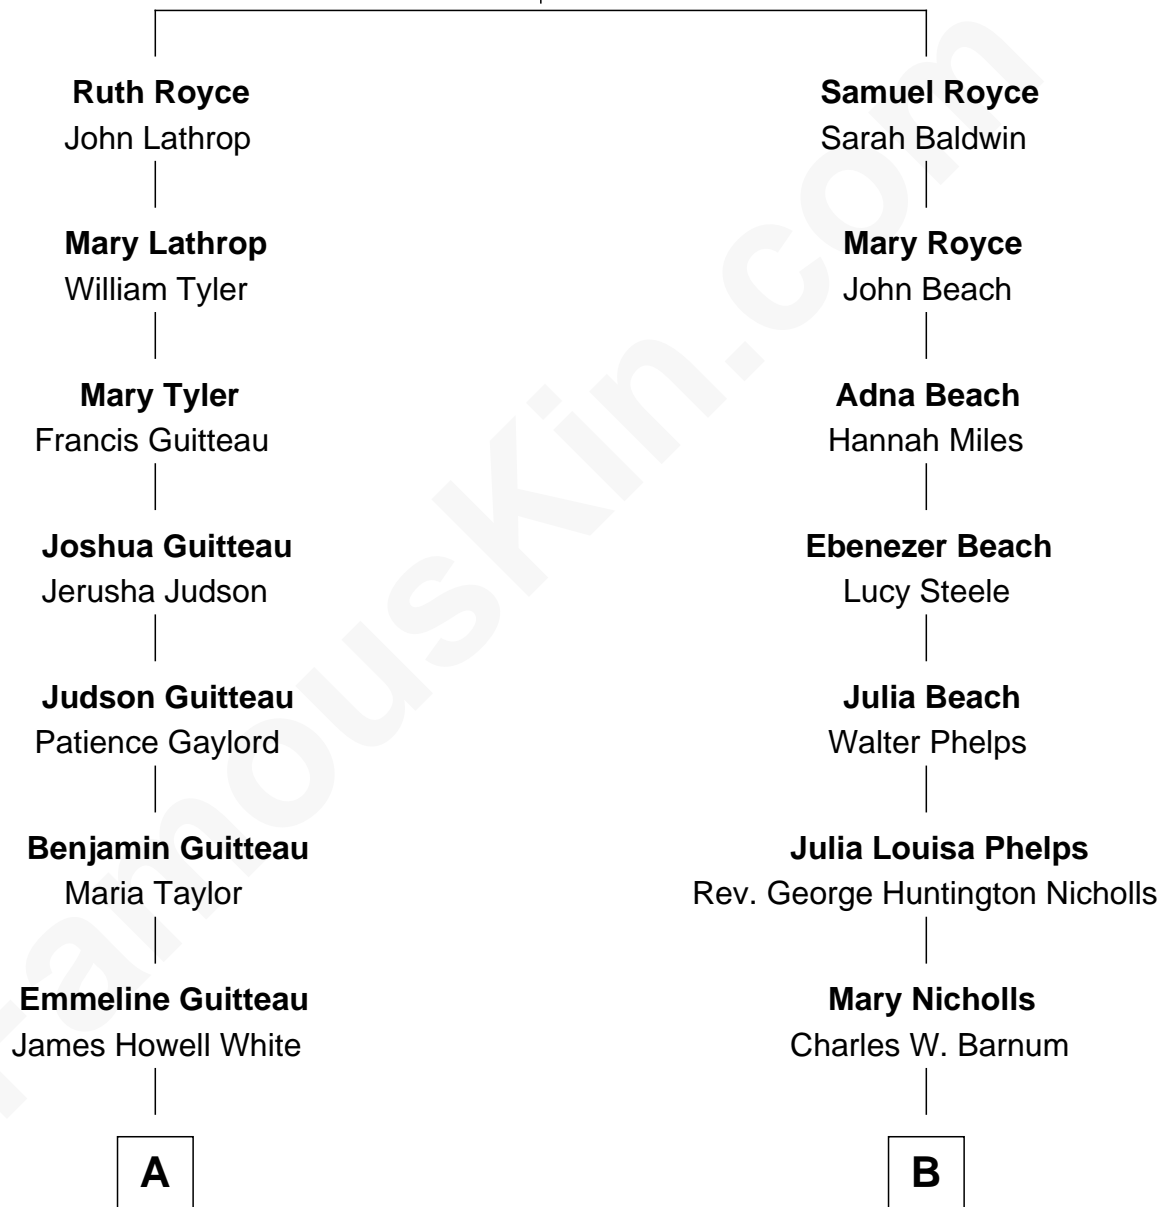

FamousKin.com Relationship Chart of

Henry A. Wallace

33rd U.S. Vice-President

9th cousin 1 time removed of

Treat Williams

TV & Movie Actor

Robert Royce

Mary - - - - -

A

Mary Ann Matilda White

John Avery Brodhead

Carrie May Brodhead

Henry Cantwell Wallace

Henry A. Wallace

33rd U.S. Vice-President

B