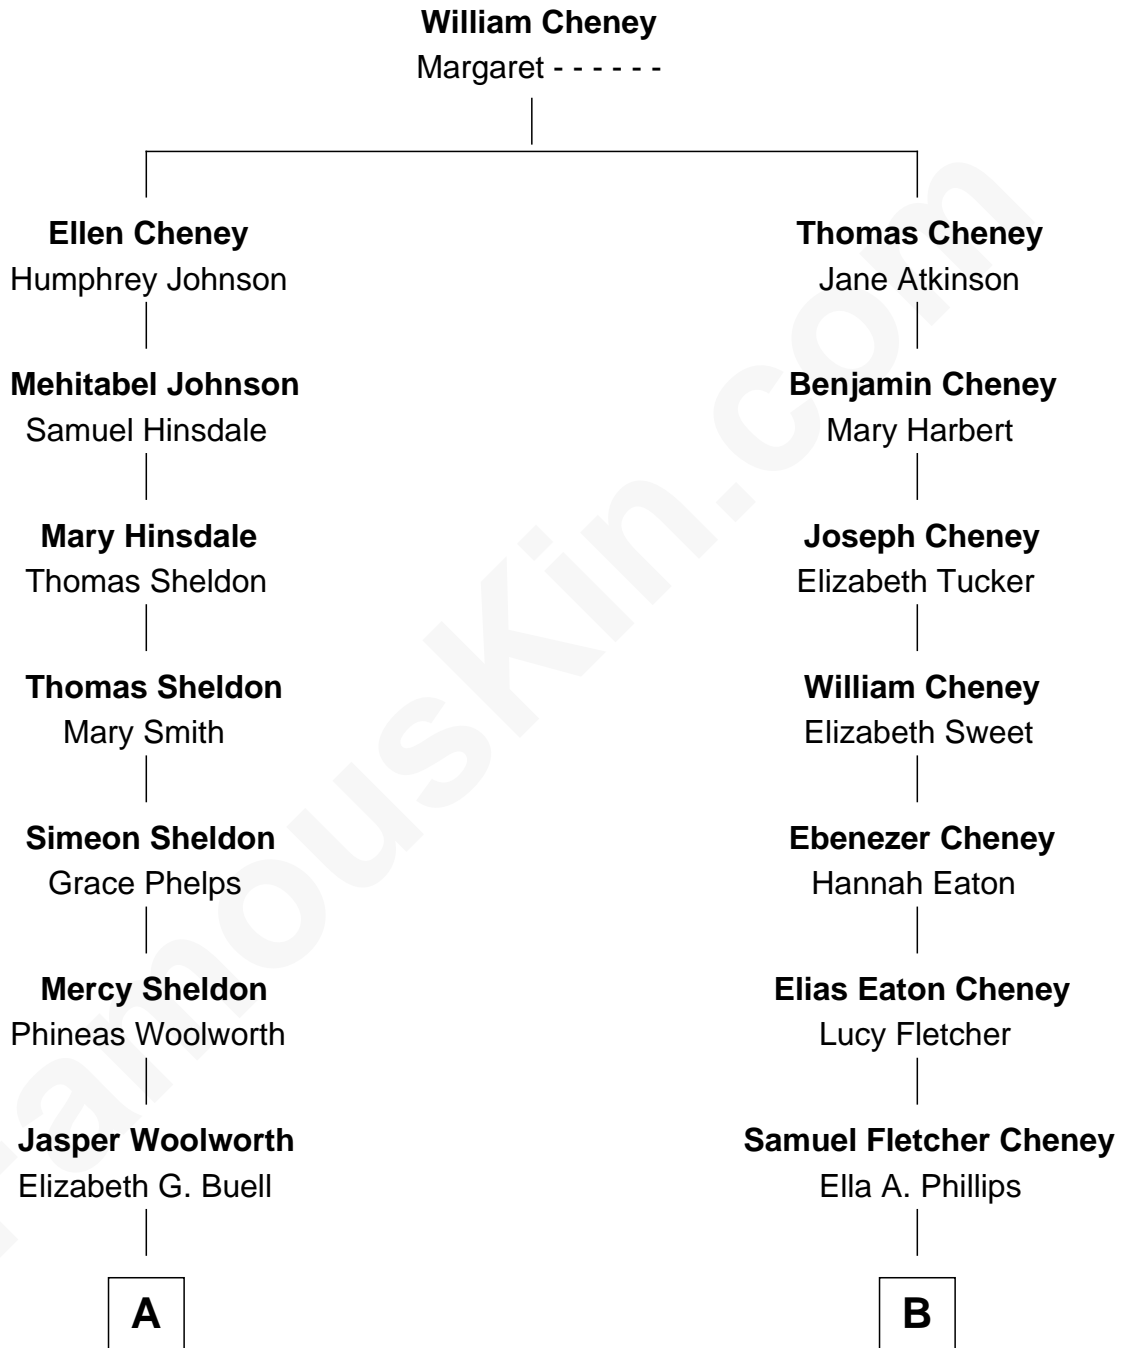

FamousKin.com

Relationship Chart of

Frank W. Woolworth

Founder of F.W. Woolworth Company

8th cousin 1 time removed of

Dick Cheney

46th U.S. Vice-President

FamousKin.com