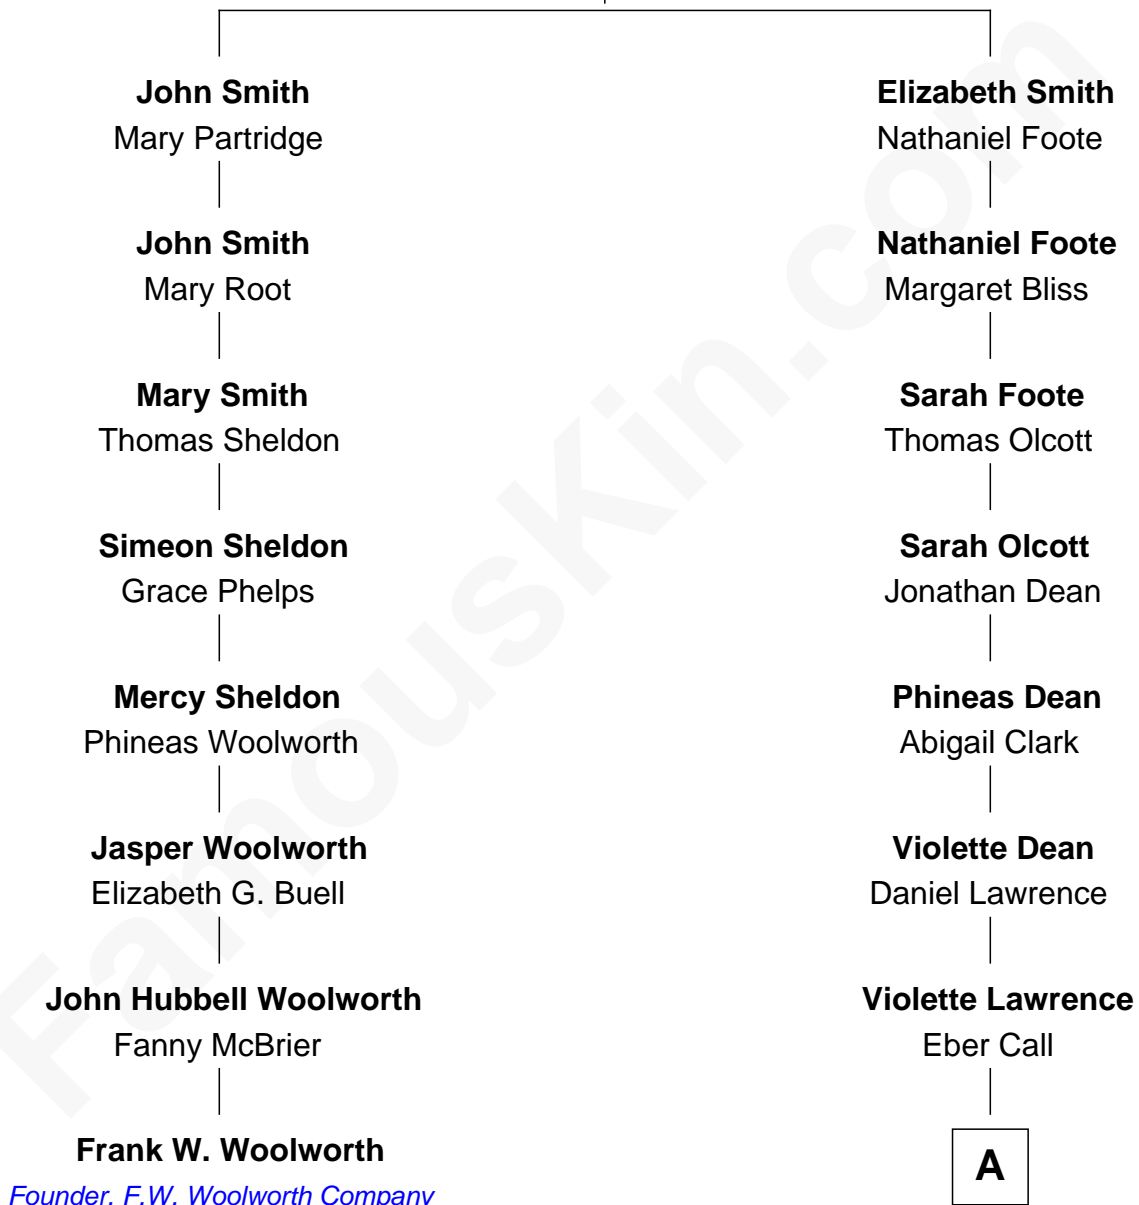

FamousKin.com

Relationship Chart of

Frank W. Woolworth

Founder of F.W. Woolworth Company

7th cousin 2 times removed of

Walt Disney

Co-Founder of The Walt Disney Company

Samuel Smith
Elizabeth Smith

A

—
Charles Call
Henrietta Gross

—
Flora Call
Elias Charles Disney

—
Walt Disney
Co-Founder of The Walt Disney Co.

FamousKin.com