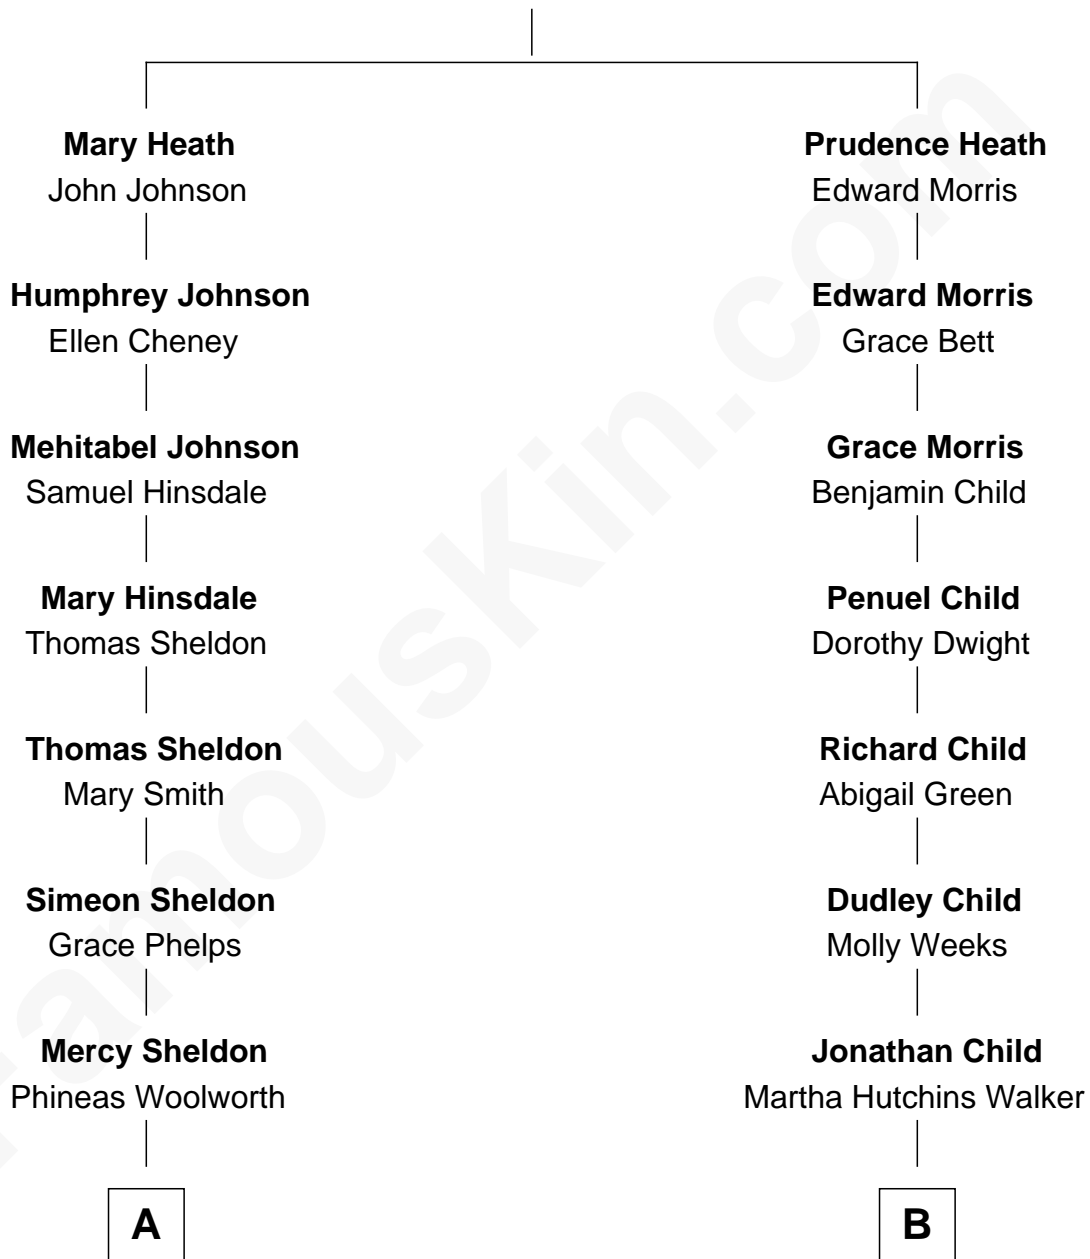

FamousKin.com

Relationship Chart of

Frank W. Woolworth

Founder of F.W. Woolworth Company

9th cousin 1 time removed of

Mark Isham

Musician, Film Composer

William Heath

Agnes Cheney

A

Jasper Woolworth

Elizabeth G. Buell

John Hubbell Woolworth

Fanny McBrier

Frank W. Woolworth

Founder, F.W. Woolworth Company