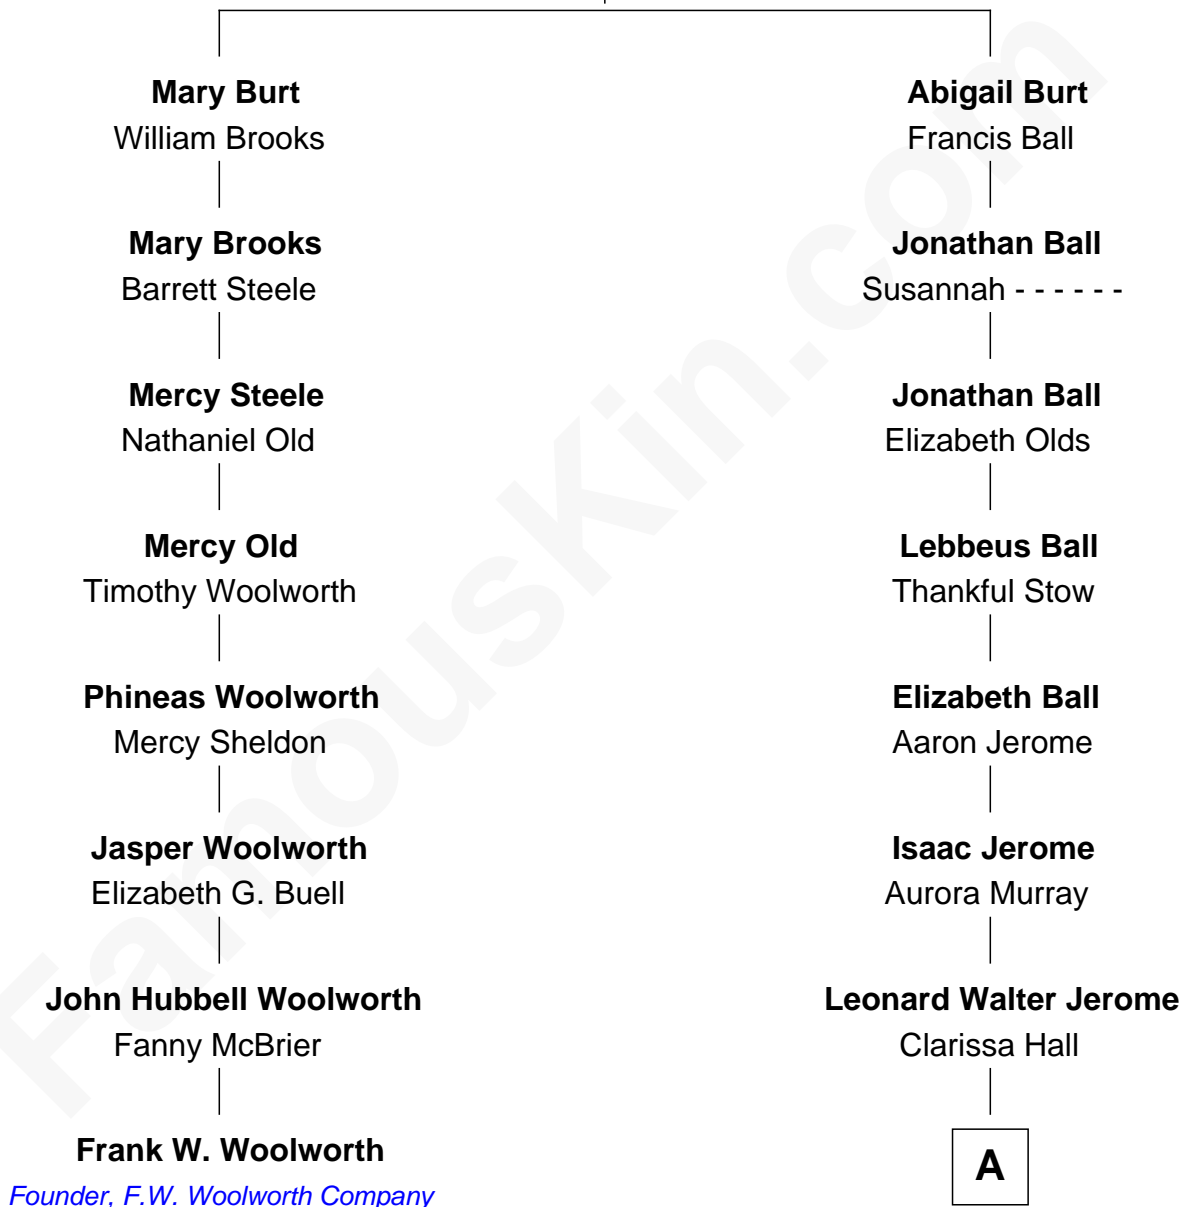

## Relationship Chart of

### Frank W. Woolworth

Founder of F.W. Woolworth Company

7th cousin 1 time removed of

### Sir Winston Churchill

Prime Minister of the United Kingdom

**Henry Burt**  
Eulalia Marche

A

—  
**Jeanette Jerome**

Randolph Henry Spencer-Churchill

—  
**Sir Winston Churchill**

*Prime Minister of the United Kingdom*