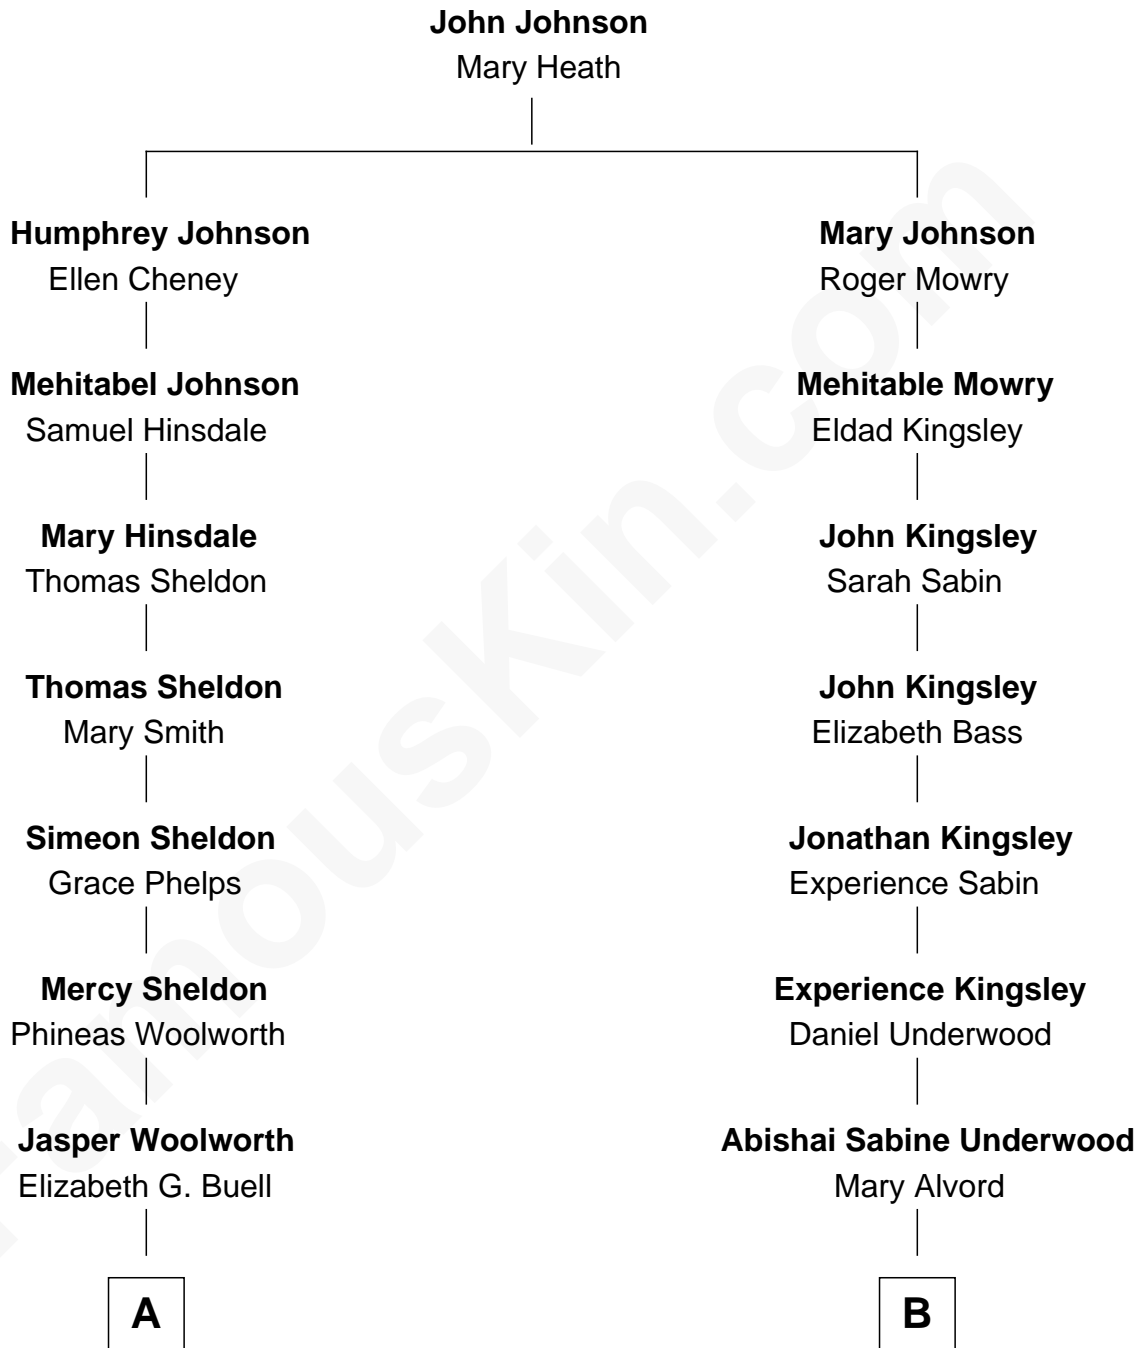

FamousKin.com

Relationship Chart of

Frank W. Woolworth

Founder of F.W. Woolworth Company

8th cousin of

Bert Underwood

Pioneers, Stereoscopic and News Photography

FamousKin.com