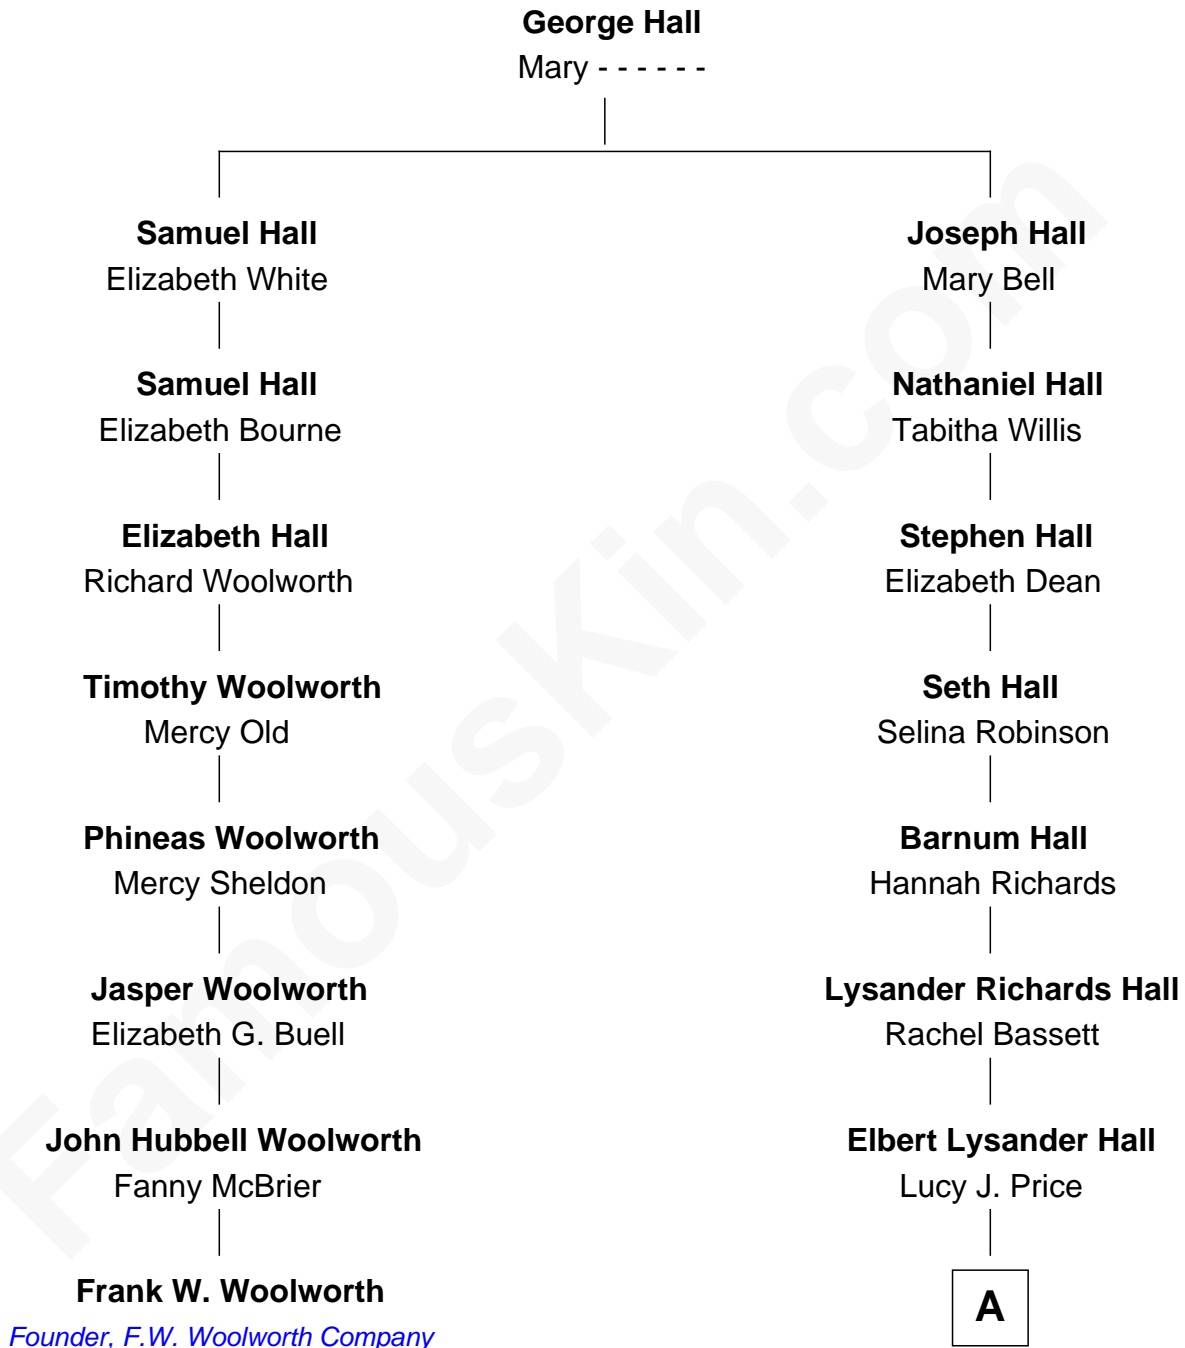

FamousKin.com

Relationship Chart of

Frank W. Woolworth

Founder of F.W. Woolworth Company

7th cousin 2 times removed of

Geena Davis

Movie and TV Actress

A

Florence Martha Hall
Dr. William Henry Cook

Lucille Martha Cook
William Frank Davis

Geena Davis
Movie and TV Actress

FamousKin.com