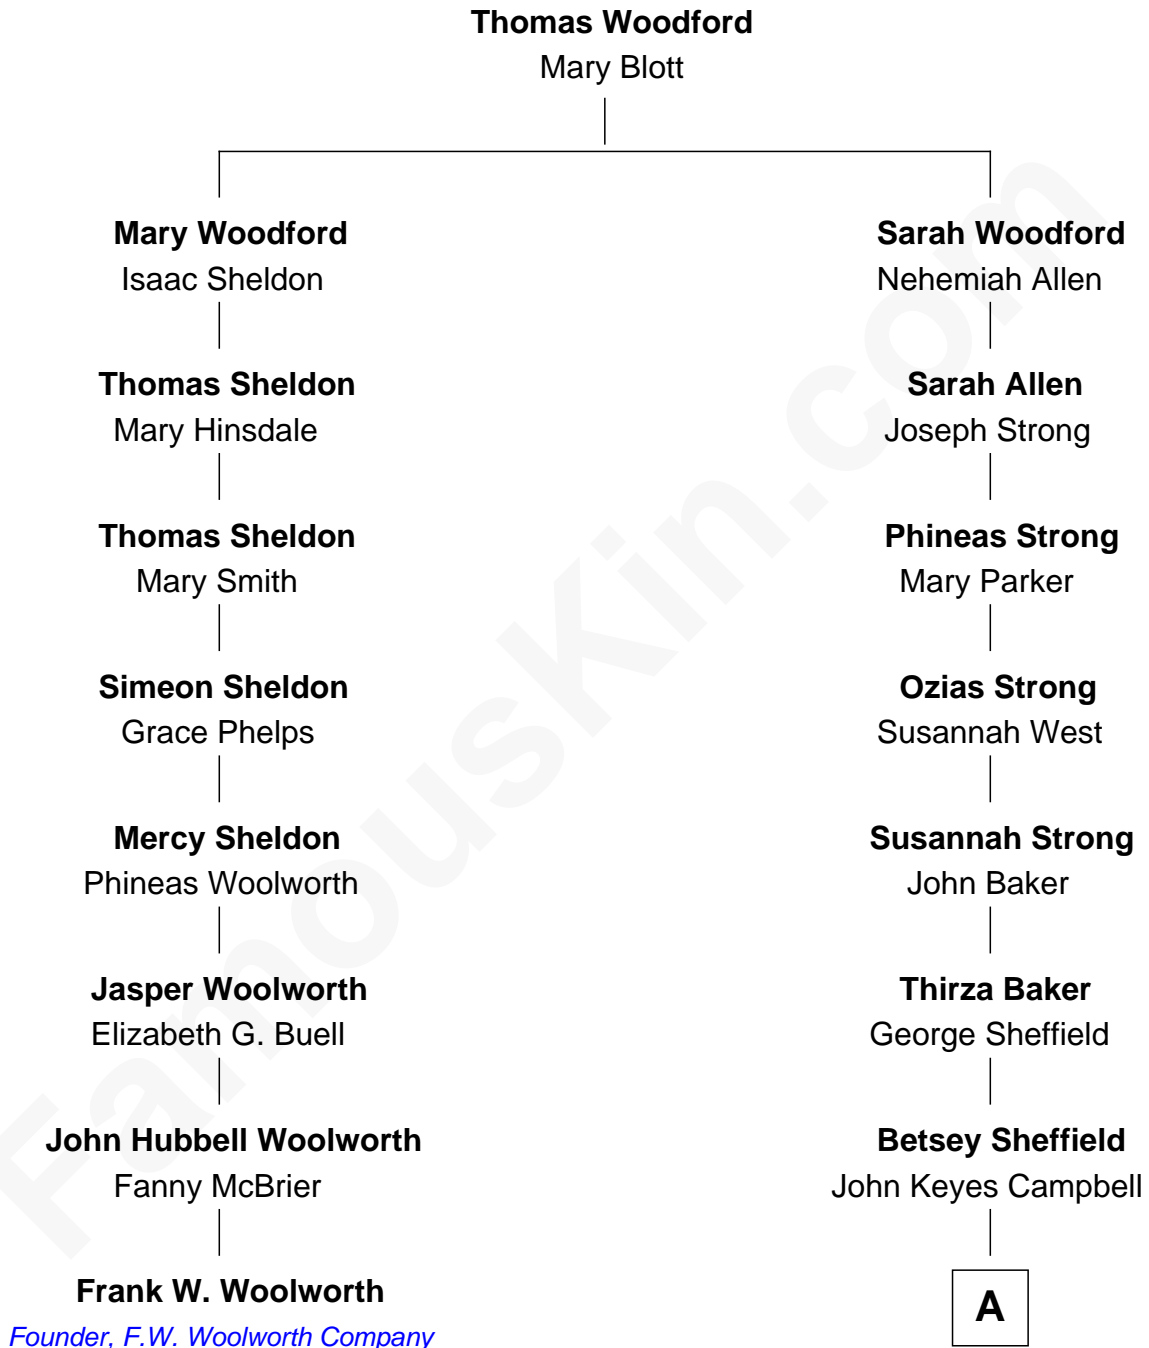

FamousKin.com

Relationship Chart of

Frank W. Woolworth

Founder of F.W. Woolworth Company

7th cousin 3 times removed of

Glenn Close

Movie, Television, and Stage Actress

A

—
Mary L. Campbell
Charles Arthur Moore

—
Charles Arthur Moore
Elizabeth Hyde

—
Elizabeth Mary H. Moore
Dr. William Taliaferro Close

—
Glenn Close
Movie, Television, and Stage Actress