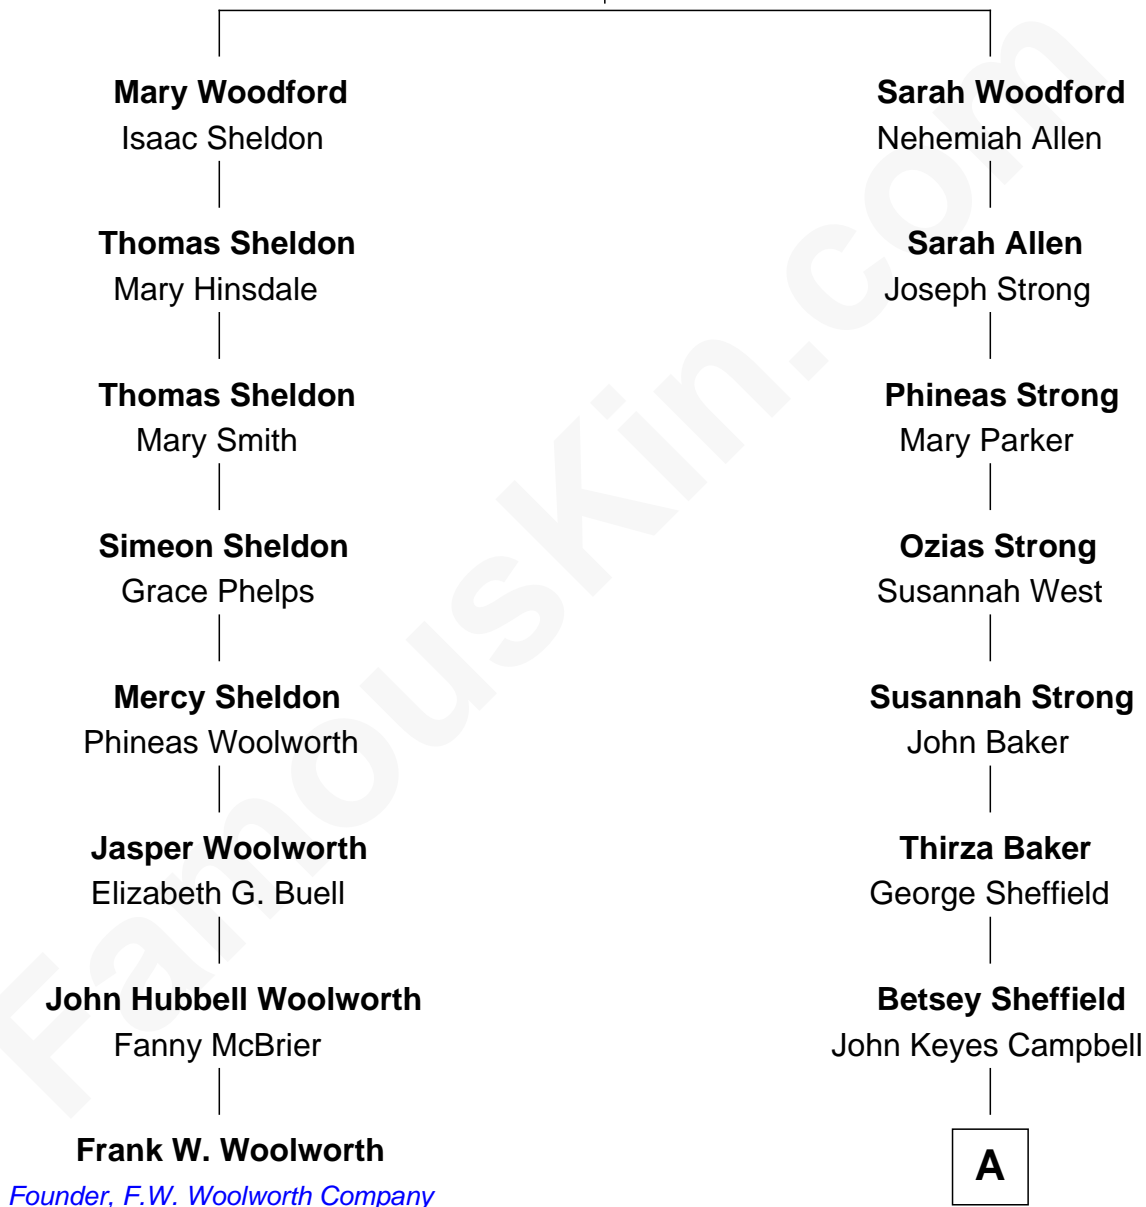

## Relationship Chart of

### Frank W. Woolworth

Founder of F.W. Woolworth Company

7th cousin 4 times removed of

**Brooke Shields**

Movie Actress and Model

**Thomas Woodford**

Mary Blott

**A**

—  
**Mary L. Campbell**  
Charles Arthur Moore

—  
**Mary Elsie Moore**  
Prince Marina Torlonia

—  
**Princess Donna Marina Torlonia**  
Francis Xavier Shields

—  
**Francis Alexander Shields**  
Theresia Anna Lilian Maria Schmon