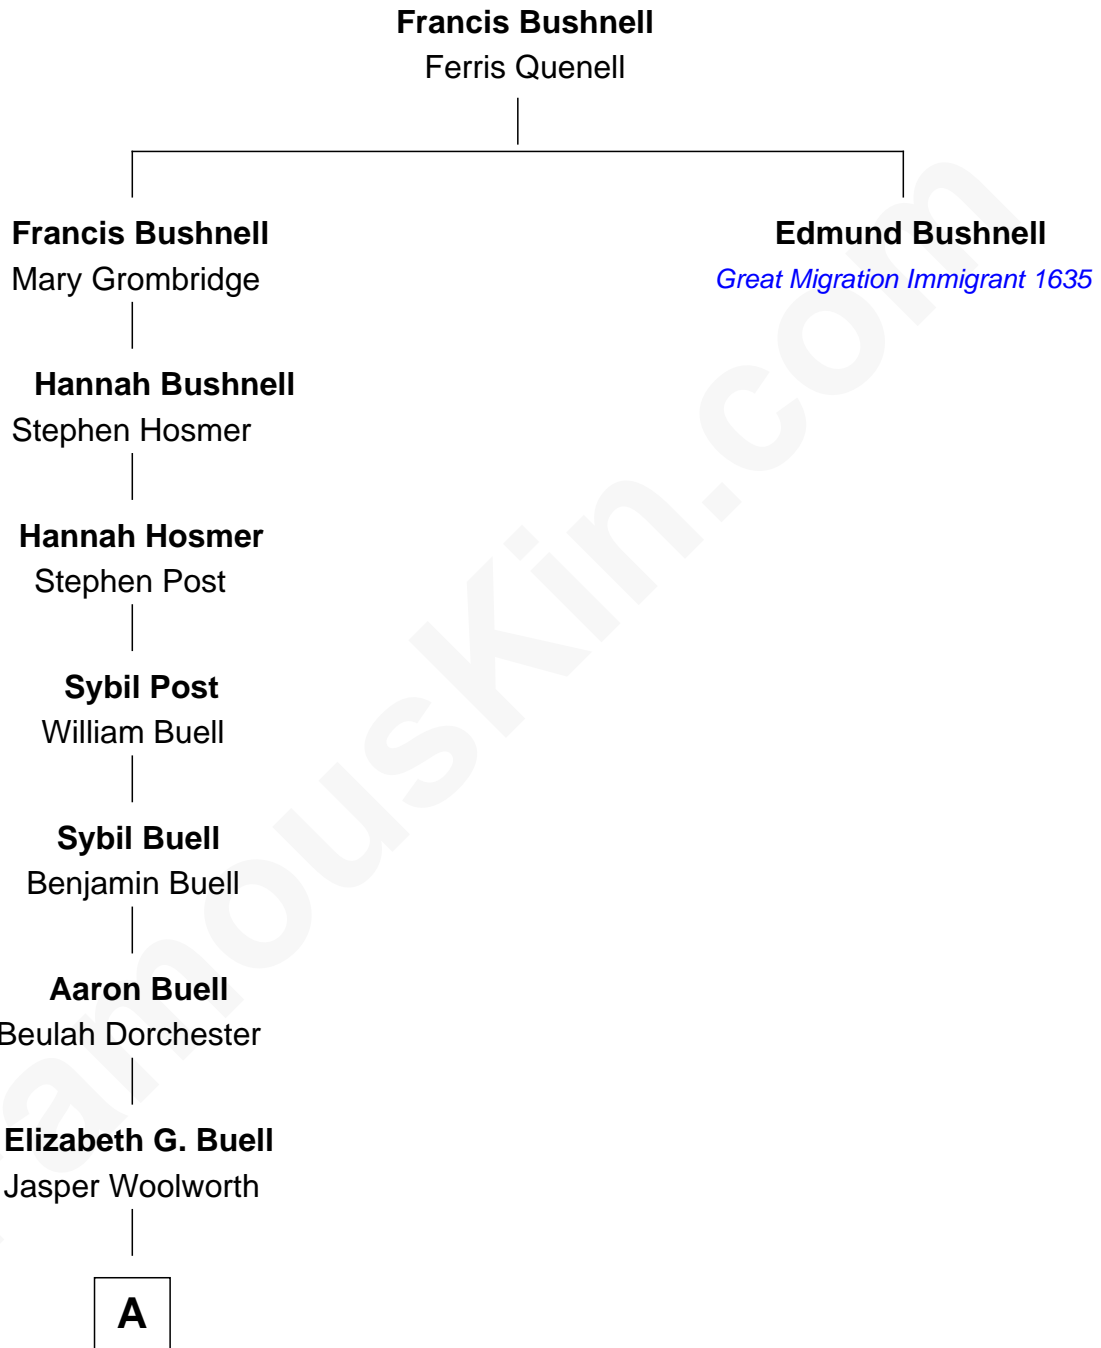

FamousKin.com Relationship Chart of

Frank W. Woolworth

Founder of F.W. Woolworth Company

6th great-grandnephew of

Edmund Bushnell

(c1606 - 1636) Great Migration Immigrant 1635

A

|
John Hubbell Woolworth

Fanny McBrier

|
Frank W. Woolworth

Founder, F.W. Woolworth Company

FamousKin.com