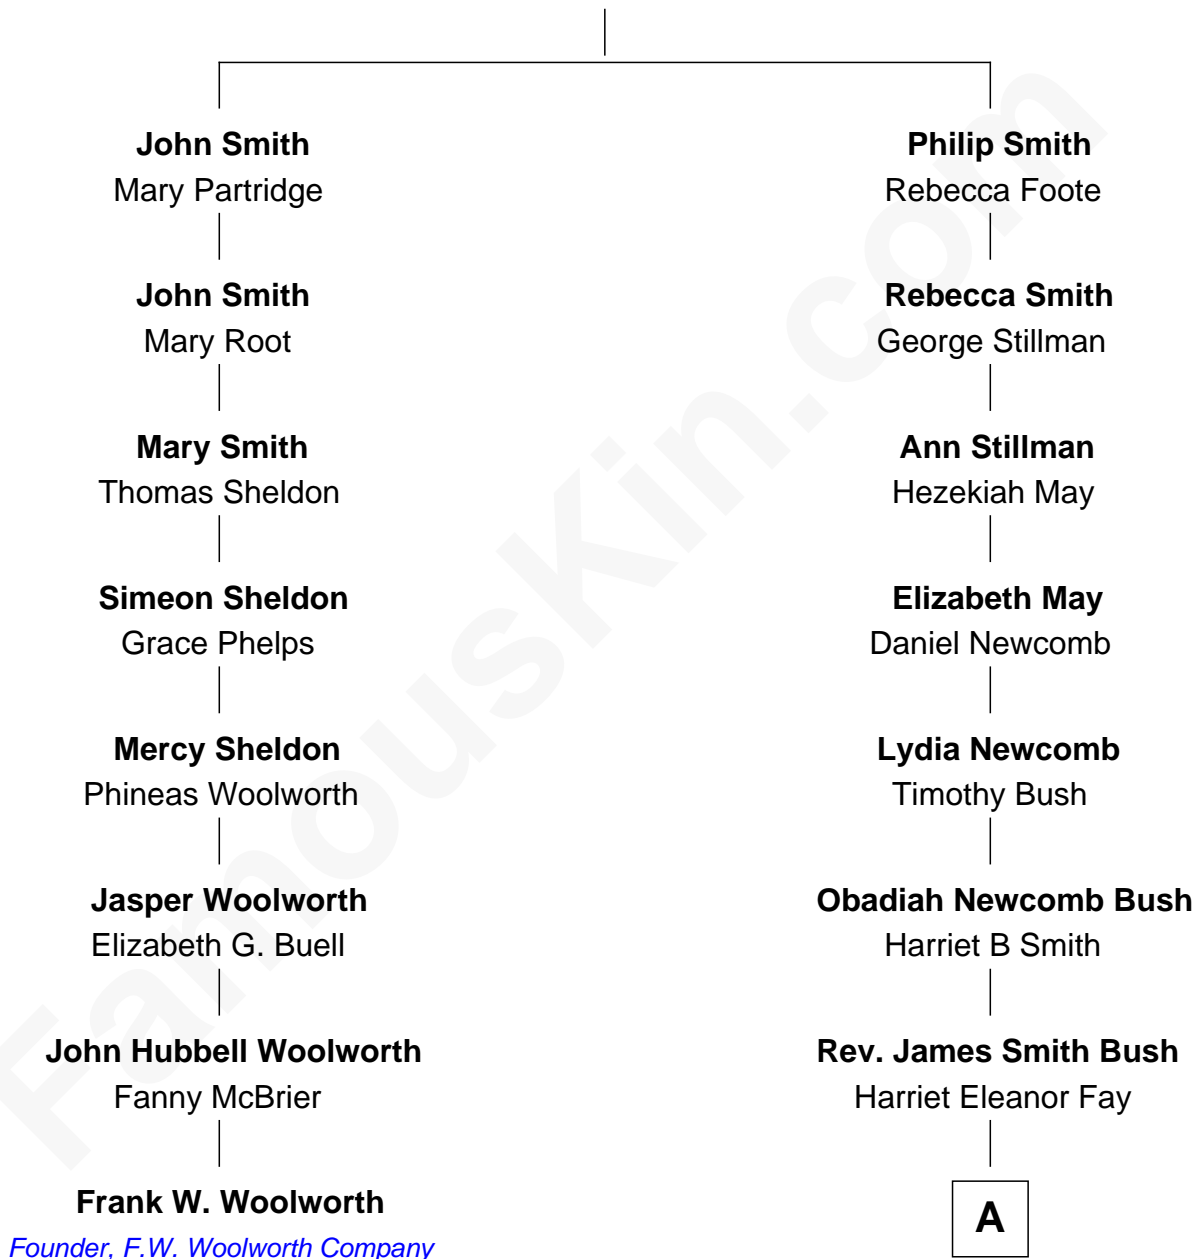

## Relationship Chart of

### Frank W. Woolworth

Founder of F.W. Woolworth Company

7th cousin 2 times removed of

### George H. W. Bush

41st U.S. President

**Samuel Smith**

Elizabeth Smith

**A**

Samuel Prescott Bush

Flora Sheldon

Prescott Sheldon Bush

Dorothy Wear Walker

George H. W. Bush

*41st U.S. President*

FamousKin.com