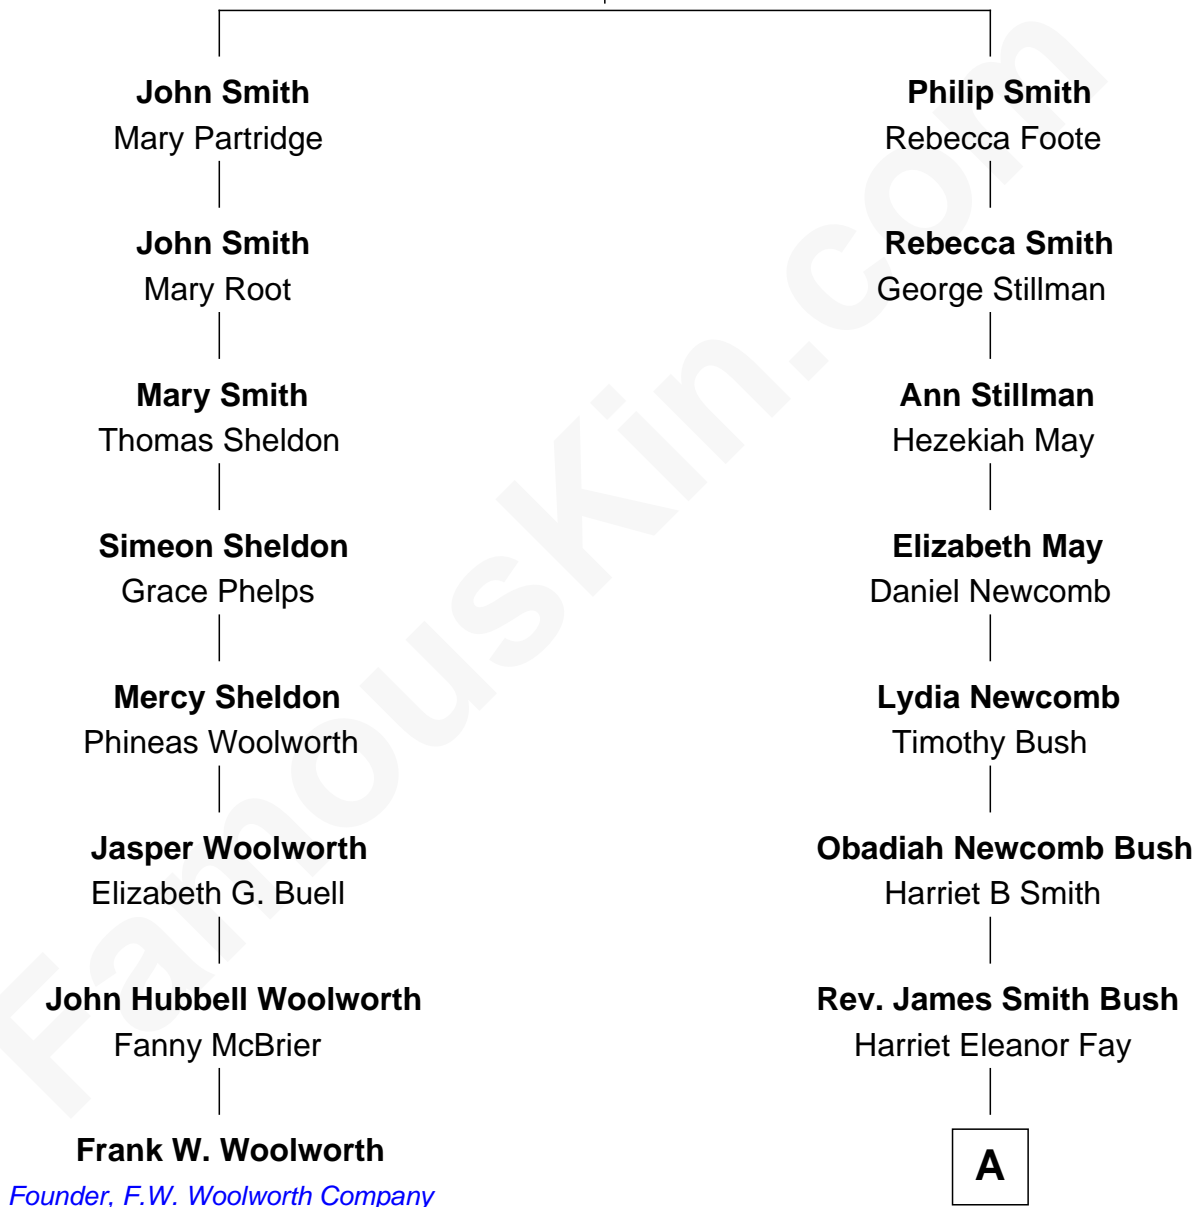

## Relationship Chart of

### Frank W. Woolworth

Founder of F.W. Woolworth Company

7th cousin 3 times removed of

**George W. Bush**  
43rd U.S. President

**Samuel Smith**  
Elizabeth Smith

A

Samuel Prescott Bush

Flora Sheldon

Prescott Sheldon Bush

Dorothy Wear Walker

George Herbert Walker Bush

Barbara Pierce

George W. Bush

*43rd U.S. President*

FamousKin.com