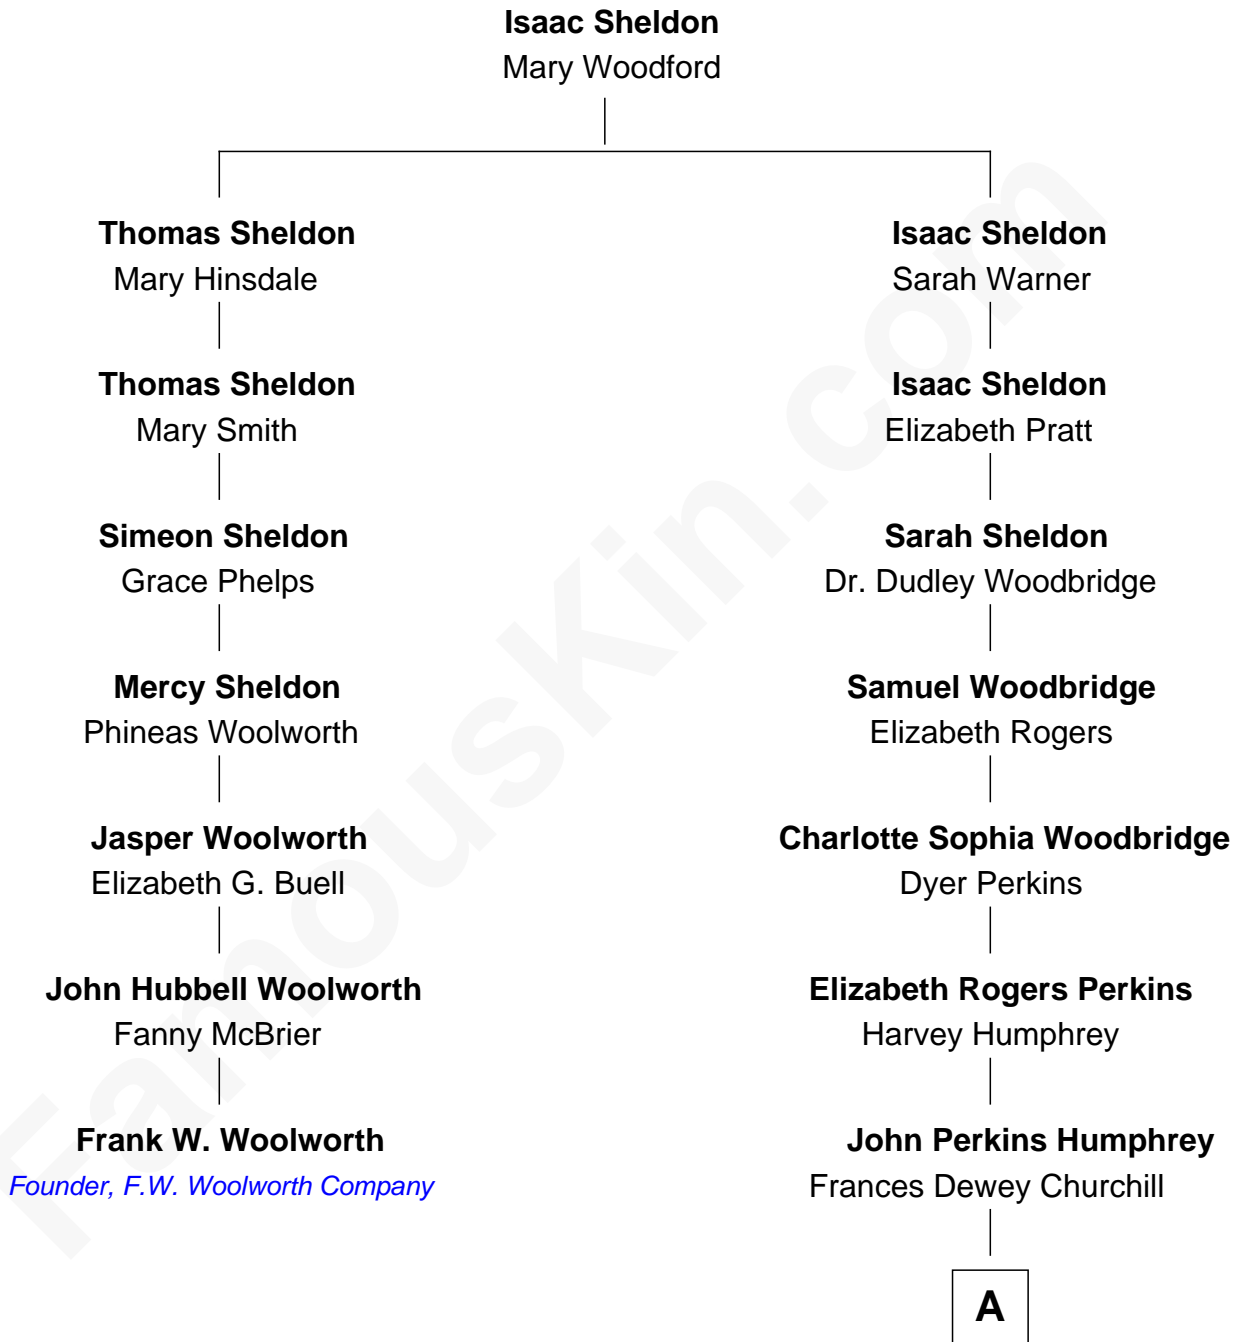

FamousKin.com

Relationship Chart of

Frank W. Woolworth

Founder of F.W. Woolworth Company

6th cousin 2 times removed of

Humphrey Bogart
Movie Actor

A

Maud Humphrey
Dr. Belmont Deforest Bogart