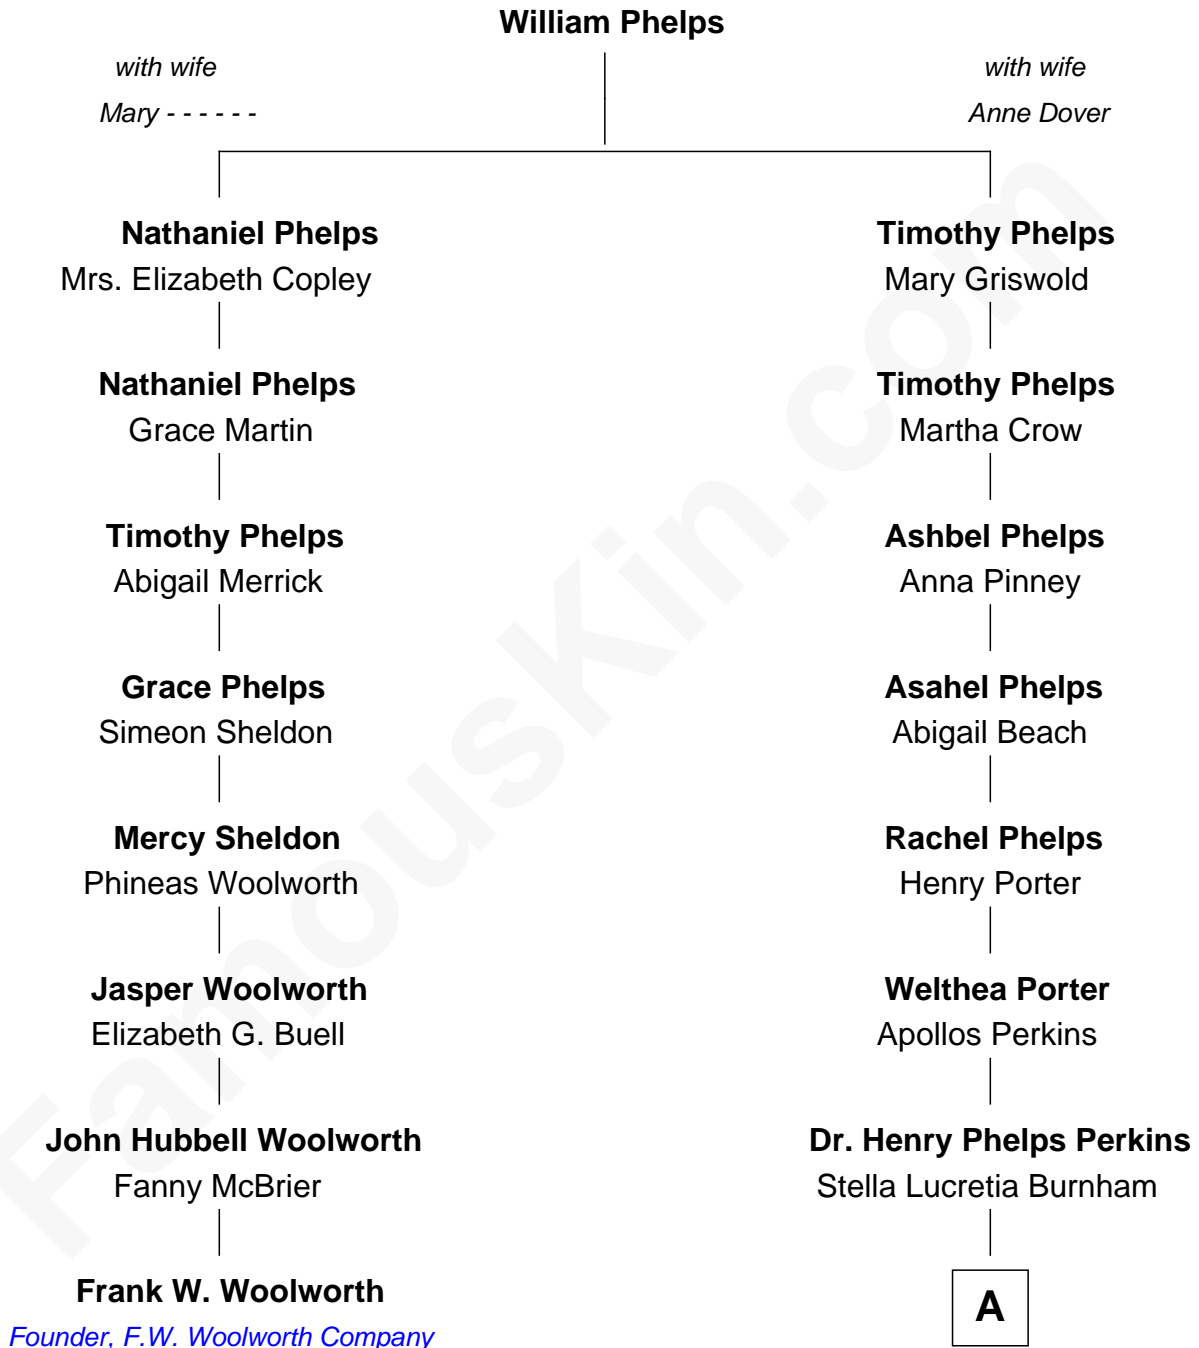

FamousKin.com

Relationship Chart of

Frank W. Woolworth

Founder of F.W. Woolworth Company

7th cousin 2 times removed of

Anthony Perkins

Movie Actor

A