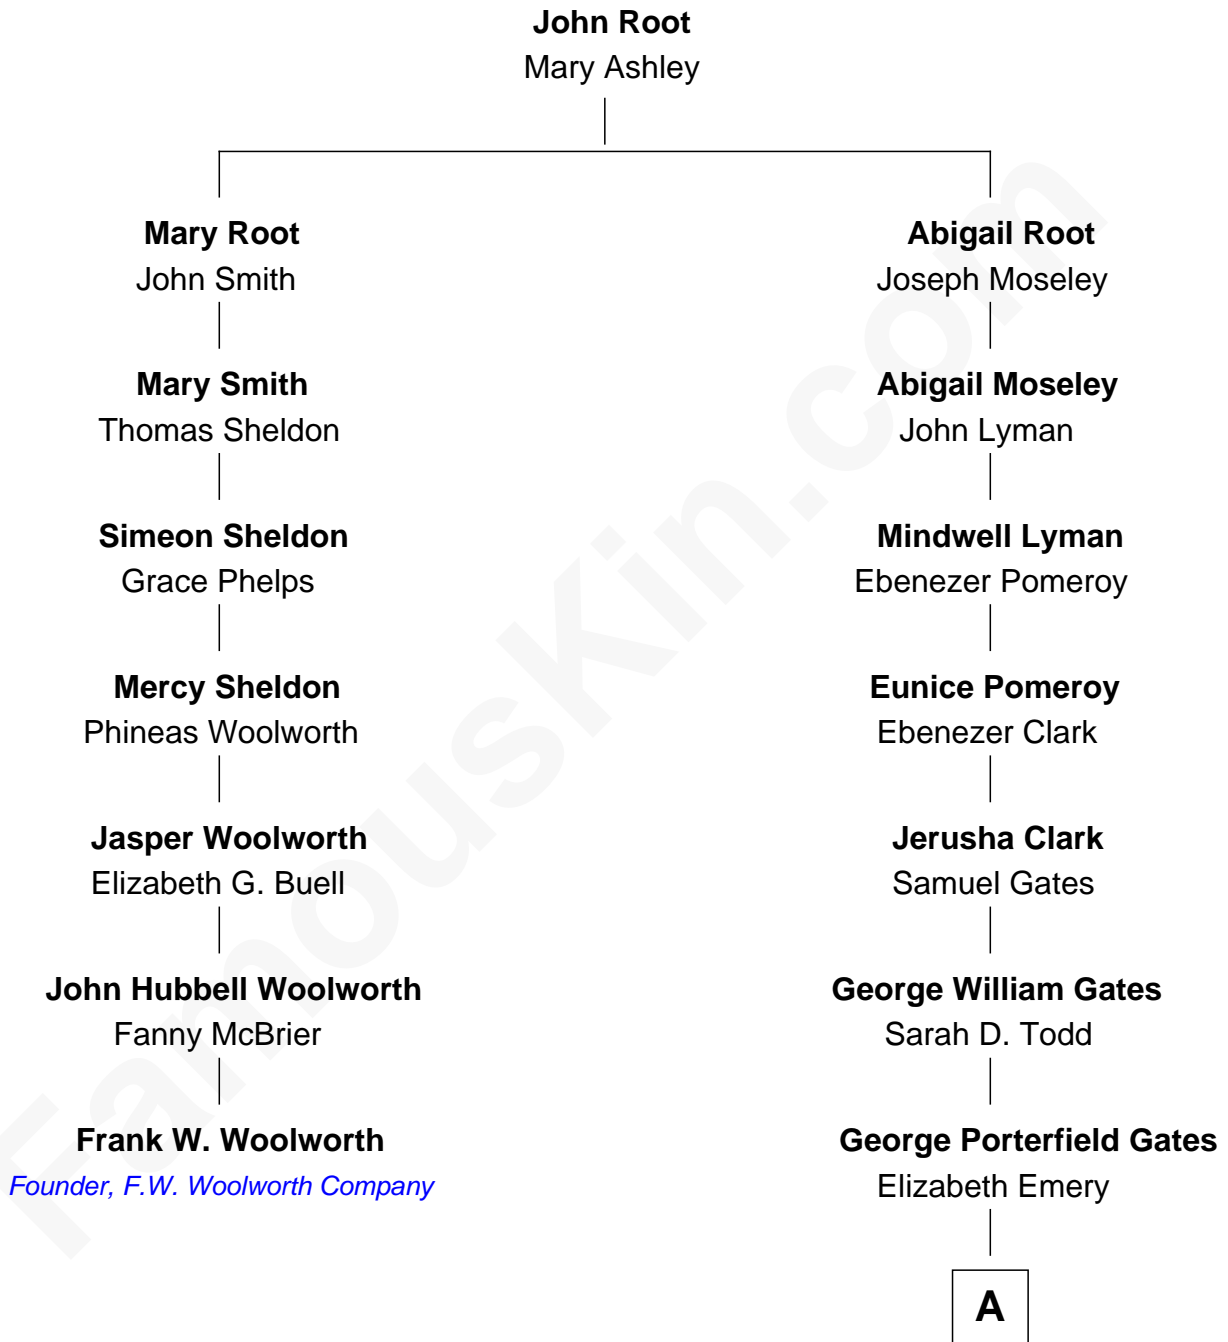

FamousKin.com

Relationship Chart of

Frank W. Woolworth

Founder of F.W. Woolworth Company

6th cousin 2 times removed of

Bess (Wallace) Truman

First Lady of President Harry S Truman

A

—
Margaret Elizabeth Gates

David Willick Wallace

—
Bess (Wallace) Truman

First Lady of Harry Truman

FamousKin.com