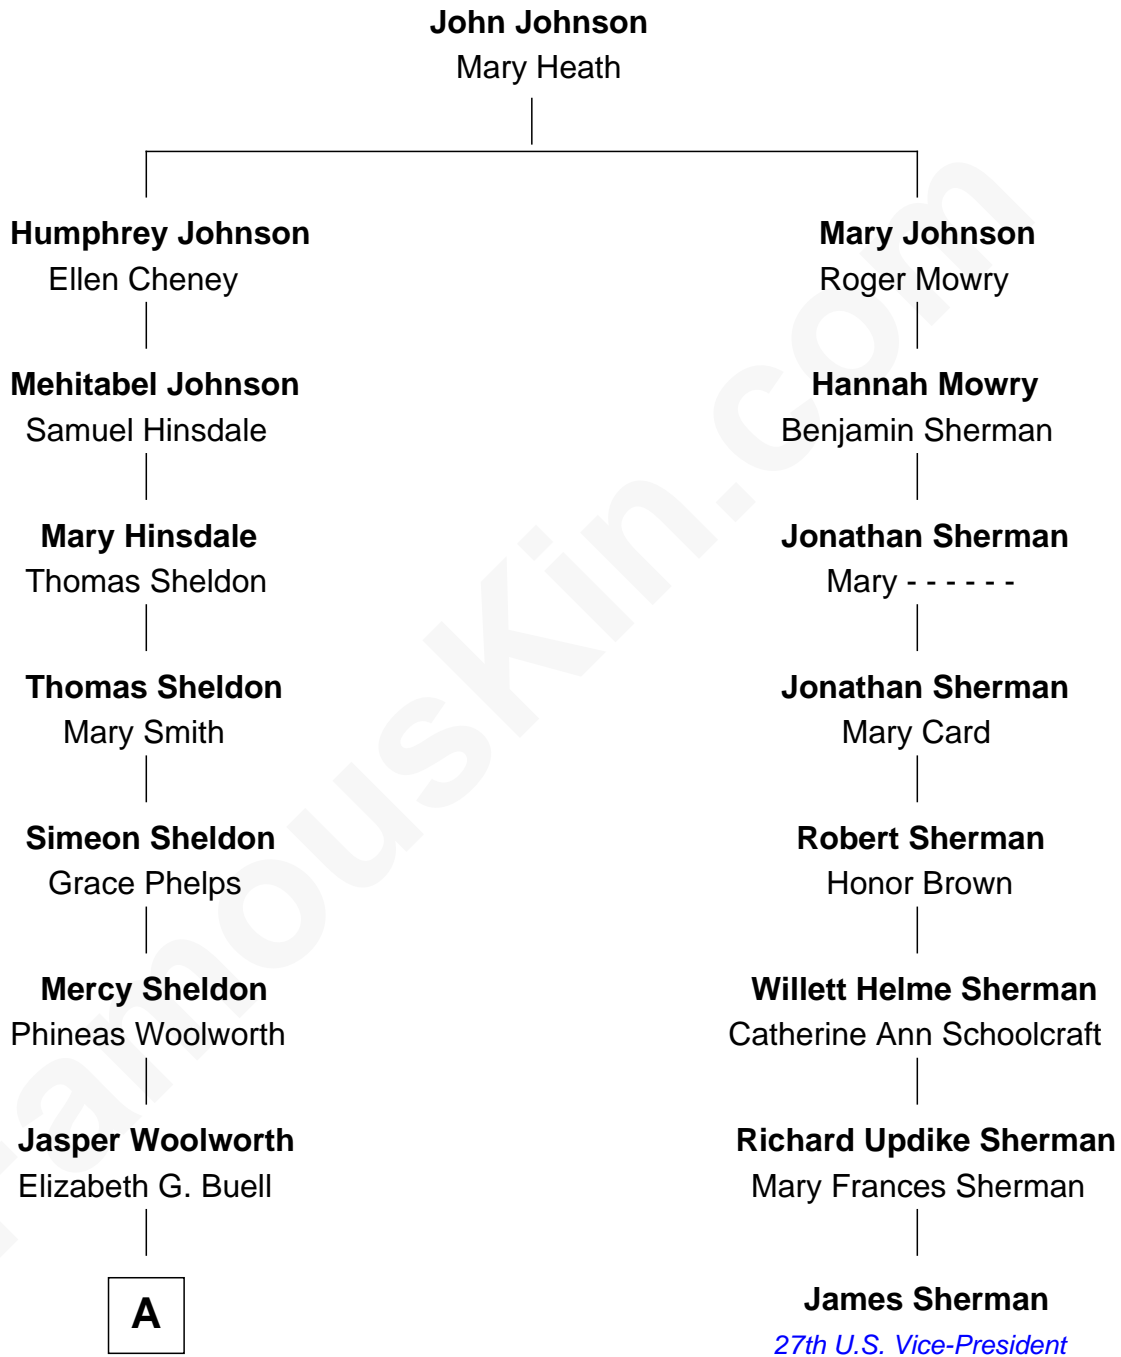

FamousKin.com

Relationship Chart of

Frank W. Woolworth

Founder of F.W. Woolworth Company

7th cousin 1 time removed of

James Sherman

27th U.S. Vice-President

A

John Hubbell Woolworth

Fanny McBrier

Frank W. Woolworth

Founder, F.W. Woolworth Company

FamousKin.com