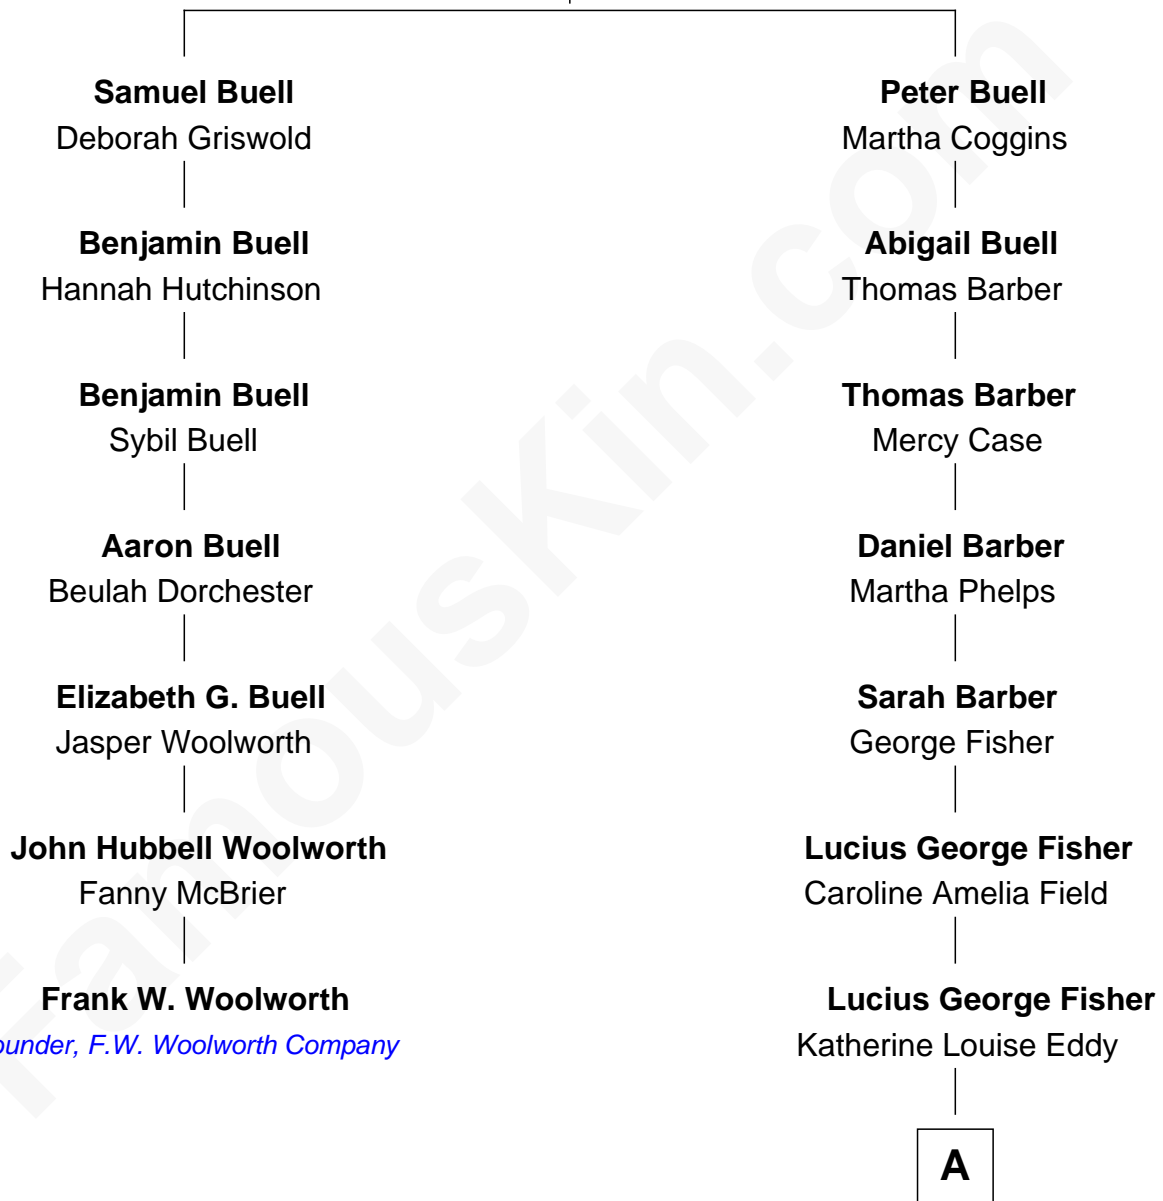

FamousKin.com

Relationship Chart of

Frank W. Woolworth

Founder of F.W. Woolworth Company

6th cousin 4 times removed of

Jodie Foster

Movie Actress

William Buell

Mary - - - - -

A

Alice Eddy Fisher
Alexis Caldwell Foster

Lucius Fisher Foster
Constance Marie Robertson

Lucius Fisher Foster
Evelyn Della Almond

Jodie Foster
Movie Actress