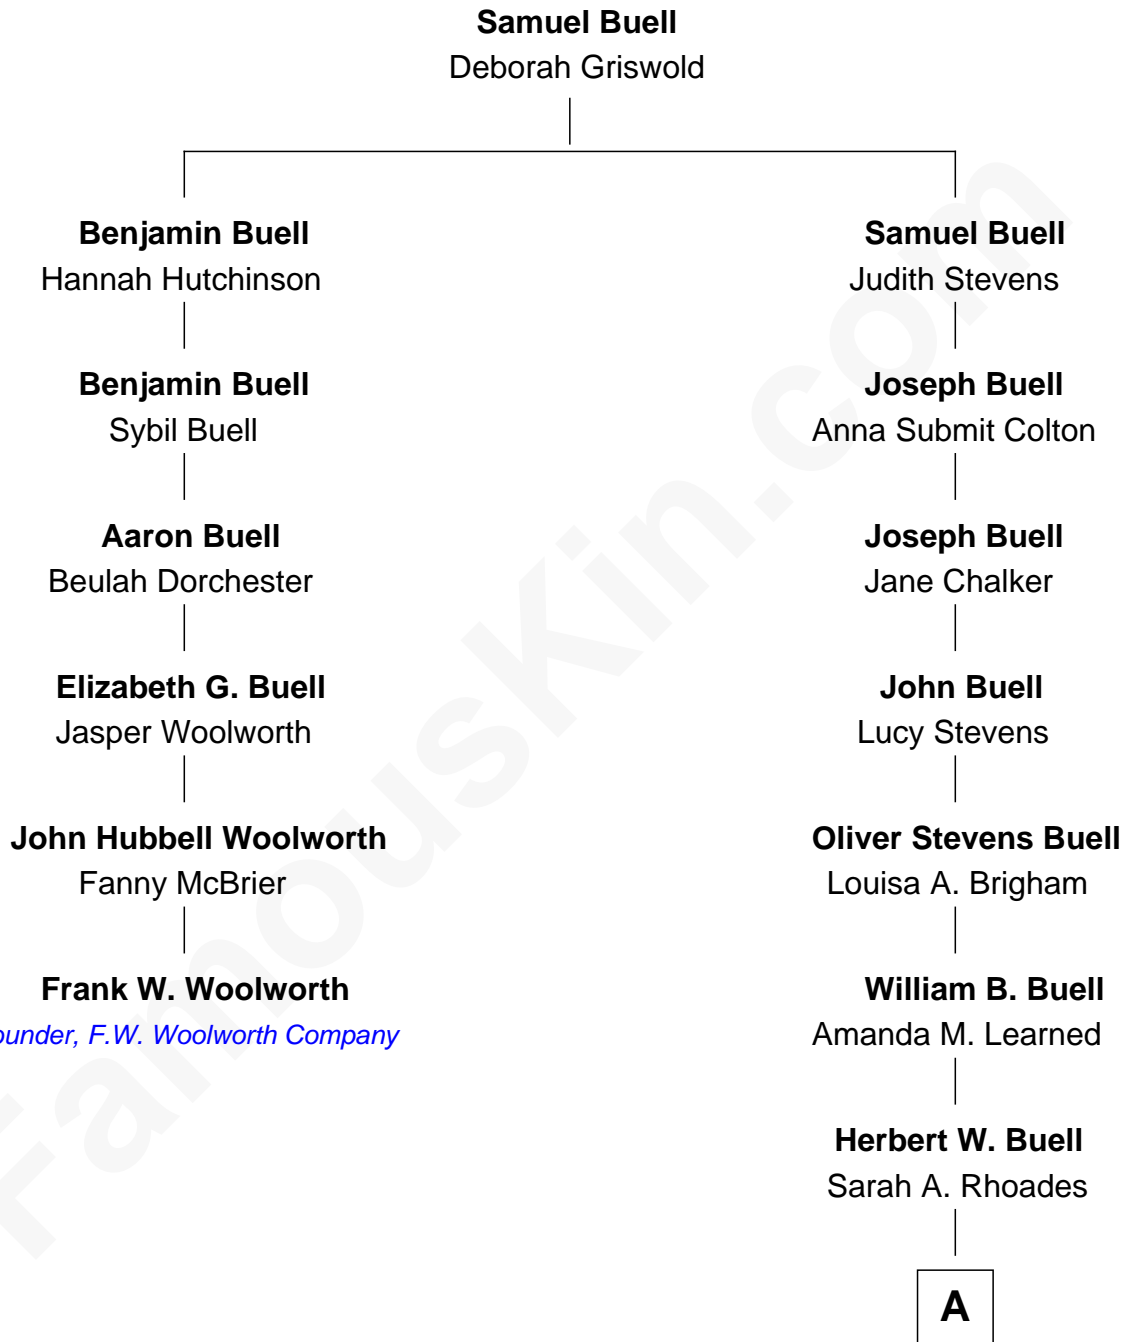

## Relationship Chart of

### Frank W. Woolworth

Founder of F.W. Woolworth Company

5th cousin 5 times removed of

**Liv Tyler**

TV and Movie Actress

**A**

—  
**Waldo Edgar Buell**  
Gertrude M. Fairchild

—  
**Dr. Harold Lloyd Buell**  
Dorothea Jean Brown

—  
**Beverle Lorence Buell**  
Steven Victor Tallarico

—  
**Liv Tyler**  
*TV and Movie Actress*